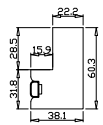

Configuration(窗扇结构): L-DR,IN, 4SP, 41.3mm Astrigal, Deep BullNose Z Frame 38mm

Tilt rod type(拉杆类型): Easy tilt rod(齿条拉杆)

Louvre Quantity(叶片数量): 20

Louvre Size(叶片尺寸): 524.2mm

Rail Size(上下板尺寸): 576.2mm

Order No(订单号):DG470-HOME Linda Stokoe

Item(序号): 2

Room(房间号): front bedroom right

Louvre Size(叶片类型): 89mm

Z Sill Plate

Deep BullNose Z Frame 38mm

5

7

**NOTES:**

Louvre Quantity(叶片数量): 36

Louvre Size(叶片尺寸): 494.8mm

Rail Size(上下板尺寸): 546.8mm

Order No(订单号): DG470-HOME Linda Stokoe

Item(序号): 3

Room(房间号): Front bedroom left

Louvre Size(叶片类型): 89mm

Z Sill Plate