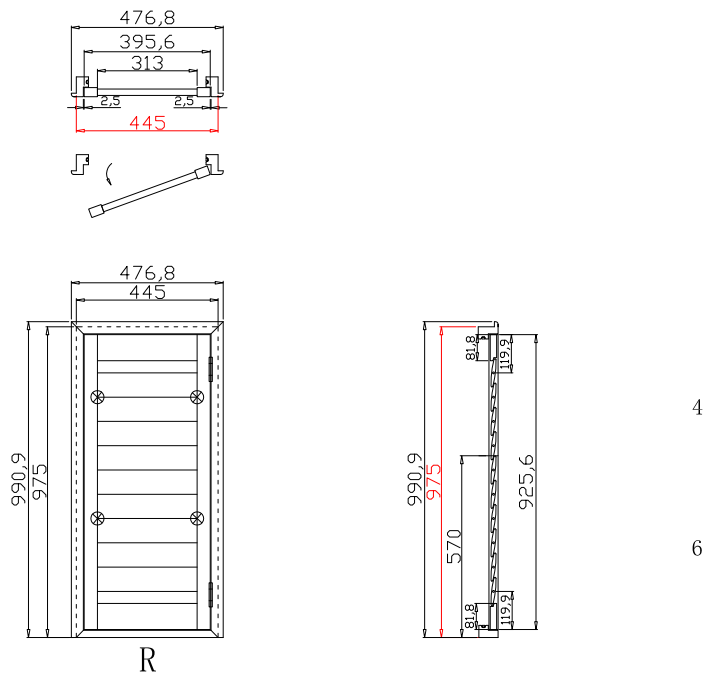

4

6

NOTES:

Shutter Color: Timeless White(覆盖色)

Hinges Color: White(白色)

Qty(数量): 1

Material(材质): Balmoral Pine Wood(松木)

Configuration(窗扇结构): R,IN, 4SP, 41.3mm Butt, Deep BullNose Z Frame 38mm

Tilt rod type(拉杆类型): Easy tilt rod(齿条拉杆)

Louvre Quantity(叶片数量): 10

Louvre Size(叶片尺寸): 311mm

Rail Size(上下板尺寸): 363mm

Order No(订单号): DG470-HOME Linda Stokoe

Item(序号): 4

Room(房间号): Downstairs Hall

Louvre Size(叶片类型): 89mm