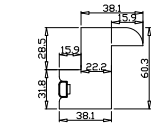

Configuration(窗扇结构): L-DR,IN, 4SP, 41.3mm Astrigal, Deep BullNose Z Frame 38mm

Tilt rod type(拉杆类型): Easy tilt rod(齿条拉杆)

Louvre Quantity(叶片数量): 20

Louvre Size(叶片尺寸): 524.2mm

Rail Size(上下板尺寸): 576.2mm

Order No(订单号):DG470-HOME Linda Stokoe

Item(序号): 2

Room(房间号): front bedroom right

Louvre Size(叶片类型): 89mm

Z Sill Plate

Deep BullNose Z Frame 38mm

5

7

**NOTES:**