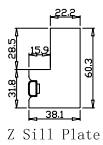

Louvre Quantity(叶片数量): 36

Louvre Size(叶片尺寸): 494.8mm

Rail Size(上下板尺寸): 546.8mm

Order No(订单号): DG470-HOME Linda Stokoe

Item(序号): 3

Room(房间号): Front bedroom left

Louvre Size(叶片类型): 89mm

Z Sill Plate

Configuration(窗扇结构): R,IN, 4SP, 41.3mm Butt, Deep BullNose Z Frame 38mm

Tilt rod type(拉杆类型): Easy tilt rod(齿条拉杆)

Louvre Quantity(叶片数量): 10

Louvre Size(叶片尺寸): 311mm

Rail Size(上下板尺寸): 363mm

Order No(订单号): DG470-HOME Linda Stokoe