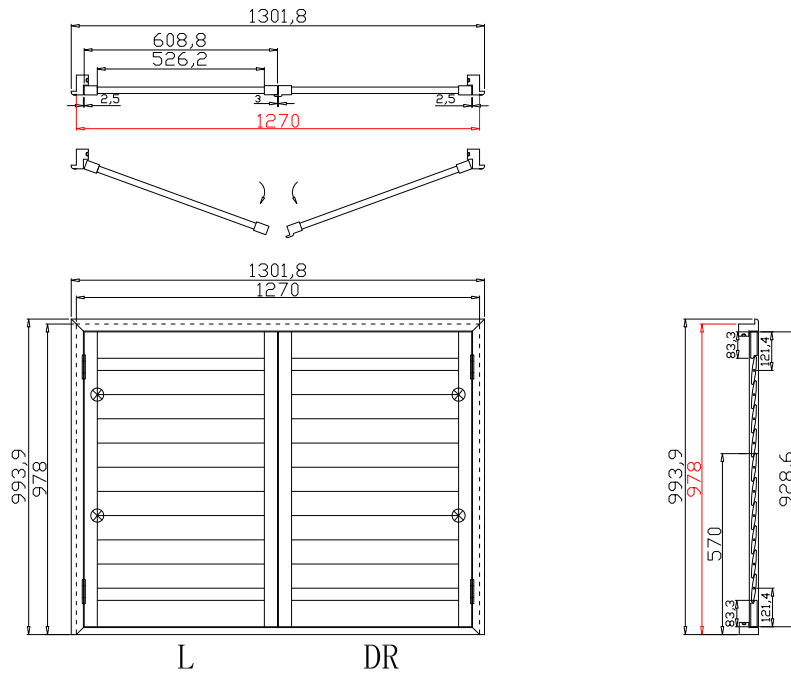

4

6

NOTES:

Shutter Color:Timeless White(覆盖色)

Hinges Color:White(白色)

Qty(数量): 1

Material(材质): Balmoral Pine Wood(松木)

Configuration(窗扇结构): L-DR,IN, 4SP, 41.3mm Astrigal, Deep BullNose Z Frame 38mm

Tilt rod type(拉杆类型): Easy tilt rod(齿条拉杆)

Louvre Quantity(叶片数量): 20

Louvre Size(叶片尺寸): 524.2mm

Rail Size(上下板尺寸): 576.2mm

Order No(订单号):DG470-HOME Linda Stokoe

Item(序号): 2

Room(房间号): front bedroom right

Louvre Size(叶片类型): 89mm