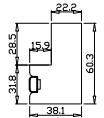

Louvre Quantity(叶片数量): 56

Louvre Size(叶片尺寸): 517.3mm

Rail Size(上下板尺寸): 569.3mm

Order No(订单号): DG470-HOME Linda Stokoe

Item(序号): 1

Room(房间号): Living room

Louvre Size(叶片类型): 89mm

Z Sill Plate

Configuration(窗扇结构): L-DR,IN, 4SP, 41.3mm Astrigal, Deep BullNose Z Frame 38mm

Tilt rod type(拉杆类型): Easy tilt rod(齿条拉杆)

Louvre Quantity(叶片数量): 20

Louvre Size(叶片尺寸): 524.2mm

Rail Size(上下板尺寸): 576.2mm

Order No(订单号):DG470-HOME Linda Stokoe

Louvre Quantity(叶片数量): 36

Louvre Size(叶片尺寸): 494.8mm

Rail Size(上下板尺寸): 546.8mm

Order No(订单号): DG470-HOME Linda Stokoe

Item(序号): 3

Room(房间号): Front bedroom left

Louvre Size(叶片类型): 89mm

Z Sill Plate