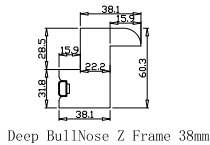

Louvre Quantity(叶片数量): 36

Louvre Size(叶片尺寸): 494.8mm

Rail Size(上下板尺寸): 546.8mm

Order No(订单号): DG470-HOME Linda Stokoe

Item(序号): 3

Room(房间号): Front bedroom left

Louvre Size(叶片类型): 89mm

Z Sill Plate

Configuration(窗扇结构): R,IN, 4SP, 41.3mm Butt, Deep BullNose Z Frame 38mm

Tilt rod type(拉杆类型): Easy tilt rod(齿条拉杆)

Louvre Quantity(叶片数量): 10

Louvre Size(叶片尺寸): 311mm

Rail Size(上下板尺寸): 363mm

Order No(订单号): DG470-HOME Linda Stokoe