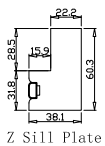

Louvre Quantity(叶片数量): 36

Louvre Size(叶片尺寸): 494.8mm

Rail Size(上下板尺寸): 546.8mm

Order No(订单号): DG470-HOME Linda Stokoe

Item(序号): 3

Room(房间号): Front bedroom left

Louvre Size(叶片类型): 89mm

Z Sill Plate

Configuration(窗扇结构): R,IN, 4SP, 41.3mm Butt, Deep BullNose Z Frame 38mm

Tilt rod type(拉杆类型): Easy tilt rod(齿条拉杆)

Louvre Quantity(叶片数量): 10

Louvre Size(叶片尺寸): 311mm

Rail Size(上下板尺寸): 363mm

Order No(订单号): DG470-HOME Linda Stokoe

Item(序号): 4

Room(房间号): Downstairs Hall

Louvre Size(叶片类型): 89mm

Z Sill Plate

Deep BullNose Z Frame 38mm