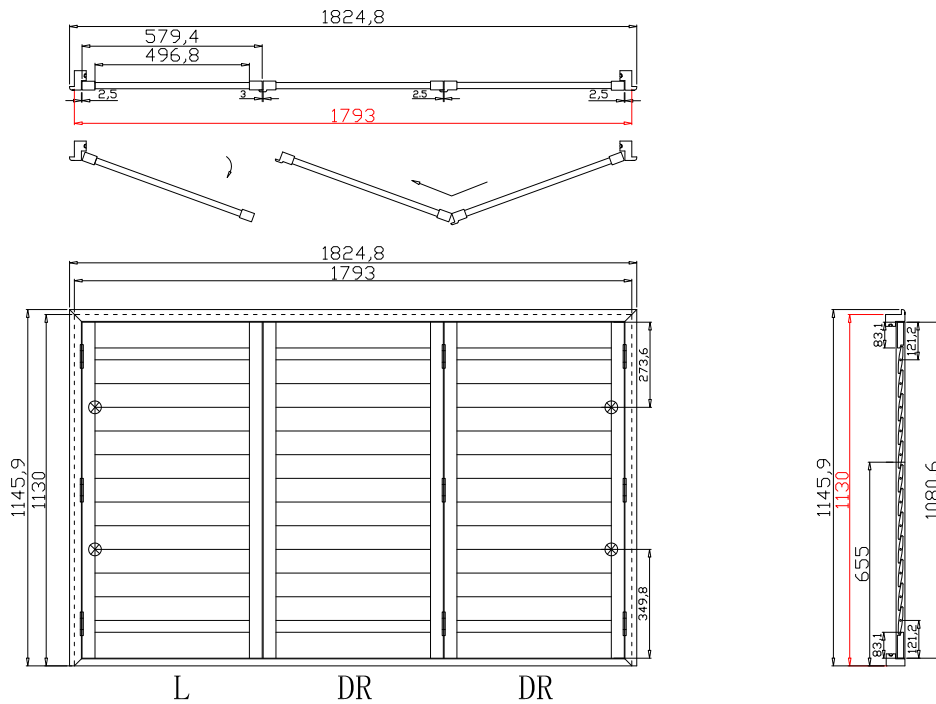

Configuration(窗扇结构): L-DR,IN, 4SP, 41.3mm Astrigal, Deep BullNose Z Frame 38mm

Tilt rod type(拉杆类型): Easy tilt rod(齿条拉杆)

Louvre Quantity(叶片数量): 20

Louvre Size(叶片尺寸): 524.2mm

Rail Size(上下板尺寸): 576.2mm

Order No(订单号):DG470-HOME Linda Stokoe

Item(序号): 2

Room(房间号): front bedroom right

Louvre Size(叶片类型): 89mm

Z Sill Plate

Deep BullNose Z Frame 38mm

5

7

**NOTES:**

Louvre Quantity(叶片数量): 36

Louvre Size(叶片尺寸): 494.8mm

Rail Size(上下板尺寸): 546.8mm

Order No(订单号): DG470-HOME Linda Stokoe

Item(序号): 3

Room(房间号): Front bedroom left

Louvre Size(叶片类型): 89mm

Z Sill Plate

Item(序号): 4

Room(房间号): Downstairs Hall

Louvre Size(叶片类型): 89mm

Z Sill Plate

Deep BullNose Z Frame 38mm