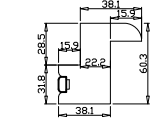

Louvre Quantity(叶片数量): 56

Louvre Size(叶片尺寸): 517.3mm

Rail Size(上下板尺寸): 569.3mm

Order No(订单号): DG470-HOME Linda Stokoe

Item(序号): 1

Room(房间号): Living room

Louvre Size(叶片类型): 89mm

Z Sill Plate