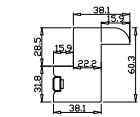

Order No(订单号): DG468-RAIN 1066 DOUGAN

Item(序号): 2

Room(房间号): TV ROOM

Louvre Size(叶片类型): 76mm

Z Sill Plate

Deep BullNose Z Frame 38mm