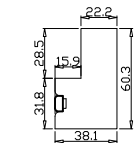

Tilt rod type(拉杆类型): Easy tilt rod(齿条拉杆)

Louvre Quantity(叶片数量): 30

Louvre Size(叶片尺寸): 326.95mm

Rail Size(上下板尺寸): 378.95mm

Order No(订单号):SCOT SB 8080 MACINALLY

Item(序号): 1

Room(房间号):HALF BAY LEFT

Louvre Size(叶片类型): 89mm

Tilt rod type(拉杆类型): Easy tilt rod(齿条拉杆)

Louvre Quantity(叶片数量): 60

Louvre Size(叶片尺寸): 508.55mm

Rail Size(上下板尺寸): 560.55mm

Order No(订单号): SCOT SB 8080 MACINALLY

Item(序号): 2

Room(房间号): HALF BAY RIGHT

Louvre Size(叶片类型): 89mm

Deep Plain L Frame 60mm

Batten: 35*5*2430 (mm)
Timeless White(覆盖色)

NOTES:

Shutter Color: Timeless White(覆盖色)
 Hinges Color: White(白色)
 Qty(数量): 1
 Material(材质): Paulownia(桐木)
 Configuration(窗扇结构): LDL-DRDR, IN, 4Side, 41.3mm Astrigal, Deep Plain L Frame 60mm
 Tilt rod type(拉杆类型): Easy tilt rod(齿条拉杆)
 Louvre Quantity(叶片数量): 64
 Louvre Size(叶片尺寸): 327.3mm
 Rail Size(上下板尺寸): 379.3mm

Order No(订单号): SCOT SB 8080 MACINALLY
 Item(序号): 3
 Room(房间号): HALF BAY RIGHT
 Louvre Size(叶片类型): 89mm

Deep Plain L Frame 60mm