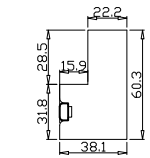

Tilt rod type(拉杆类型): Easy tilt rod(齿条拉杆)

Louvre Quantity(叶片数量): 30

Louvre Size(叶片尺寸): 326.95mm

Rail Size(上下板尺寸): 378.95mm

Order No(订单号):SCOT SB 8080 MACINALLY

Item(序号): 1

Room(房间号):HALF BAY LEFT

Louvre Size(叶片类型): 89mm

Tilt rod type(拉杆类型): Easy tilt rod(齿条拉杆)

Louvre Quantity(叶片数量): 60

Louvre Size(叶片尺寸): 508.55mm

Rail Size(上下板尺寸): 560.55mm

Order No(订单号): SCOT SB 8080 MACINALLY

Item(序号): 2

Room(房间号): HALF BAY RIGHT

Louvre Size(叶片类型): 89mm

Order No(订单号): SCOT SB 8080 MACINALLY
 Item(序号): 3
 Room(房间号): HALF BAY RIGHT
 Louvre Size(叶片类型): 89mm

Deep Plain L Frame 60mm