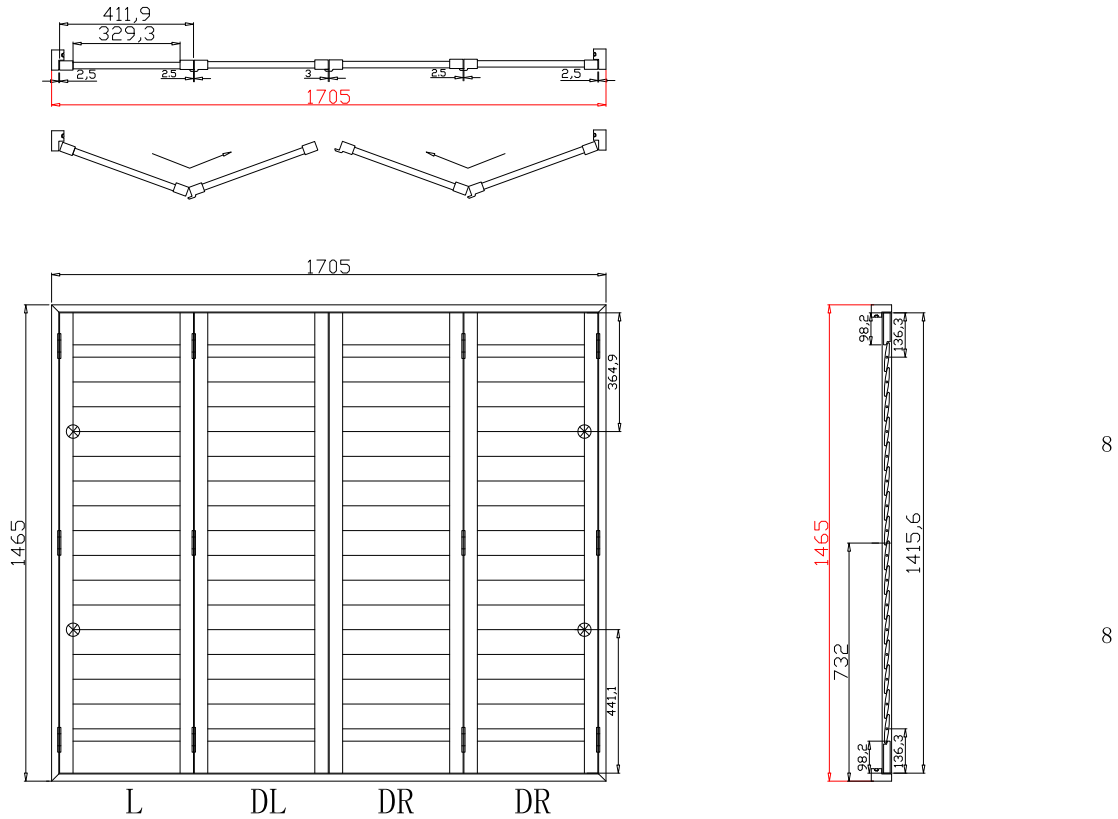

Tilt rod type(拉杆类型): Easy tilt rod(齿条拉杆)

Louvre Quantity(叶片数量): 30

Louvre Size(叶片尺寸): 326.95mm

Rail Size(上下板尺寸): 378.95mm

Order No(订单号):SCOT SB 8080 MACINALLY

Item(序号): 1

Room(房间号):HALF BAY LEFT

Louvre Size(叶片类型): 89mm

Tilt rod type(拉杆类型): Easy tilt rod(齿条拉杆)

Louvre Quantity(叶片数量): 60

Louvre Size(叶片尺寸): 508.55mm

Rail Size(上下板尺寸): 560.55mm

Order No(订单号): SCOT SB 8080 MACINALLY

Item(序号): 2

Room(房间号): HALF BAY RIGHT

Louvre Size(叶片类型): 89mm

Deep Plain L Frame 60mm

Batten: 35*5*2430 (mm)
Timeless White(覆盖色)

NOTES:

Shutter Color: Timeless White(覆盖色)
 Hinges Color: White(白色)
 Qty(数量): 1
 Material(材质): Paulownia(桐木)
 Configuration(窗扇结构): LDL-DRDR, IN, 4Side, 41.3mm Astrigal, Deep Plain L Frame 60mm
 Tilt rod type(拉杆类型): Easy tilt rod(齿条拉杆)
 Louvre Quantity(叶片数量): 64
 Louvre Size(叶片尺寸): 327.3mm
 Rail Size(上下板尺寸): 379.3mm

Order No(订单号): SCOT SB 8080 MACINALLY
 Item(序号): 3
 Room(房间号): HALF BAY RIGHT
 Louvre Size(叶片类型): 89mm

Deep Plain L Frame 60mm