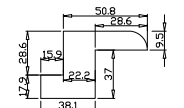

Large Bullnose Z Frame

NOTES:

Shutter Color: Timeless White(覆盖色)

Hinges Color: White(白色)

Qty(数量): 1

Material(材质): Paulownia(桐木)

Configuration(窗扇结构): L-DR, IN, 4Side, 41.3mm Astrigal, Large Bullnose Z Frame

Tilt rod type(拉杆类型): Easy tilt rod(齿条拉杆)

Louvre Quantity(叶片数量): 20

Louvre Size(叶片尺寸): 459.2mm

Rail Size(上下板尺寸): 511.2mm

Order No(订单号): SCO SB 8157 MULLEN

Item(序号): 1

Room(房间号): BED R

Louvre Size(叶片类型): 76mm