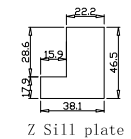

Large Bullnose Z Frame

Z Sill plate