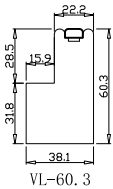

NOTES:

Shutter Color: Winter White(覆盖色)

Hinges Color: White(白色)

Qty(数量): 1

Material(材质): Palowania(桐木)

Configuration(窗扇结构): LDL-DR,IN, 4Side, 41.3mm Astrigal, 60mm Vintage L

Tilt rod type(拉杆类型): Easy tilt rod(齿条拉杆)

Louvre Quantity(叶片数量): 69

Louvre Size(叶片尺寸): 293.6mm

Rail Size(上下板尺寸): 345.6mm

Order No(订单号): GOLD GC 7878 HUTCHIESON

Item(序号): 2

Room(房间号): REAR LOUNGE

Louvre Size(叶片类型): 76mm