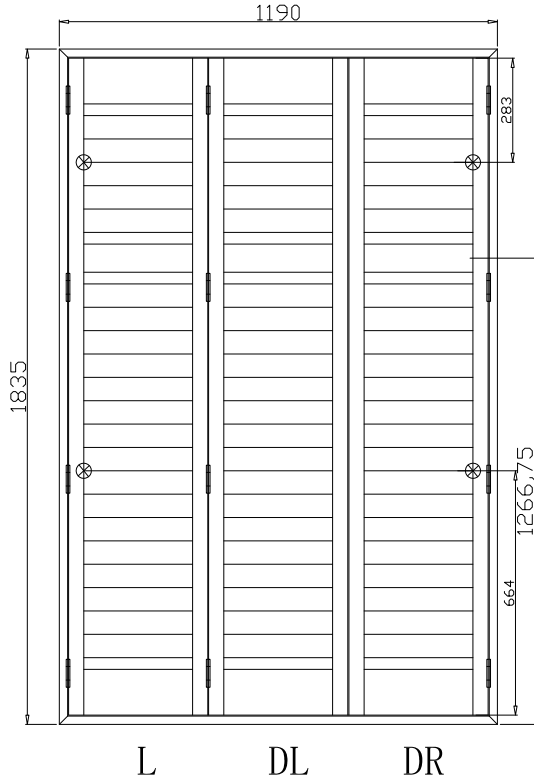

Tilt rod type(拉杆类型): Easy tilt rod(齿条拉杆)

Louvre Quantity(叶片数量): 104

Louvre Size(叶片尺寸): 325.95mm

Rail Size(上下板尺寸): 377.95mm

Order No(订单号): GOLD GC 7878 HUTCHIESON

Item(序号): 1

Room(房间号): BED FRONT

Louvre Size(叶片类型): 76mm

Tilt rod type(拉杆类型): Easy tilt rod(齿条拉杆)

Louvre Quantity(叶片数量): 69

Louvre Size(叶片尺寸): 293.6mm

Rail Size(上下板尺寸): 345.6mm

Order No(订单号): GOLD GC 7878 HUTCHIESON

Item(序号): 2

Room(房间号): REAR LOUNGE

Louvre Size(叶片类型): 76mm