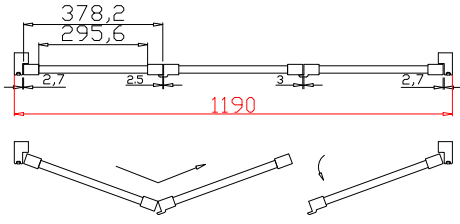

Tilt rod type(拉杆类型): Easy tilt rod(齿条拉杆)

Louvre Quantity(叶片数量): 104

Louvre Size(叶片尺寸): 325.95mm

Rail Size(上下板尺寸): 377.95mm

Order No(订单号): GOLD GC 7878 HUTCHIESON

Item(序号): 1

Room(房间号): BED FRONT

Louvre Size(叶片类型): 76mm

Tilt rod type(拉杆类型): Easy tilt rod(齿条拉杆)

Louvre Quantity(叶片数量): 69

Louvre Size(叶片尺寸): 293.6mm

Rail Size(上下板尺寸): 345.6mm

Order No(订单号): GOLD GC 7878 HUTCHIESON

Item(序号): 2

Room(房间号): REAR LOUNGE

Louvre Size(叶片类型): 76mm