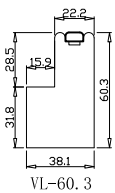

NOTES:

Shutter Color: Winter White(覆盖色)

Hinges Color: White(白色)

Qty(数量): 1

Material(材质): Palowania(桐木)

Configuration(窗扇结构): LDL-DRDR, IN, 4Side, 41.3mm Astrigal, 60mm Vintage L

Tilt rod type(拉杆类型): Easy tilt rod(齿条拉杆)

Louvre Quantity(叶片数量): 104

Louvre Size(叶片尺寸): 325.95mm

Rail Size(上下板尺寸): 377.95mm

Order No(订单号): GOLD GC 7878 HUTCHIESON

Item(序号): 1

Room(房间号): BED FRONT

Louvre Size(叶片类型): 76mm