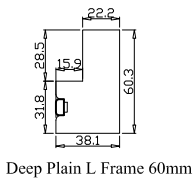

Rail Size(上下板尺寸): 395.45mm

Order No(订单号):GOLD GC 8161 TALBOT

Item(序号): 2

Room(房间号):DINNING

Louvre Size(叶片类型): 76mm

NOTES:

Shutter Color: Timeless White(覆盖色)

Hinges Color: White(白色)

Qty(数量): 1

Material(材质): Palowania(桐木)

Configuration(窗扇结构): LDL-DRDR,IN, 4Side, 41.3mm Astrigal, Deep Plain L Frame 60mm

Tilt rod type(拉杆类型): Easy tilt rod(齿条拉杆)

Louvre Quantity(叶片数量): 56

Louvre Size(叶片尺寸): 342.95mm

Rail Size(上下板尺寸): 394.95mm

Order No(订单号): GOLD GC 8161 TALBOT

Item(序号): 3

Room(房间号): OFFICE

Louvre Size(叶片类型): 76mm

Deep Plain L Frame 60mm

7

7

Louvre Quantity(叶片数量): 56

Louvre Size(叶片尺寸): 343.45mm

Rail Size(上下板尺寸): 395.45mm

Order No(订单号):GOLD GC 8161 TALBOT

Item(序号): 4

Room(房间号):BEDROOM

Louvre Size(叶片类型): 76mm