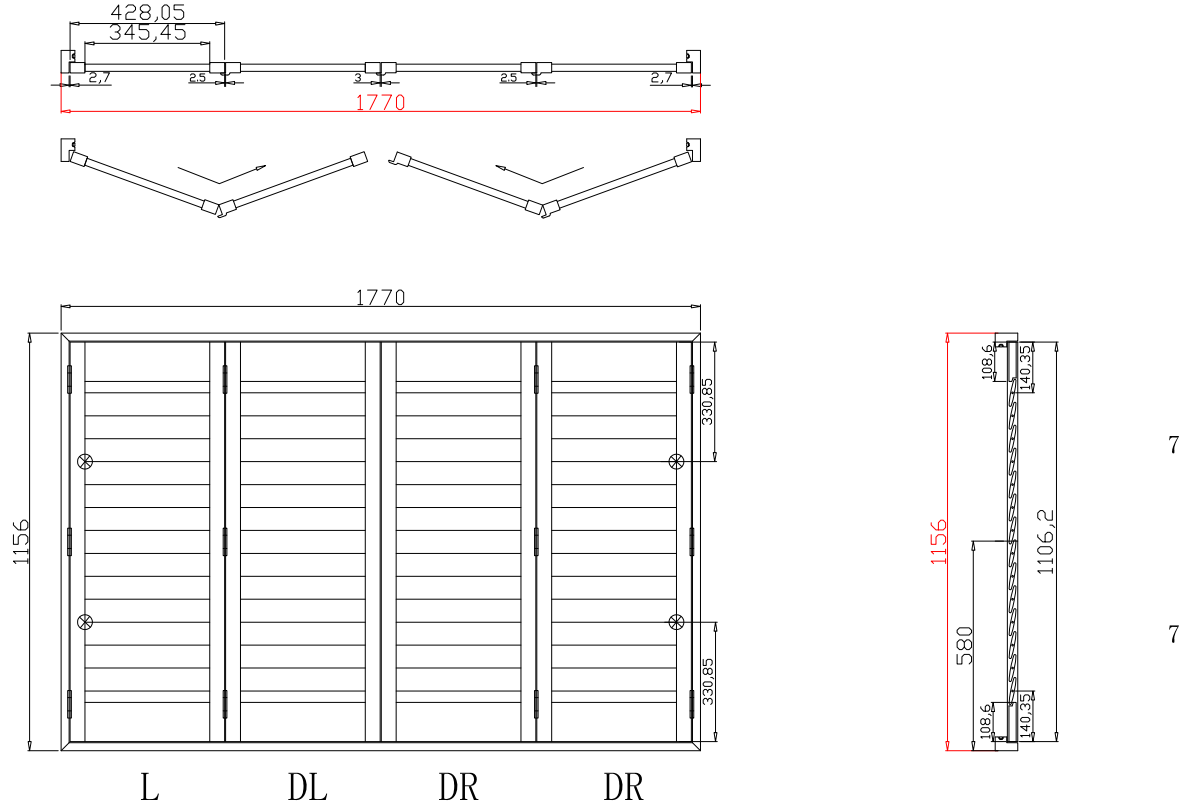

Rail Size(上下板尺寸): 395.45mm

Order No(订单号):GOLD GC 8161 TALBOT

Item(序号): 2

Room(房间号):DINNING

Louvre Size(叶片类型): 76mm

NOTES:

Shutter Color: Timeless White(覆盖色)

Hinges Color: White(白色)

Qty(数量): 1

Material(材质): Palowania(桐木)

Configuration(窗扇结构): LDL-DRDR,IN, 4Side, 41.3mm Astrigal, Deep Plain L Frame 60mm

Tilt rod type(拉杆类型): Easy tilt rod(齿条拉杆)

Louvre Quantity(叶片数量): 56

Louvre Size(叶片尺寸): 342.95mm

Rail Size(上下板尺寸): 394.95mm

Order No(订单号): GOLD GC 8161 TALBOT

Item(序号): 3

Room(房间号): OFFICE

Louvre Size(叶片类型): 76mm

Deep Plain L Frame 60mm

7

7

Louvre Quantity(叶片数量): 56

Louvre Size(叶片尺寸): 343.45mm

Rail Size(上下板尺寸): 395.45mm

Order No(订单号):GOLD GC 8161 TALBOT

Item(序号): 4

Room(房间号):BEDROOM

Louvre Size(叶片类型): 76mm