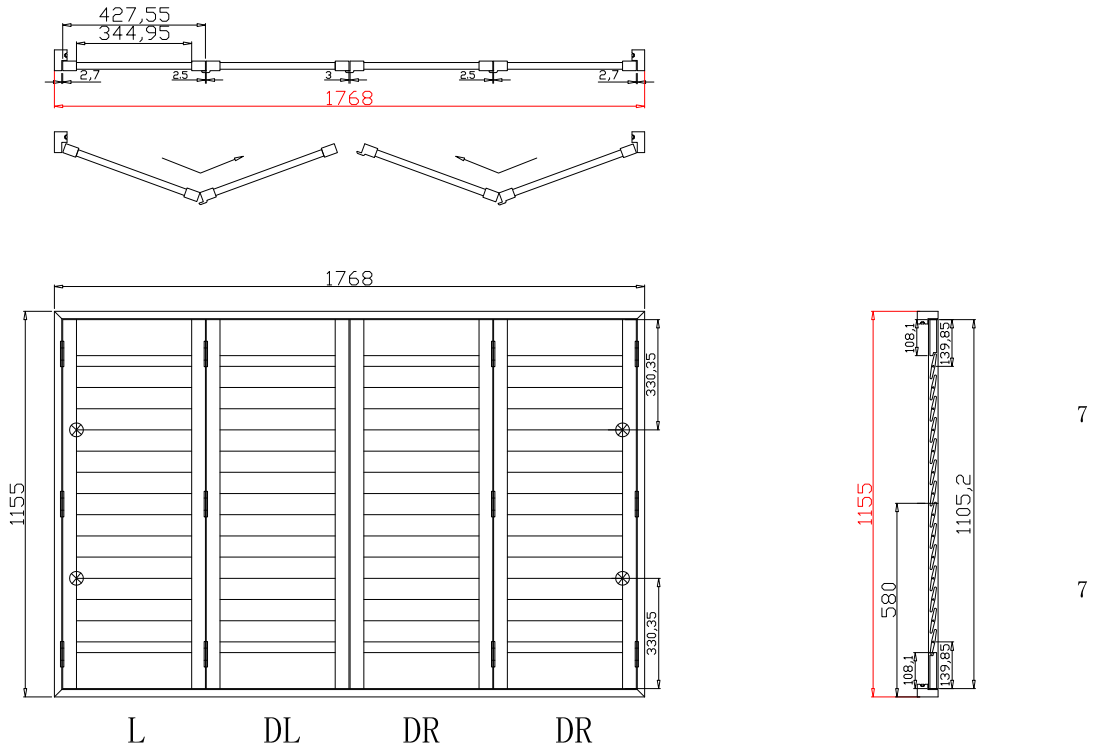

Rail Size(上下板尺寸): 395.45mm

Order No(订单号):GOLD GC 8161 TALBOT

Item(序号): 2

Room(房间号):DINNING

Louvre Size(叶片类型): 76mm

NOTES:

Shutter Color: Timeless White(覆盖色)

Hinges Color: White(白色)

Qty(数量): 1

Material(材质): Palowania(桐木)

Configuration(窗扇结构): LDL-DRDR,IN, 4Side, 41.3mm Astrigal, Deep Plain L Frame 60mm

Tilt rod type(拉杆类型): Easy tilt rod(齿条拉杆)

Louvre Quantity(叶片数量): 56

Louvre Size(叶片尺寸): 342.95mm

Rail Size(上下板尺寸): 394.95mm

Order No(订单号): GOLD GC 8161 TALBOT

Item(序号): 3

Room(房间号): OFFICE

Louvre Size(叶片类型): 76mm

Deep Plain L Frame 60mm

7

7

Louvre Quantity(叶片数量): 56

Louvre Size(叶片尺寸): 343.45mm

Rail Size(上下板尺寸): 395.45mm

Order No(订单号):GOLD GC 8161 TALBOT

Item(序号): 4

Room(房间号):BEDROOM

Louvre Size(叶片类型): 76mm