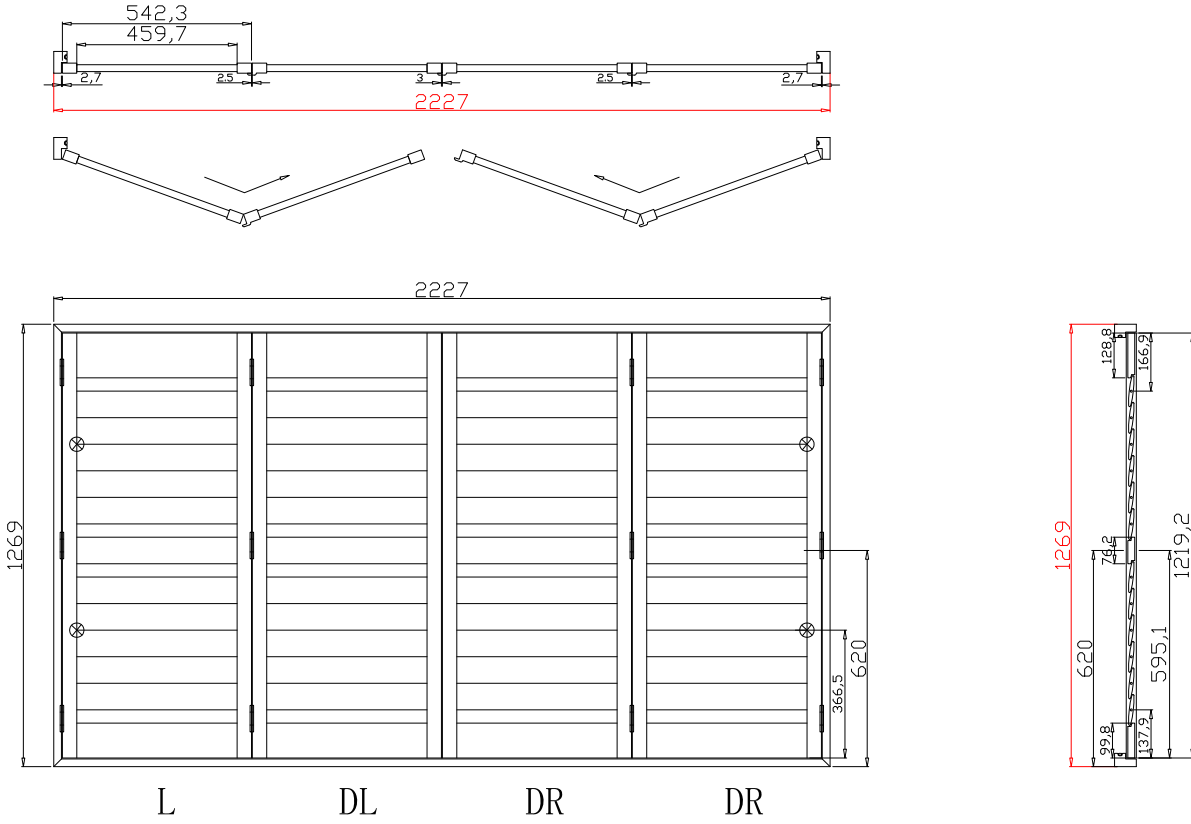

Material(材质): Palowania(桐木)

Configuration(窗扇结构): L,IN, 4Side, 41.3mm Butt, Deep Plain L Frame 60mm

Tilt rod type(拉杆类型): Easy tilt rod(齿条拉杆)

Louvre Quantity(叶片数量): 12

Louvre Size(叶片尺寸): 370.6mm

Rail Size(上下板尺寸): 422.6mm

Order No(订单号):BAI S360228 LOWTHER

Item(序号): 3

Room(房间号):LIV SIDE

Louvre Size(叶片类型): 89mm

Deep Plain L Frame 60mm

6

6

NOTES:

Louvre Quantity(叶片数量): 48

Louvre Size(叶片尺寸): 457.7mm

Rail Size(上下板尺寸): 509.7mm

Order No(订单号):BAI S360228 LOWTHER

Item(序号): 4

Room(房间号):LIV FRONT

Louvre Size(叶片类型): 89mm

Deep Plain L Frame 60mm