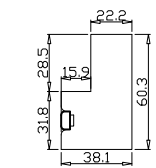

Tilt rod type(拉杆类型): Easy tilt rod(齿条拉杆)

Louvre Quantity(叶片数量): 12

Louvre Size(叶片尺寸): 387.6mm

Rail Size(上下板尺寸): 439.6mm

Order No(订单号):BAI S360228 LOWTHER

Item(序号): 2

Room(房间号):SNUG SIDE

Louvre Size(叶片类型): 89mm

Material(材质): Palowania(桐木)

Configuration(窗扇结构): L,IN, 4Side, 41.3mm Butt, Deep Plain L Frame 60mm

Tilt rod type(拉杆类型): Easy tilt rod(齿条拉杆)

Louvre Quantity(叶片数量): 12

Louvre Size(叶片尺寸): 370.6mm

Rail Size(上下板尺寸): 422.6mm

Order No(订单号):BAI S360228 LOWTHER

Item(序号): 3

Room(房间号):LIV SIDE

Louvre Size(叶片类型): 89mm

Deep Plain L Frame 60mm

6

6

NOTES:

Louvre Quantity(叶片数量): 48

Louvre Size(叶片尺寸): 457.7mm

Rail Size(上下板尺寸): 509.7mm

Order No(订单号):BAI S360228 LOWTHER

Item(序号): 4

Room(房间号):LIV FRONT

Louvre Size(叶片类型): 89mm

Deep Plain L Frame 60mm