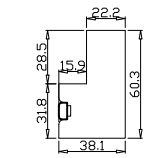

Tilt rod type(拉杆类型): Easy tilt rod(齿条拉杆)

Louvre Quantity(叶片数量): 12

Louvre Size(叶片尺寸): 387.6mm

Rail Size(上下板尺寸): 439.6mm

Order No(订单号):BAI S360228 LOWTHER

Item(序号): 2

Room(房间号):SNUG SIDE

Louvre Size(叶片类型): 89mm

Material(材质): Palowania(桐木)

Configuration(窗扇结构): L,IN, 4Side, 41.3mm Butt, Deep Plain L Frame 60mm

Tilt rod type(拉杆类型): Easy tilt rod(齿条拉杆)

Louvre Quantity(叶片数量): 12

Louvre Size(叶片尺寸): 370.6mm

Rail Size(上下板尺寸): 422.6mm

Order No(订单号):BAI S360228 LOWTHER

Item(序号): 3

Room(房间号):LIV SIDE

Louvre Size(叶片类型): 89mm

Deep Plain L Frame 60mm

6

6

NOTES:

Louvre Quantity(叶片数量): 48

Louvre Size(叶片尺寸): 457.7mm

Rail Size(上下板尺寸): 509.7mm

Order No(订单号):BAI S360228 LOWTHER

Item(序号): 4

Room(房间号):LIV FRONT

Louvre Size(叶片类型): 89mm

Deep Plain L Frame 60mm