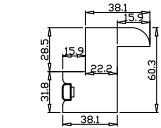

Louvre Size(叶片尺寸): 329.2mm

Rail Size(上下板尺寸): 381.2mm

Order No(订单号):BAI G361581 NELSON

Item(序号): 6

Room(房间号): LH FRONT BED 2

Louvre Size(叶片类型): 64mm

4

17

Louvre Quantity(叶片数量): 21

Louvre Size(叶片尺寸): 526mm

Rail Size(上下板尺寸): 578mm

Order No(订单号):BAI G361581 NELSON

Item(序号): 7

Room(房间号): LANDING

Louvre Size(叶片类型): 64mm

Z Sill Plate

Configuration(窗扇结构): L-DR,IN, 4SP, 41.3mm Astrigal, Deep BullNose Z Frame 38mm

Tilt rod type(拉杆类型): Easy tilt rod(齿条拉杆)

Louvre Quantity(叶片数量): 42

Louvre Size(叶片尺寸): 551.2mm

Rail Size(上下板尺寸): 603.2mm

Order No(订单号):BAI G361581 NELSON