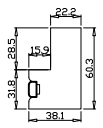

Louvre Size(叶片尺寸): 329.2mm

Rail Size(上下板尺寸): 381.2mm

Order No(订单号):BAI G361581 NELSON

Item(序号): 6

Room(房间号): LH FRONT BED 2

Louvre Size(叶片类型): 64mm

4

17

Louvre Quantity(叶片数量): 21

Louvre Size(叶片尺寸): 526mm

Rail Size(上下板尺寸): 578mm

Order No(订单号):BAI G361581 NELSON

Item(序号): 7

Room(房间号): LANDING

Louvre Size(叶片类型): 64mm

Z Sill Plate

Configuration(窗扇结构): L-DR,IN, 4SP, 41.3mm Astrigal, Deep BullNose Z Frame 38mm

Tilt rod type(拉杆类型): Easy tilt rod(齿条拉杆)

Louvre Quantity(叶片数量): 42

Louvre Size(叶片尺寸): 551.2mm

Rail Size(上下板尺寸): 603.2mm

Order No(订单号):BAI G361581 NELSON

Item(序号): 8

Room(房间号): RH FRONT BED

Louvre Size(叶片类型): 64mm

Z Sill Plate

Deep BullNose Z Frame 38mm

Z Sill Plate

Deep BullNose Z Frame 38mm

**NOTES:**