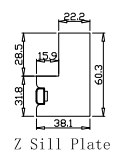

NOTES:

Shutter Color:Linen White(覆盖色)
Hinges Color:Pearl(珍珠白)
Qty(数量): 1
Material(材质): Paulownia(桐木)
Configuration(窗扇结构): L-DR,IN, 4SP, 41.3mm Astrigal, Deep BullNose Z Frame 38mm
Tilt rod type(拉杆类型): Easy tilt rod(齿条拉杆)
Louvre Quantity(叶片数量): 46
Louvre Size(叶片尺寸): 549.2mm
Rail Size(上下板尺寸): 601.2mm

Order No(订单号):BAI G361581 NELSON
Item(序号): 2
Room(房间号): LOUNGE 1
Louvre Size(叶片类型): 64mm