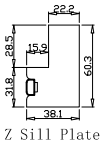

Deep BullNose Z Frame 38mm

Z Sill Plate