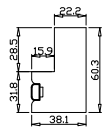

Louvre Size(叶片尺寸): 329.2mm

Rail Size(上下板尺寸): 381.2mm

Order No(订单号):BAI G361581 NELSON

Item(序号): 6

Room(房间号): LH FRONT BED 2

Louvre Size(叶片类型): 64mm

4

17

Louvre Quantity(叶片数量): 21

Louvre Size(叶片尺寸): 526mm

Rail Size(上下板尺寸): 578mm

Order No(订单号):BAI G361581 NELSON

Item(序号): 7

Room(房间号): LANDING

Louvre Size(叶片类型): 64mm

Z Sill Plate

Configuration(窗扇结构): L-DR,IN, 4SP, 41.3mm Astrigal, Deep BullNose Z Frame 38mm

Tilt rod type(拉杆类型): Easy tilt rod(齿条拉杆)

Louvre Quantity(叶片数量): 42

Louvre Size(叶片尺寸): 551.2mm

Rail Size(上下板尺寸): 603.2mm

Order No(订单号):BAI G361581 NELSON