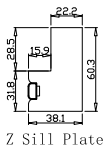

Deep BullNose Z Frame 38mm

Z Sill Plate