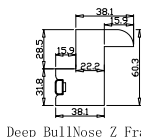

Z Sill Plate

Deep BullNose Z Frame 38mm