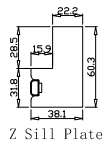

Louvre Size(叶片尺寸): 329.2mm

Rail Size(上下板尺寸): 381.2mm

Order No(订单号):BAI G361581 NELSON

Item(序号): 6

Room(房间号): LH FRONT BED 2

Louvre Size(叶片类型): 64mm

4

17

Configuration(窗扇结构): L-DR,IN, 4SP, 41.3mm Astrigal, Deep BullNose Z Frame 38mm

Tilt rod type(拉杆类型): Easy tilt rod(齿条拉杆)

Louvre Quantity(叶片数量): 42

Louvre Size(叶片尺寸): 551.2mm

Rail Size(上下板尺寸): 603.2mm

Order No(订单号):BAI G361581 NELSON

Item(序号): 8

Room(房间号): RH FRONT BED

Louvre Size(叶片类型): 64mm

Z Sill Plate

Deep BullNose Z Frame 38mm

Z Sill Plate

Deep BullNose Z Frame 38mm

**NOTES:**