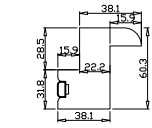

Deep BullNose Z Frame 38mm