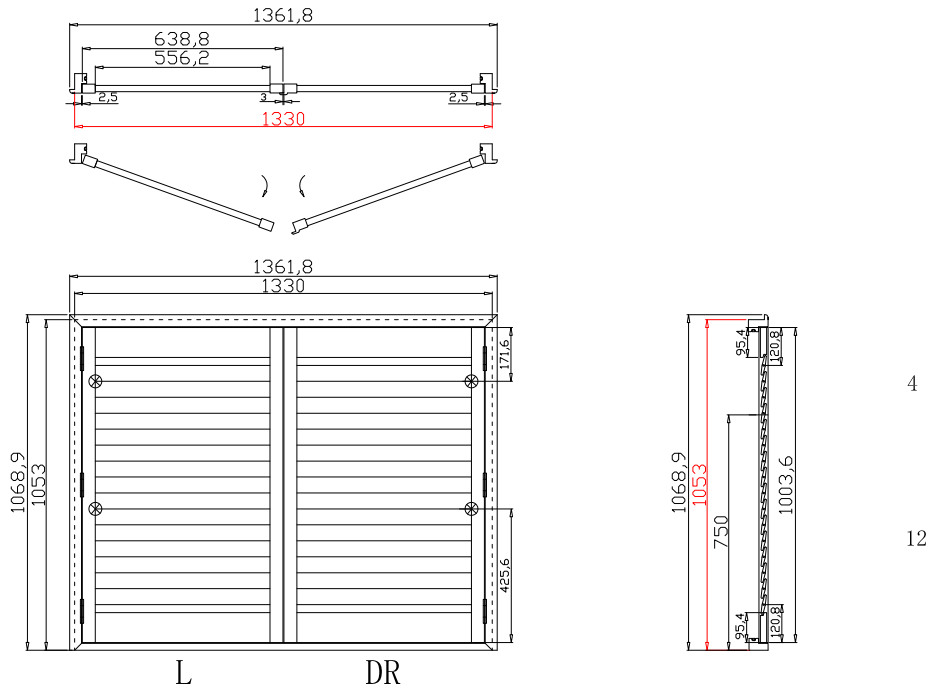

Item(序号): 8

Room(房间号): RH FRONT BED

Louvre Size(叶片类型): 64mm

Z Sill Plate

Deep BullNose Z Frame 38mm

Z Sill Plate

Deep BullNose Z Frame 38mm

**NOTES:**