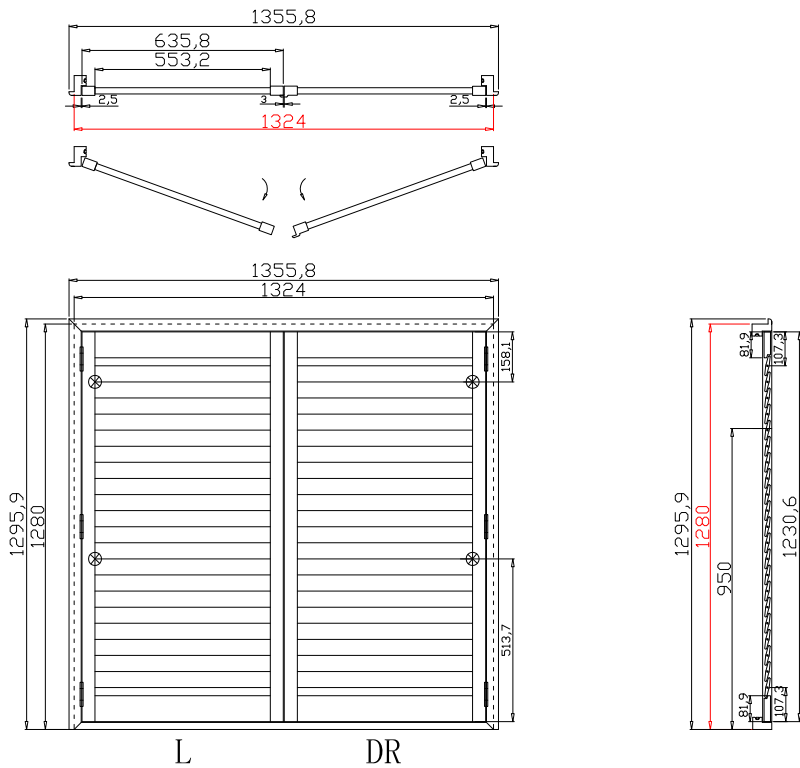

4

17

NOTES:

Shutter Color:Linen White(覆盖色)

Hinges Color:Pearl(珍珠白)

Qty(数量): 1

Material(材质): Paulownia(桐木)

Configuration(窗扇结构): L-DR,IN, 4SP, 41.3mm Astrigal, Deep BullNose Z Frame 38mm

Tilt rod type(拉杆类型): Easy tilt rod(齿条拉杆)

Louvre Quantity(叶片数量): 42

Louvre Size(叶片尺寸): 551.2mm

Rail Size(上下板尺寸): 603.2mm

Order No(订单号):BAI G361581 NELSON

Item(序号): 8

Room(房间号): RH FRONT BED

Louvre Size(叶片类型): 64mm