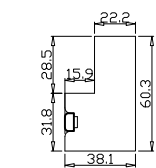

Louvre Quantity(叶片数量): 30

Louvre Size(叶片尺寸): 550.75mm

Rail Size(上下板尺寸): 602.75mm

Order No(订单号):BAI G361581 NELSON

Item(序号): 1

Room(房间号):KITCHEN

Louvre Size(叶片类型): 64mm

Deep Plain L Frame 60mm

Tilt rod type(拉杆类型): Easy tilt rod(齿条拉杆)

Louvre Quantity(叶片数量): 60

Louvre Size(叶片尺寸): 326.7mm

Rail Size(上下板尺寸): 378.7mm

Order No(订单号):BAI G361581 NELSON

Item(序号): 3

Room(房间号): LOUNGE 2

Louvre Size(叶片类型): 64mm

Louvre Size(叶片尺寸): 329.2mm

Rail Size(上下板尺寸): 381.2mm

Order No(订单号):BAI G361581 NELSON

Item(序号): 6

Room(房间号): LH FRONT BED 2

Louvre Size(叶片类型): 64mm

4

17