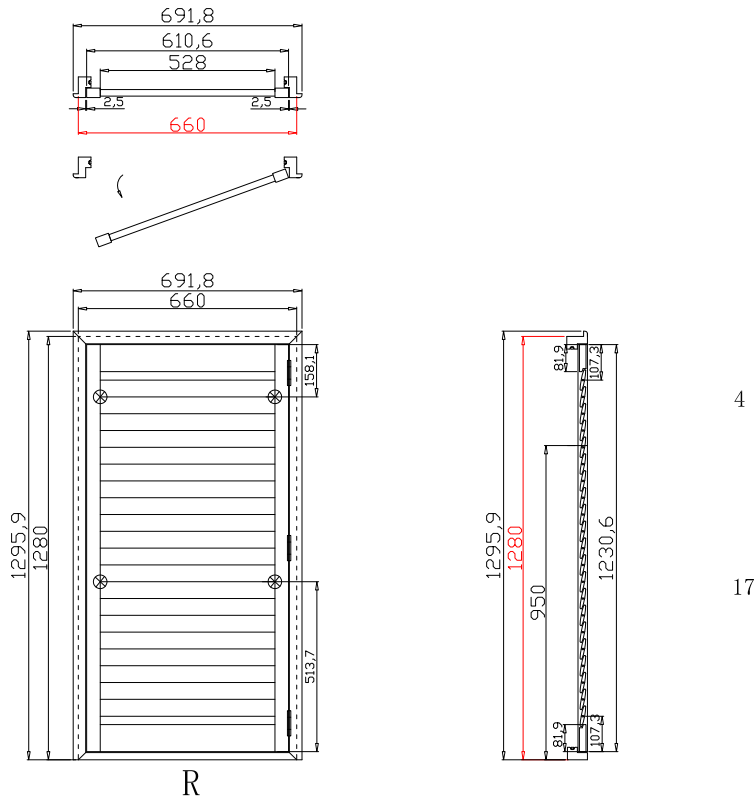

Louvre Size(叶片尺寸): 329.2mm

Rail Size(上下板尺寸): 381.2mm

Order No(订单号):BAI G361581 NELSON

Item(序号): 6

Room(房间号): LH FRONT BED 2

Louvre Size(叶片类型): 64mm

4

17