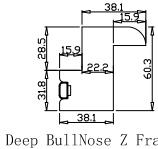

Rail Size(上下板尺寸): 393.7mm

Order No(订单号): HOME Colin Loughran

Item(序号): 6

Room(房间号): Front bed Left

Louvre Size(叶片类型): 76mm

11

NOTES:

Shutter Color:Classic Ivory(覆盖色)

Louvre Size(叶片尺寸): 340.7mm

Rail Size(上下板尺寸): 392.7mm

Order No(订单号): HOME Colin Loughran

Item(序号): 7

Room(房间号):Front bed Centre

Louvre Size(叶片类型): 76mm

Z Sill Plate

Deep BullNose Z Frame 38mm

Tilt rod type(拉杆类型): Easy tilt rod(齿条拉杆)

Louvre Quantity(叶片数量): 22

Louvre Size(叶片尺寸): 337.7mm

Rail Size(上下板尺寸): 389.7mm

Order No(订单号): HOME Colin Loughran

Item(序号): 8

Room(房间号): Front bed right

Louvre Size(叶片类型): 76mm