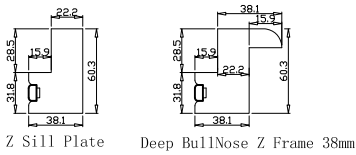

Louvre Size(叶片尺寸): 354.2mm

Rail Size(上下板尺寸): 406.2mm

Order No(订单号): HOME Colin Loughran

Item(序号): 3

Room(房间号): Kitchen

Louvre Size(叶片类型): 76mm

11

NOTES:

Louvre Quantity(叶片数量): 22

Louvre Size(叶片尺寸): 331.7mm

Rail Size(上下板尺寸): 383.7mm

Order No(订单号): HOME Colin Loughran

Item(序号): 4

Room(房间号): Living room right

Louvre Size(叶片类型): 76mm

Z Sill Plate

Configuration(窗扇结构): L-DR, IN, 4SP, 41.3mm Astrigal, Deep BullNose Z Frame 38mm

Tilt rod type(拉杆类型): Easy tilt rod(齿条拉杆)

Louvre Quantity(叶片数量): 18

Louvre Size(叶片尺寸): 309.2mm

Rail Size(上下板尺寸): 361.2mm

Order No(订单号): HOME Colin Loughran

Louvre Size(叶片尺寸): 340.7mm

Rail Size(上下板尺寸): 392.7mm

Order No(订单号): HOME Colin Loughran

Item(序号): 7

Room(房间号):Front bed Centre

Louvre Size(叶片类型): 76mm

Z Sill Plate

Deep BullNose Z Frame 38mm