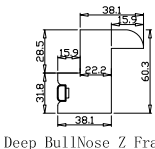

Louvre Size(叶片尺寸): 354.2mm

Rail Size(上下板尺寸): 406.2mm

Order No(订单号): HOME Colin Loughran

Item(序号): 3

Room(房间号): Kitchen

Louvre Size(叶片类型): 76mm

11

NOTES:

Louvre Size(叶片尺寸): 340.7mm

Rail Size(上下板尺寸): 392.7mm

Order No(订单号): HOME Colin Loughran

Item(序号): 7

Room(房间号):Front bed Centre

Louvre Size(叶片类型): 76mm

Z Sill Plate

Deep BullNose Z Frame 38mm

Tilt rod type(拉杆类型): Easy tilt rod(齿条拉杆)

Louvre Quantity(叶片数量): 22

Louvre Size(叶片尺寸): 337.7mm

Rail Size(上下板尺寸): 389.7mm

Order No(订单号): HOME Colin Loughran

Item(序号): 8

Room(房间号): Front bed right

Louvre Size(叶片类型): 76mm

Z Sill Plate

Deep BullNose Z Frame 38mm

Batten: 50\*5\*905 (mm)  
Classic Ivory(覆盖色)