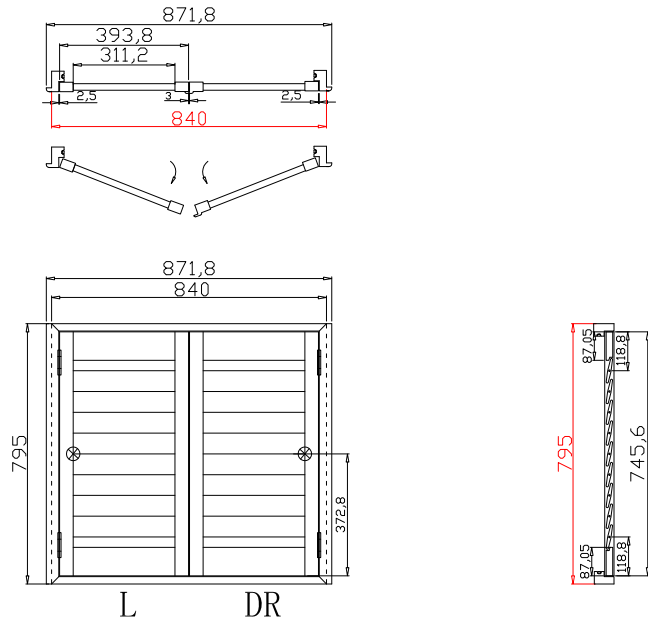

9

NOTES:

Shutter Color: Classic Ivory(覆盖色)

Hinges Color: White(白色)

Qty(数量): 1

Material(材质): Balmoral Pine Wood(松木)

Configuration(窗扇结构): L-DR, IN, 4SP, 41.3mm Astrigal, Deep BullNose Z Frame 38mm

Tilt rod type(拉杆类型): Easy tilt rod(齿条拉杆)

Louvre Quantity(叶片数量): 18

Louvre Size(叶片尺寸): 309.2mm

Rail Size(上下板尺寸): 361.2mm

Order No(订单号): HOME Colin Loughran

Item(序号): 5

Room(房间号): Bathroom

Louvre Size(叶片类型): 76mm