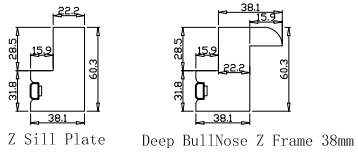

Louvre Size(叶片尺寸): 354.2mm

Rail Size(上下板尺寸): 406.2mm

Order No(订单号): HOME Colin Loughran

Item(序号): 3

Room(房间号): Kitchen

Louvre Size(叶片类型): 76mm

11

NOTES:

Configuration(窗扇结构): L-DR, IN, 4SP, 41.3mm Astrigal, Deep BullNose Z Frame 38mm

Tilt rod type(拉杆类型): Easy tilt rod(齿条拉杆)

Louvre Quantity(叶片数量): 18

Louvre Size(叶片尺寸): 309.2mm

Rail Size(上下板尺寸): 361.2mm

Order No(订单号): HOME Colin Loughran

Item(序号): 5

Room(房间号): Bathroom

Louvre Size(叶片类型): 76mm

Batten: 50\*5\*860 (mm)  
Classic Ivory(覆盖色)

11

**NOTES:**

Shutter Color: Classic Ivory(覆盖色)

Hinges Color: White(白色)

Louvre Size(叶片尺寸): 340.7mm

Rail Size(上下板尺寸): 392.7mm

Order No(订单号): HOME Colin Loughran

Item(序号): 7

Room(房间号):Front bed Centre

Louvre Size(叶片类型): 76mm

Z Sill Plate

Deep BullNose Z Frame 38mm