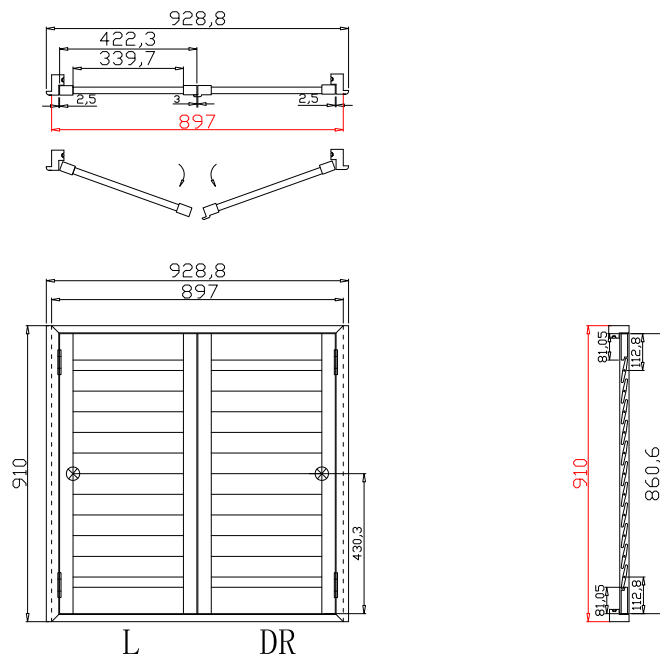

11

NOTES:

Shutter Color: Classic Ivory(覆盖色)

Hinges Color: White(白色)

Qty(数量): 1

Material(材质): Balmoral Pine Wood(松木)

Configuration(窗扇结构): L-DR, IN, 4SP, 41.3mm Astrigal, Deep BullNose Z Frame 38mm

Tilt rod type(拉杆类型): Easy tilt rod(齿条拉杆)

Louvre Quantity(叶片数量): 22

Louvre Size(叶片尺寸): 337.7mm

Rail Size(上下板尺寸): 389.7mm

Order No(订单号): HOME Colin Loughran

Item(序号): 8

Room(房间号): Front bed right

Louvre Size(叶片类型): 76mm