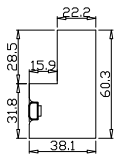

Deep Plain L Frame 60mm