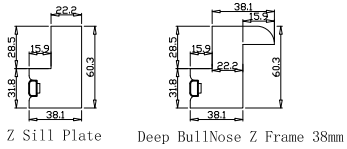

Louvre Quantity(叶片数量): 22

Louvre Size(叶片尺寸): 332.7mm

Rail Size(上下板尺寸): 384.7mm

Order No(订单号): HOME Colin Loughran

Item(序号): 1

Room(房间号): Living room left

Louvre Size(叶片类型): 76mm

Z Sill Plate

Configuration(窗扇结构): L-DR, IN, 4Side, 41.3mm Astrigal, Deep Plain L Frame 60mm

Tilt rod type(拉杆类型): Easy tilt rod(齿条拉杆)

Louvre Quantity(叶片数量): 22

Louvre Size(叶片尺寸): 338.7mm

Rail Size(上下板尺寸): 390.7mm

Order No(订单号): HOME Colin Loughran

Louvre Size(叶片尺寸): 354.2mm

Rail Size(上下板尺寸): 406.2mm

Order No(订单号): HOME Colin Loughran

Item(序号): 3

Room(房间号): Kitchen

Louvre Size(叶片类型): 76mm

11

NOTES:

Louvre Size(叶片尺寸): 340.7mm

Rail Size(上下板尺寸): 392.7mm

Order No(订单号): HOME Colin Loughran

Item(序号): 7

Room(房间号):Front bed Centre

Louvre Size(叶片类型): 76mm

Z Sill Plate

Deep BullNose Z Frame 38mm