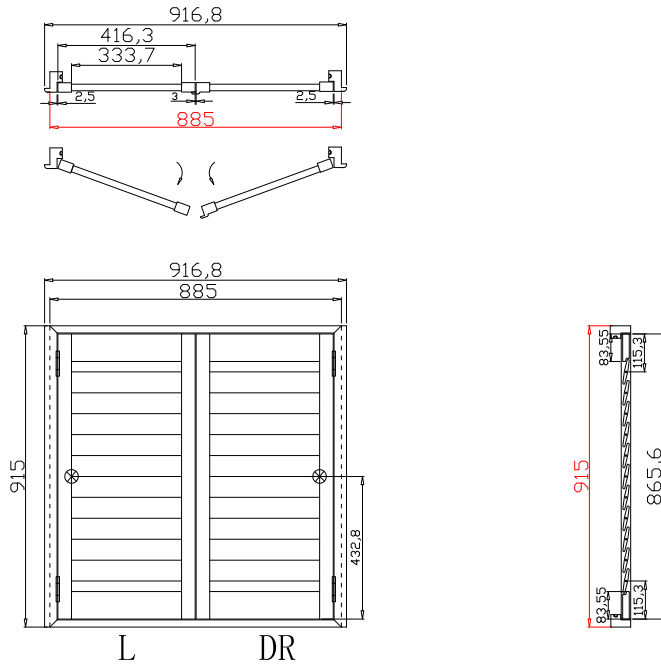

Louvre Size(叶片尺寸): 354.2mm

Rail Size(上下板尺寸): 406.2mm

Order No(订单号): HOME Colin Loughran

Item(序号): 3

Room(房间号): Kitchen

Louvre Size(叶片类型): 76mm

11

NOTES:

Louvre Quantity(叶片数量): 22

Louvre Size(叶片尺寸): 331.7mm

Rail Size(上下板尺寸): 383.7mm

Order No(订单号): HOME Colin Loughran

Item(序号): 4

Room(房间号): Living room right

Louvre Size(叶片类型): 76mm

Z Sill Plate

Louvre Size(叶片尺寸): 340.7mm

Rail Size(上下板尺寸): 392.7mm

Order No(订单号): HOME Colin Loughran

Item(序号): 7

Room(房间号):Front bed Centre

Louvre Size(叶片类型): 76mm

Z Sill Plate

Deep BullNose Z Frame 38mm

Tilt rod type(拉杆类型): Easy tilt rod(齿条拉杆)

Louvre Quantity(叶片数量): 22

Louvre Size(叶片尺寸): 337.7mm

Rail Size(上下板尺寸): 389.7mm

Order No(订单号): HOME Colin Loughran

Item(序号): 8

Room(房间号): Front bed right

Louvre Size(叶片类型): 76mm