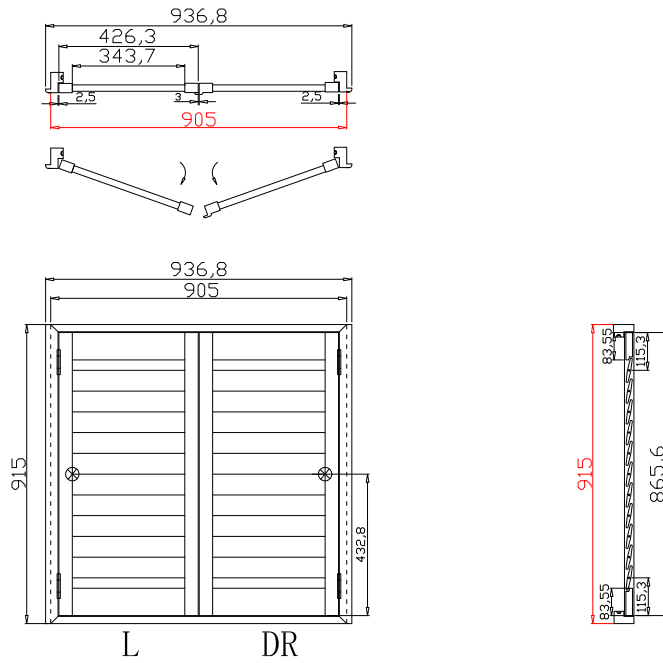

11

NOTES:

Shutter Color: Classic Ivory(覆盖色)

Hinges Color: White(白色)

Qty(数量): 1

Material(材质): Balmoral Pine Wood(松木)

Configuration(窗扇结构): L-DR,IN, 4SP, 41.3mm Astrigal, Deep BullNose Z Frame 38mm

Tilt rod type(拉杆类型): Easy tilt rod(齿条拉杆)

Louvre Quantity(叶片数量): 22

Louvre Size(叶片尺寸): 341.7mm

Rail Size(上下板尺寸): 393.7mm

Order No(订单号): HOME Colin Loughran

Item(序号): 6

Room(房间号): Front bed Left

Louvre Size(叶片类型): 76mm