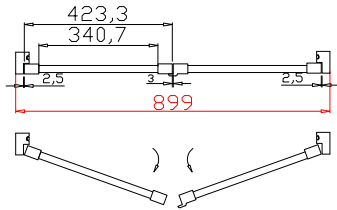

11

NOTES:

Shutter Color: Classic Ivory(覆盖色)

Hinges Color: White(白色)

Qty(数量): 1

Material(材质): Balmoral Pine Wood(松木)

Configuration(窗扇结构): L-DR, IN, 4Side, 41.3mm Astrigal, Deep Plain L Frame 60mm

Tilt rod type(拉杆类型): Easy tilt rod(齿条拉杆)

Louvre Quantity(叶片数量): 22

Louvre Size(叶片尺寸): 338.7mm

Rail Size(上下板尺寸): 390.7mm

Order No(订单号): HOME Colin Loughran

Item(序号): 2

Room(房间号): Hall

Louvre Size(叶片类型): 76mm