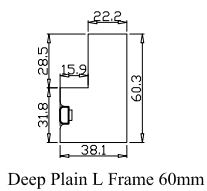

Configuration(窗扇结构): L-DR, IN, 4Side, 41.3mm Astrigal, Deep Plain L Frame 60mm

Tilt rod type(拉杆类型): Easy tilt rod(齿条拉杆)

Louvre Quantity(叶片数量): 22

Louvre Size(叶片尺寸): 338.7mm

Rail Size(上下板尺寸): 390.7mm

Order No(订单号): HOME Colin Loughran

Item(序号): 2

Room(房间号): Hall

Louvre Size(叶片类型): 76mm

Deep Plain L Frame 60mm

Batten: 15\*5\*910 (mm) \*4  
Classic Ivory(覆盖色)

10

NOTES:

Shutter Color: Classic Ivory(覆盖色)

Louvre Size(叶片尺寸): 354.2mm

Rail Size(上下板尺寸): 406.2mm

Order No(订单号): HOME Colin Loughran

Item(序号): 3

Room(房间号): Kitchen

Louvre Size(叶片类型): 76mm

11

NOTES:

Louvre Size(叶片尺寸): 340.7mm

Rail Size(上下板尺寸): 392.7mm

Order No(订单号): HOME Colin Loughran

Item(序号): 7

Room(房间号):Front bed Centre

Louvre Size(叶片类型): 76mm

Z Sill Plate

Deep BullNose Z Frame 38mm