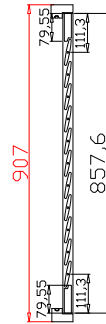

11

NOTES:

Shutter Color: Classic Ivory(覆盖色)

Hinges Color: White(白色)

Qty(数量): 1

Material(材质): Balmoral Pine Wood(松木)

Configuration(窗扇结构): L-DR, IN, 4Side, 41.3mm Astrigal, Deep Plain L Frame 60mm

Tilt rod type(拉杆类型): Easy tilt rod(齿条拉杆)

Louvre Quantity(叶片数量): 22

Louvre Size(叶片尺寸): 338.7mm

Rail Size(上下板尺寸): 390.7mm

Order No(订单号): HOME Colin Loughran

Item(序号): 2

Room(房间号): Hall

Louvre Size(叶片类型): 76mm