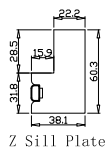

Louvre Quantity(叶片数量): 22

Louvre Size(叶片尺寸): 332.7mm

Rail Size(上下板尺寸): 384.7mm

Order No(订单号): HOME Colin Loughran

Item(序号): 1

Room(房间号): Living room left

Louvre Size(叶片类型): 76mm

Z Sill Plate

Louvre Size(叶片尺寸): 354.2mm

Rail Size(上下板尺寸): 406.2mm

Order No(订单号): HOME Colin Loughran

Item(序号): 3

Room(房间号): Kitchen

Louvre Size(叶片类型): 76mm

11

NOTES:

Louvre Size(叶片尺寸): 340.7mm

Rail Size(上下板尺寸): 392.7mm

Order No(订单号): HOME Colin Loughran

Item(序号): 7

Room(房间号):Front bed Centre

Louvre Size(叶片类型): 76mm

Z Sill Plate

Deep BullNose Z Frame 38mm

Tilt rod type(拉杆类型): Easy tilt rod(齿条拉杆)

Louvre Quantity(叶片数量): 22

Louvre Size(叶片尺寸): 337.7mm

Rail Size(上下板尺寸): 389.7mm

Order No(订单号): HOME Colin Loughran

Item(序号): 8

Room(房间号): Front bed right

Louvre Size(叶片类型): 76mm