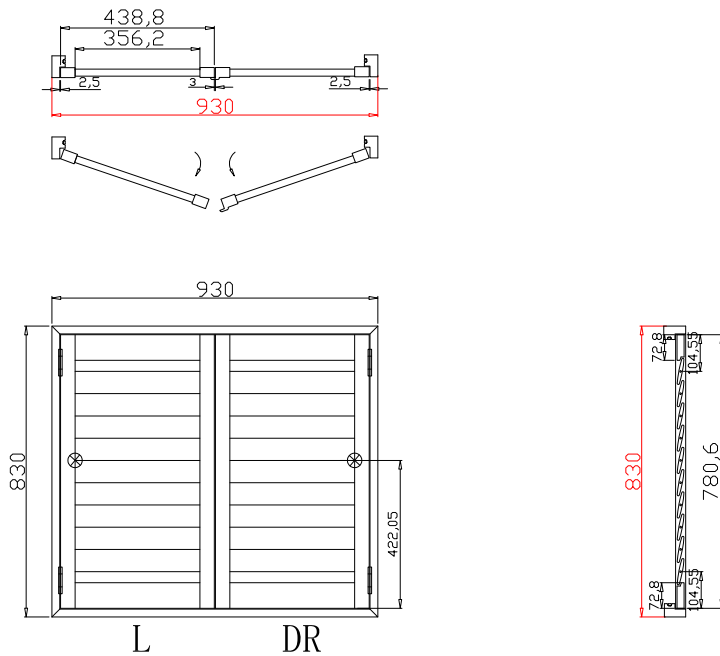

Configuration(窗扇结构): L-DR, IN, 4Side, 41.3mm Astrigal, Deep Plain L Frame 60mm

Tilt rod type(拉杆类型): Easy tilt rod(齿条拉杆)

Louvre Quantity(叶片数量): 22

Louvre Size(叶片尺寸): 338.7mm

Rail Size(上下板尺寸): 390.7mm

Order No(订单号): HOME Colin Loughran

Item(序号): 2

Room(房间号): Hall

Louvre Size(叶片类型): 76mm

Deep Plain L Frame 60mm

Batten: 15\*5\*910 (mm) \*4  
Classic Ivory(覆盖色)

10

NOTES:

Shutter Color: Classic Ivory(覆盖色)

Louvre Size(叶片尺寸): 354.2mm

Rail Size(上下板尺寸): 406.2mm

Order No(订单号): HOME Colin Loughran

Item(序号): 3

Room(房间号): Kitchen

Louvre Size(叶片类型): 76mm

11

NOTES:

Louvre Size(叶片尺寸): 340.7mm

Rail Size(上下板尺寸): 392.7mm

Order No(订单号): HOME Colin Loughran

Item(序号): 7

Room(房间号):Front bed Centre

Louvre Size(叶片类型): 76mm

Z Sill Plate

Deep BullNose Z Frame 38mm