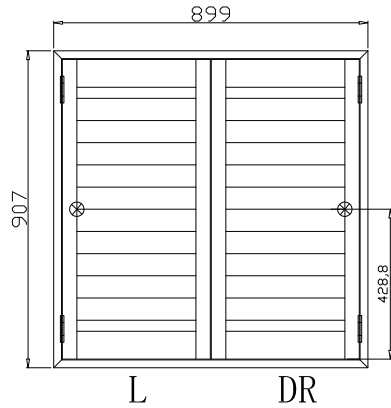

11

NOTES:

Shutter Color: Classic Ivory(覆盖色)

Hinges Color: White(白色)

Qty(数量): 1

Material(材质): Balmoral Pine Wood(松木)

Configuration(窗扇结构): L-DR, IN, 4Side, 41.3mm Astrigal, Deep Plain L Frame 60mm

Tilt rod type(拉杆类型): Easy tilt rod(齿条拉杆)

Louvre Quantity(叶片数量): 22

Louvre Size(叶片尺寸): 338.7mm

Rail Size(上下板尺寸): 390.7mm

Order No(订单号): HOME Colin Loughran

Item(序号): 2

Room(房间号): Hall

Louvre Size(叶片类型): 76mm