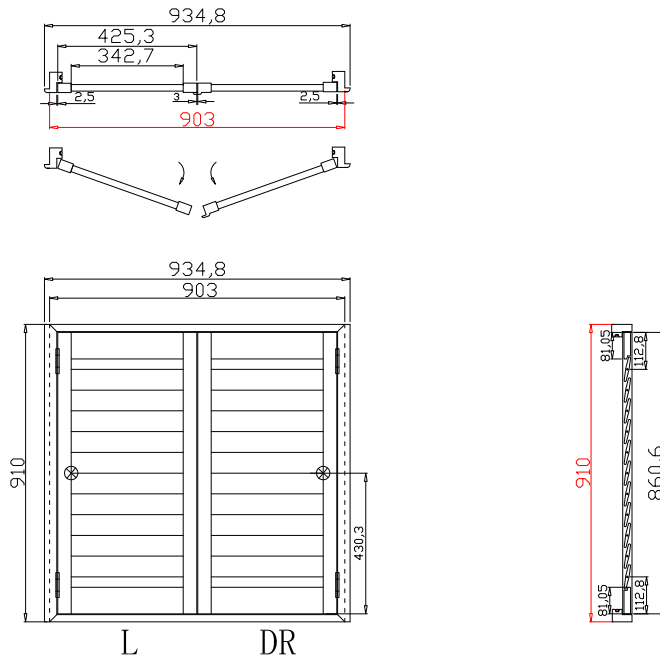

Rail Size(上下板尺寸): 393.7mm

Order No(订单号): HOME Colin Loughran

Item(序号): 6

Room(房间号): Front bed Left

Louvre Size(叶片类型): 76mm

11

NOTES:

Shutter Color:Classic Ivory(覆盖色)

Louvre Size(叶片尺寸): 340.7mm

Rail Size(上下板尺寸): 392.7mm

Order No(订单号): HOME Colin Loughran

Item(序号): 7

Room(房间号):Front bed Centre

Louvre Size(叶片类型): 76mm

Z Sill Plate

Deep BullNose Z Frame 38mm

Tilt rod type(拉杆类型): Easy tilt rod(齿条拉杆)

Louvre Quantity(叶片数量): 22

Louvre Size(叶片尺寸): 337.7mm

Rail Size(上下板尺寸): 389.7mm

Order No(订单号): HOME Colin Loughran

Item(序号): 8

Room(房间号): Front bed right

Louvre Size(叶片类型): 76mm