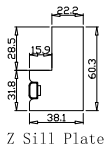

Louvre Size(叶片尺寸): 354.2mm

Rail Size(上下板尺寸): 406.2mm

Order No(订单号): HOME Colin Loughran

Item(序号): 3

Room(房间号): Kitchen

Louvre Size(叶片类型): 76mm

11

NOTES:

Rail Size(上下板尺寸): 393.7mm

Order No(订单号): HOME Colin Loughran

Item(序号): 6

Room(房间号): Front bed Left

Louvre Size(叶片类型): 76mm

11

NOTES:

Shutter Color:Classic Ivory(覆盖色)

Louvre Size(叶片尺寸): 340.7mm

Rail Size(上下板尺寸): 392.7mm

Order No(订单号): HOME Colin Loughran

Item(序号): 7

Room(房间号):Front bed Centre

Louvre Size(叶片类型): 76mm

Z Sill Plate

Deep BullNose Z Frame 38mm

Tilt rod type(拉杆类型): Easy tilt rod(齿条拉杆)

Louvre Quantity(叶片数量): 22

Louvre Size(叶片尺寸): 337.7mm

Rail Size(上下板尺寸): 389.7mm

Order No(订单号): HOME Colin Loughran

Item(序号): 8

Room(房间号): Front bed right

Louvre Size(叶片类型): 76mm