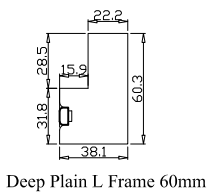

Material(材质): Paulownia(桐木)

Configuration(窗扇结构): L, IN, 4Side, 41.3mm Butt, Deep Plain L Frame 60mm

Tilt rod type(拉杆类型): Easy tilt rod(齿条拉杆)

Louvre Quantity(叶片数量): 20

Louvre Size(叶片尺寸): 568.6mm

Rail Size(上下板尺寸): 620.6mm

Order No(订单号): BAI G361569 FOLEY

Item(序号): 5

Room(房间号): BAY 5

Louvre Size(叶片类型): 64mm

Deep Plain L Frame 60mm

NOTES:

- Shutter Color: Timeless White(覆盖色)
- Hinges Color: White(白色)
- Qty(数量): 1
- Material(材质): Paulownia(桐木)
- Configuration(窗扇结构): LDL-DRDR,IN, 4Side, 41.3mm Astrigal, Deep Plain L Frame 60mm
- Tilt rod type(拉杆类型): Easy tilt rod(齿条拉杆)
- Louvre Quantity(叶片数量): 80
- Louvre Size(叶片尺寸): 343.45mm
- Rail Size(上下板尺寸): 395.45mm

Order No(订单号): BAI G361569 FOLEY

Item(序号): 6

Room(房间号): STUDY

Louvre Size(叶片类型): 64mm

Deep Plain L Frame 60mm