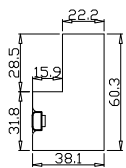

Order No(订单号):BAI G361569 FOLEY

Item(序号): 2

Room(房间号):BAY 2

Louvre Size(叶片类型): 64mm

Deep Plain L Frame 60mm

4

16

NOTES:

Louvre Quantity(叶片数量): 20

Louvre Size(叶片尺寸): 428.6mm

Rail Size(上下板尺寸): 480.6mm

Order No(订单号): BAI G361569 FOLEY

Item(序号): 3

Room(房间号): BAY 3

Louvre Size(叶片类型): 64mm

Deep Plain L Frame 60mm

Tilt rod type(拉杆类型): Easy tilt rod(齿条拉杆)

Louvre Quantity(叶片数量): 20

Louvre Size(叶片尺寸): 428.6mm

Rail Size(上下板尺寸): 480.6mm

Order No(订单号): BAI G361569 FOLEY

Item(序号): 4

Room(房间号): BAY 4

Louvre Size(叶片类型): 64mm

Material(材质): Paulownia(桐木)

Configuration(窗扇结构): L, IN, 4Side, 41.3mm Butt, Deep Plain L Frame 60mm

Tilt rod type(拉杆类型): Easy tilt rod(齿条拉杆)

Louvre Quantity(叶片数量): 20

Louvre Size(叶片尺寸): 568.6mm

Rail Size(上下板尺寸): 620.6mm