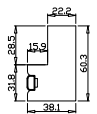

Z Sill Plate