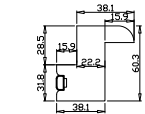

Deep BullNose Z Frame 38mm

NOTES:

Shutter Color:Mist Grey(覆盖色)

Hinges Color:Stainless Steel(不锈钢合页)

Qty(数量): 1

Material(材质): Balmoral Pine Wood(松木)

Configuration(窗扇结构): LDL-DRDR,IN, 4SP, 41.3mm Astrigal, Deep BullNose Z Frame 38mm

Tilt rod type(拉杆类型): Easy tilt rod(齿条拉杆)

Louvre Quantity(叶片数量): 40

Louvre Size(叶片尺寸): 208.55mm

Rail Size(上下板尺寸): 260.55mm

Order No(订单号):HOME Amanda Barnetson

Item(序号): 1

Room(房间号): Kitchen

Louvre Size(叶片类型): 89mm