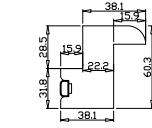

Material(材质): Balmoral Pine Wood(松木)

Louvre Size(叶片类型): 76mm

Configuration(窗扇结构): L, IN, 4SP, 41.3mm Butt, Deep BullNose Z Frame 38mm

Tilt rod type(拉杆类型): Easy tilt rod(齿条拉杆)

Louvre Quantity(叶片数量): 19

Louvre Size(叶片尺寸): 446mm

Rail Size(上下板尺寸): 498mm

Z Sill Plate

Deep BullNose Z Frame 38mm

NOTES:

- Shutter Color: Winter White(覆盖色)
- Hinges Color: White(白色)
- Qty(数量): 1
- Material(材质): Balmoral Pine Wood(松木)
- Configuration(窗扇结构): L-DR,IN, 4SP, 41.3mm Astrigal, Deep BullNose Z Frame 38mm
- Tilt rod type(拉杆类型): Easy tilt rod(齿条拉杆)
- Louvre Quantity(叶片数量): 38
- Louvre Size(叶片尺寸): 495.2mm
- Rail Size(上下板尺寸): 547.2mm

- Order No(订单号): HOME Tam Hanley
- Item(序号): 2
- Room(房间号): porch centre
- Louvre Size(叶片类型): 76mm

Z Sill Plate

Deep BullNose Z Frame 38mm

R

19

NOTES:

Shutter Color: Winter White(覆盖色)

Hinges Color: White(白色)

Rail Size(上下板尺寸): 477mm

Order No(订单号): HOME Tam Hanley

Item(序号): 3

Room(房间号): Porch right

Louvre Size(叶片类型): 76mm

Z Sill Plate

Deep BullNose Z Frame 38mm