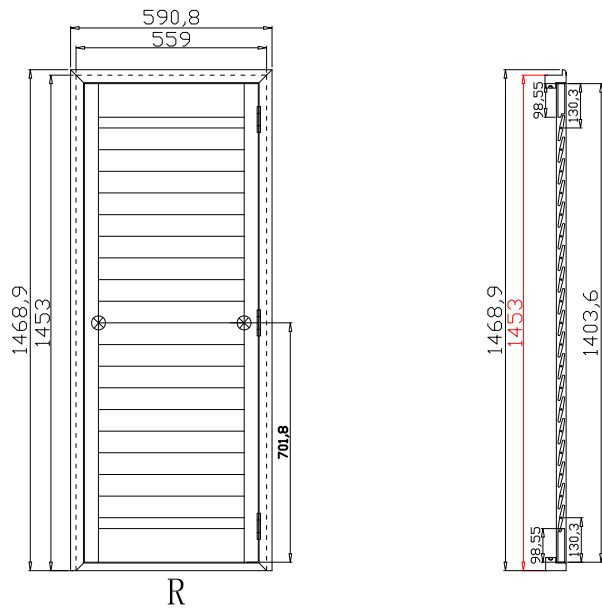

Material(材质): Balmoral Pine Wood(松木)

Louvre Size(叶片类型): 76mm

Configuration(窗扇结构): L, IN, 4SP, 41.3mm Butt, Deep BullNose Z Frame 38mm

Tilt rod type(拉杆类型): Easy tilt rod(齿条拉杆)

Louvre Quantity(叶片数量): 19

Louvre Size(叶片尺寸): 446mm

Rail Size(上下板尺寸): 498mm

Z Sill Plate

Deep BullNose Z Frame 38mm

NOTES:

- Shutter Color: Winter White(覆盖色)
- Hinges Color: White(白色)
- Qty(数量): 1
- Material(材质): Balmoral Pine Wood(松木)
- Configuration(窗扇结构): L-DR,IN, 4SP, 41.3mm Astrigal, Deep BullNose Z Frame 38mm
- Tilt rod type(拉杆类型): Easy tilt rod(齿条拉杆)
- Louvre Quantity(叶片数量): 38
- Louvre Size(叶片尺寸): 495.2mm
- Rail Size(上下板尺寸): 547.2mm

- Order No(订单号): HOME Tam Hanley
- Item(序号): 2
- Room(房间号): porch centre
- Louvre Size(叶片类型): 76mm

Z Sill Plate

Deep BullNose Z Frame 38mm

R

19

NOTES:

Shutter Color: Winter White(覆盖色)

Hinges Color: White(白色)

Rail Size(上下板尺寸): 477mm

Order No(订单号): HOME Tam Hanley

Item(序号): 3

Room(房间号): Porch right

Louvre Size(叶片类型): 76mm

Z Sill Plate

Deep BullNose Z Frame 38mm