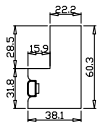

Material(材质): Balmoral Pine Wood(松木)

Louvre Size(叶片类型): 76mm

Configuration(窗扇结构): L, IN, 4SP, 41.3mm Butt, Deep BullNose Z Frame 38mm

Tilt rod type(拉杆类型): Easy tilt rod(齿条拉杆)

Louvre Quantity(叶片数量): 19

Louvre Size(叶片尺寸): 446mm

Rail Size(上下板尺寸): 498mm

Z Sill Plate

Deep BullNose Z Frame 38mm

NOTES:

- Shutter Color: Winter White(覆盖色)
- Hinges Color: White(白色)
- Qty(数量): 1
- Material(材质): Balmoral Pine Wood(松木)
- Configuration(窗扇结构): L-DR,IN, 4SP, 41.3mm Astrigal, Deep BullNose Z Frame 38mm
- Tilt rod type(拉杆类型): Easy tilt rod(齿条拉杆)
- Louvre Quantity(叶片数量): 38
- Louvre Size(叶片尺寸): 495.2mm
- Rail Size(上下板尺寸): 547.2mm

- Order No(订单号): HOME Tam Hanley
- Item(序号): 2
- Room(房间号): porch centre
- Louvre Size(叶片类型): 76mm

Z Sill Plate

Deep BullNose Z Frame 38mm

R

19

NOTES:

Shutter Color: Winter White(覆盖色)

Hinges Color: White(白色)

Rail Size(上下板尺寸): 477mm

Order No(订单号): HOME Tam Hanley

Item(序号): 3

Room(房间号): Porch right

Louvre Size(叶片类型): 76mm

Z Sill Plate

Deep BullNose Z Frame 38mm