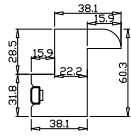

Material(材质): Balmoral Pine Wood(松木)

Louvre Size(叶片类型): 76mm

Configuration(窗扇结构): L, IN, 4SP, 41.3mm Butt, Deep BullNose Z Frame 38mm

Tilt rod type(拉杆类型): Easy tilt rod(齿条拉杆)

Louvre Quantity(叶片数量): 19

Louvre Size(叶片尺寸): 446mm

Qty(数量): 1

Material(材质): Balmoral Pine Wood(松木)

Configuration(窗扇结构): R, IN, 4SP, 41.3mm Butt, Deep BullNose Z Frame 38mm

Tilt rod type(拉杆类型): Easy tilt rod(齿条拉杆)

Louvre Quantity(叶片数量): 19

Louvre Size(叶片尺寸): 425mm

Rail Size(上下板尺寸): 477mm

Order No(订单号): HOME Tam Hanley

Item(序号): 3

Room(房间号): Porch right

Louvre Size(叶片类型): 76mm

Z Sill Plate

Deep BullNose Z Frame 38mm