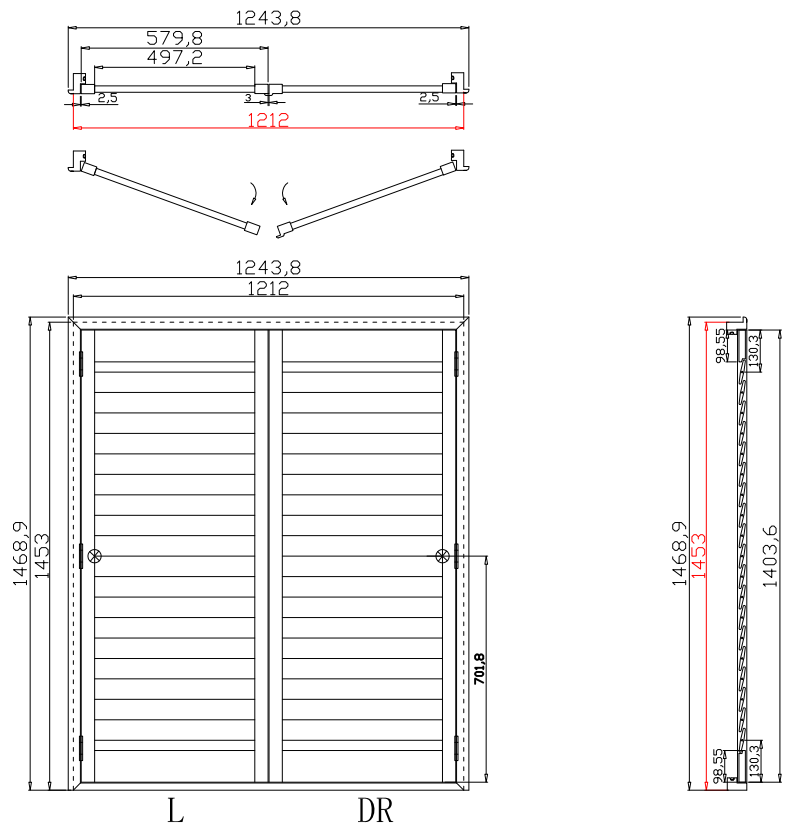

Material(材质): Balmoral Pine Wood(松木)

Louvre Size(叶片类型): 76mm

Configuration(窗扇结构): L, IN, 4SP, 41.3mm Butt, Deep BullNose Z Frame 38mm

Tilt rod type(拉杆类型): Easy tilt rod(齿条拉杆)

Louvre Quantity(叶片数量): 19

Louvre Size(叶片尺寸): 446mm

Rail Size(上下板尺寸): 498mm

Z Sill Plate

Deep BullNose Z Frame 38mm

NOTES:

- Shutter Color: Winter White(覆盖色)
- Hinges Color: White(白色)
- Qty(数量): 1
- Material(材质): Balmoral Pine Wood(松木)
- Configuration(窗扇结构): L-DR,IN, 4SP, 41.3mm Astrigal, Deep BullNose Z Frame 38mm
- Tilt rod type(拉杆类型): Easy tilt rod(齿条拉杆)
- Louvre Quantity(叶片数量): 38
- Louvre Size(叶片尺寸): 495.2mm
- Rail Size(上下板尺寸): 547.2mm

- Order No(订单号): HOME Tam Hanley
- Item(序号): 2
- Room(房间号): porch centre
- Louvre Size(叶片类型): 76mm

Z Sill Plate

Deep BullNose Z Frame 38mm

R

19

NOTES:

Shutter Color: Winter White(覆盖色)

Hinges Color: White(白色)

Rail Size(上下板尺寸): 477mm

Order No(订单号): HOME Tam Hanley

Item(序号): 3

Room(房间号): Porch right

Louvre Size(叶片类型): 76mm

Z Sill Plate

Deep BullNose Z Frame 38mm