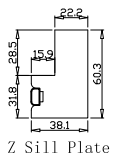

Material(材质): Balmoral Pine Wood(松木)

Louvre Size(叶片类型): 76mm

Configuration(窗扇结构): L, IN, 4SP, 41.3mm Butt, Deep BullNose Z Frame 38mm

Tilt rod type(拉杆类型): Easy tilt rod(齿条拉杆)

Louvre Quantity(叶片数量): 19

Louvre Size(叶片尺寸): 446mm

Rail Size(上下板尺寸): 498mm

Z Sill Plate

Deep BullNose Z Frame 38mm

NOTES:

- Shutter Color: Winter White(覆盖色)
- Hinges Color: White(白色)
- Qty(数量): 1
- Material(材质): Balmoral Pine Wood(松木)
- Configuration(窗扇结构): L-DR,IN, 4SP, 41.3mm Astrigal, Deep BullNose Z Frame 38mm
- Tilt rod type(拉杆类型): Easy tilt rod(齿条拉杆)
- Louvre Quantity(叶片数量): 38
- Louvre Size(叶片尺寸): 495.2mm
- Rail Size(上下板尺寸): 547.2mm

- Order No(订单号): HOME Tam Hanley
- Item(序号): 2
- Room(房间号): porch centre
- Louvre Size(叶片类型): 76mm

Z Sill Plate

Deep BullNose Z Frame 38mm

R

19

NOTES:

Shutter Color: Winter White(覆盖色)

Hinges Color: White(白色)

Rail Size(上下板尺寸): 477mm

Order No(订单号): HOME Tam Hanley

Item(序号): 3

Room(房间号): Porch right

Louvre Size(叶片类型): 76mm

Z Sill Plate

Deep BullNose Z Frame 38mm