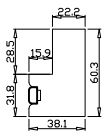

- Order No(订单号): HOME Tam Hanley
- Item(序号): 2
- Room(房间号): porch centre
- Louvre Size(叶片类型): 76mm

Z Sill Plate

Deep BullNose Z Frame 38mm

R

19

NOTES:

Shutter Color: Winter White(覆盖色)

Hinges Color: White(白色)

Qty(数量): 1

Material(材质): Balmoral Pine Wood(松木)

Configuration(窗扇结构): R, IN, 4SP, 41.3mm Butt, Deep BullNose Z Frame 38mm

Tilt rod type(拉杆类型): Easy tilt rod(齿条拉杆)

Louvre Quantity(叶片数量): 19

Louvre Size(叶片尺寸): 425mm

Rail Size(上下板尺寸): 477mm

Order No(订单号): HOME Tam Hanley

Item(序号): 3

Room(房间号): Porch right

Louvre Size(叶片类型): 76mm

Z Sill Plate

Deep BullNose Z Frame 38mm