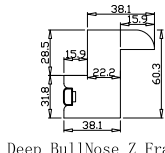

Material(材质): Balmoral Pine Wood(松木)

Louvre Size(叶片类型): 76mm

Configuration(窗扇结构): L, IN, 4SP, 41.3mm Butt, Deep BullNose Z Frame 38mm

Tilt rod type(拉杆类型): Easy tilt rod(齿条拉杆)

Louvre Quantity(叶片数量): 19

Louvre Size(叶片尺寸): 446mm

Rail Size(上下板尺寸): 498mm

Z Sill Plate

Deep BullNose Z Frame 38mm

NOTES:

- Shutter Color: Winter White(覆盖色)
- Hinges Color: White(白色)
- Qty(数量): 1
- Material(材质): Balmoral Pine Wood(松木)
- Configuration(窗扇结构): L-DR,IN, 4SP, 41.3mm Astrigal, Deep BullNose Z Frame 38mm
- Tilt rod type(拉杆类型): Easy tilt rod(齿条拉杆)
- Louvre Quantity(叶片数量): 38
- Louvre Size(叶片尺寸): 495.2mm
- Rail Size(上下板尺寸): 547.2mm

- Order No(订单号): HOME Tam Hanley
- Item(序号): 2
- Room(房间号): porch centre
- Louvre Size(叶片类型): 76mm

Z Sill Plate

Deep BullNose Z Frame 38mm

R

19

NOTES:

Shutter Color: Winter White(覆盖色)

Hinges Color: White(白色)

Rail Size(上下板尺寸): 477mm

Order No(订单号): HOME Tam Hanley

Item(序号): 3

Room(房间号): Porch right

Louvre Size(叶片类型): 76mm

Z Sill Plate

Deep BullNose Z Frame 38mm