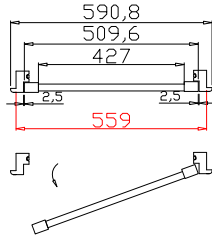

Material(材质): Balmoral Pine Wood(松木)

Louvre Size(叶片类型): 76mm

Configuration(窗扇结构): L, IN, 4SP, 41.3mm Butt, Deep BullNose Z Frame 38mm

Tilt rod type(拉杆类型): Easy tilt rod(齿条拉杆)

Louvre Quantity(叶片数量): 19

Louvre Size(叶片尺寸): 446mm

Rail Size(上下板尺寸): 498mm

Z Sill Plate

Deep BullNose Z Frame 38mm

NOTES:

- Shutter Color: Winter White(覆盖色)
- Hinges Color: White(白色)
- Qty(数量): 1
- Material(材质): Balmoral Pine Wood(松木)
- Configuration(窗扇结构): L-DR,IN, 4SP, 41.3mm Astrigal, Deep BullNose Z Frame 38mm
- Tilt rod type(拉杆类型): Easy tilt rod(齿条拉杆)
- Louvre Quantity(叶片数量): 38
- Louvre Size(叶片尺寸): 495.2mm
- Rail Size(上下板尺寸): 547.2mm

- Order No(订单号): HOME Tam Hanley
- Item(序号): 2
- Room(房间号): porch centre
- Louvre Size(叶片类型): 76mm

Z Sill Plate

Deep BullNose Z Frame 38mm

R

19

NOTES:

Shutter Color: Winter White(覆盖色)

Hinges Color: White(白色)

Rail Size(上下板尺寸): 477mm

Order No(订单号): HOME Tam Hanley

Item(序号): 3

Room(房间号): Porch right

Louvre Size(叶片类型): 76mm

Z Sill Plate

Deep BullNose Z Frame 38mm