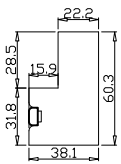

Louvre Quantity(叶片数量): 30

Louvre Size(叶片尺寸): 425mm

Rail Size(上下板尺寸): 477mm

Order No(订单号): BAI G361560 REINE

Item(序号): 1

Room(房间号): DINER 1

Louvre Size(叶片类型): 76mm

Deep Plain L Frame 60mm

Louvre Quantity(叶片数量): 30

Louvre Size(叶片尺寸): 421.5mm

Rail Size(上下板尺寸): 473.5mm

Order No(订单号): BAI G361560 REINE

Item(序号): 2

Room(房间号): DINER 2

Louvre Size(叶片类型): 76mm

Deep Plain L Frame 60mm