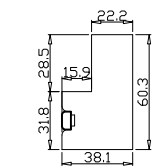

Louvre Quantity(叶片数量): 30

Louvre Size(叶片尺寸): 425mm

Rail Size(上下板尺寸): 477mm

Order No(订单号): BAI G361560 REINE

Item(序号): 1

Room(房间号): DINER 1

Louvre Size(叶片类型): 76mm

Deep Plain L Frame 60mm

Louvre Quantity(叶片数量): 30

Louvre Size(叶片尺寸): 421.5mm

Rail Size(上下板尺寸): 473.5mm

Order No(订单号): BAI G361560 REINE

Item(序号): 2

Room(房间号): DINER 2

Louvre Size(叶片类型): 76mm

Deep Plain L Frame 60mm