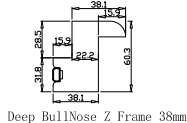

Tilt rod type(拉杆类型): Easy tilt rod(齿条拉杆)

Louvre Quantity(叶片数量): 16,48,16

Louvre Size(叶片尺寸): 485.5mm,483.4mm,467.5mm

Rail Size(上下板尺寸): 537.5mm,535.4mm,519.5mm

Order No(订单号): HOME Shirley Moore

Item(序号): 1

Room(房间号): Living room

Louvre Size(叶片类型): 89mm

3

11

NOTES:

Shutter Color: Classic Ivory(覆盖色)

Hinges Color: White(白色)

Qty(数量): 1

Material(材质): Balmoral Pine Wood(松木)

Configuration(窗扇结构): LDL-DR,IN, 4SP, 41.3mm Astrigal, Deep BullNose Z Frame 38mm

Tilt rod type(拉杆类型): Easy tilt rod(齿条拉杆)

Louvre Quantity(叶片数量): 42

Louvre Size(叶片尺寸): 480.75mm

Rail Size(上下板尺寸): 532.75mm

Order No(订单号): HOME Shirley Moore

Louvre Quantity(叶片数量): 36

Louvre Size(叶片尺寸): 480.75mm

Rail Size(上下板尺寸): 532.75mm

Order No(订单号):HOME Shirley Moore

Item(序号): 3

Room(房间号) : Front bed left

Louvre Size(叶片类型): 89mm

Z Sill Plate Deep BullNose Z Frame 38mm