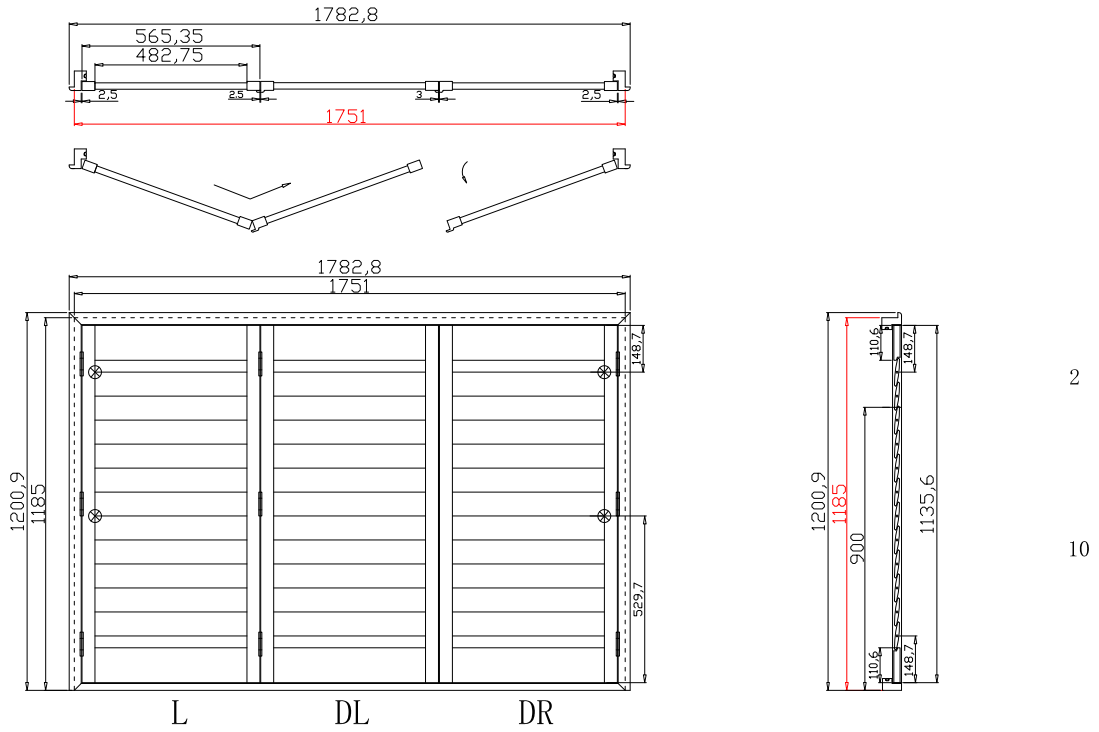

Louvre Quantity(叶片数量): 36

Louvre Size(叶片尺寸): 480.75mm

Rail Size(上下板尺寸): 532.75mm

Order No(订单号):HOME Shirley Moore

Item(序号): 3

Room(房间号) : Front bed left

Louvre Size(叶片类型): 89mm

Z Sill Plate Deep BullNose Z Frame 38mm

Batten: 10*15*1200 (mm) *2
Classic Ivory(覆盖色)

NOTES:

Shutter Color: Classic Ivory(覆盖色)
 Hinges Color: White(白色)
 Qty(数量): 1
 Material(材质): Balmoral Pine Wood(松木)
 Configuration(窗扇结构): LDL-DR, IN, 4SP, 41.3mm Astrigal, Deep BullNose Z Frame 38mm
 Tilt rod type(拉杆类型): Easy tilt rod(齿条拉杆)
 Louvre Quantity(叶片数量): 36
 Louvre Size(叶片尺寸): 480.75mm
 Rail Size(上下板尺寸): 532.75mm