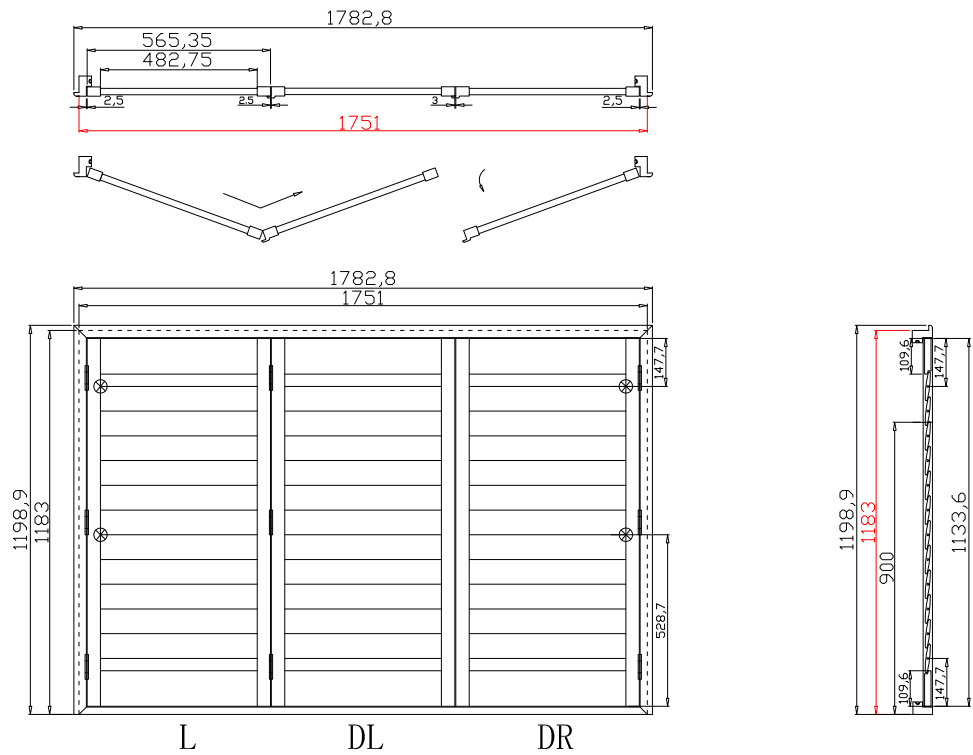

Tilt rod type(拉杆类型): Easy tilt rod(齿条拉杆)

Louvre Quantity(叶片数量): 16,48,16

Louvre Size(叶片尺寸): 485.5mm,483.4mm,467.5mm

Rail Size(上下板尺寸): 537.5mm,535.4mm,519.5mm

Order No(订单号): HOME Shirley Moore

Item(序号): 1

Room(房间号): Living room

Configuration(窗扇结构): LDL-DR,IN, 4SP, 41.3mm Astrigal, Deep BullNose Z Frame 38mm

Tilt rod type(拉杆类型): Easy tilt rod(齿条拉杆)

Louvre Quantity(叶片数量): 42

Louvre Size(叶片尺寸): 480.75mm

Rail Size(上下板尺寸): 532.75mm

Order No(订单号): HOME Shirley Moore

Item(序号): 2

Room(房间号): Dining room

Louvre Size(叶片类型): 89mm

Z Sill Plate

Deep BullNose Z Frame 38mm

Batten: 10*15*1340 (mm)*2
Classic Ivory(覆盖色)

2

10

Louvre Quantity(叶片数量): 36

Louvre Size(叶片尺寸): 480.75mm

Rail Size(上下板尺寸): 532.75mm

Order No(订单号):HOME Shirley Moore

Item(序号): 3

Room(房间号) : Front bed left

Louvre Size(叶片类型): 89mm

Z Sill Plate Deep BullNose Z Frame 38mm