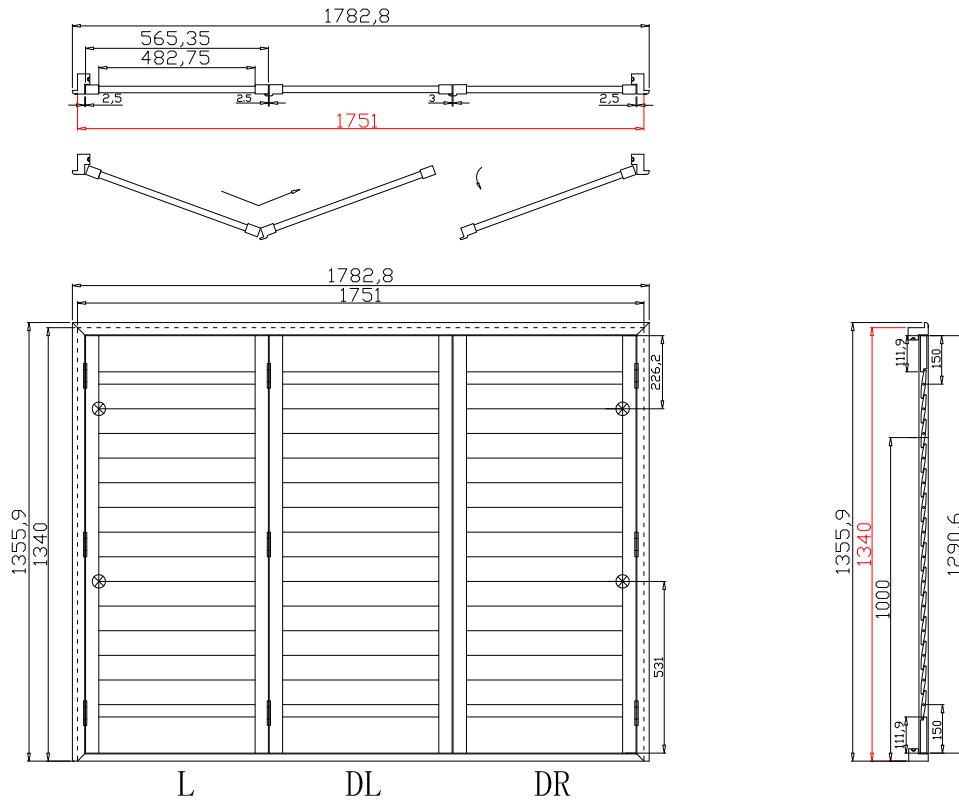

Tilt rod type(拉杆类型): Easy tilt rod(齿条拉杆)

Louvre Quantity(叶片数量): 16,48,16

Louvre Size(叶片尺寸): 485.5mm,483.4mm,467.5mm

Rail Size(上下板尺寸): 537.5mm,535.4mm,519.5mm

Order No(订单号): HOME Shirley Moore

Item(序号): 1

Room(房间号): Living room

Louvre Size(叶片类型): 89mm

3

11

NOTES:

Shutter Color: Classic Ivory(覆盖色)

Hinges Color: White(白色)

Qty(数量): 1

Material(材质): Balmoral Pine Wood(松木)

Configuration(窗扇结构): LDL-DR,IN, 4SP, 41.3mm Astrigal, Deep BullNose Z Frame 38mm

Tilt rod type(拉杆类型): Easy tilt rod(齿条拉杆)

Louvre Quantity(叶片数量): 42

Louvre Size(叶片尺寸): 480.75mm

Rail Size(上下板尺寸): 532.75mm

Order No(订单号): HOME Shirley Moore

Louvre Quantity(叶片数量): 36

Louvre Size(叶片尺寸): 480.75mm

Rail Size(上下板尺寸): 532.75mm

Order No(订单号):HOME Shirley Moore

Item(序号): 3

Room(房间号) : Front bed left

Louvre Size(叶片类型): 89mm

Z Sill Plate Deep BullNose Z Frame 38mm