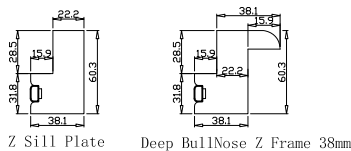

Louvre Quantity(叶片数量): 36

Louvre Size(叶片尺寸): 480.75mm

Rail Size(上下板尺寸): 532.75mm

Order No(订单号):HOME Shirley Moore

Item(序号): 3

Room(房间号) : Front bed left

Louvre Size(叶片类型): 89mm

Z Sill Plate Deep BullNose Z Frame 38mm

Batten: 10*15*1200 (mm) *2
Classic Ivory(覆盖色)

NOTES:

Shutter Color: Classic Ivory(覆盖色)
 Hinges Color: White(白色)
 Qty(数量): 1
 Material(材质): Balmoral Pine Wood(松木)
 Configuration(窗扇结构): LDL-DR, IN, 4SP, 41.3mm Astrigal, Deep BullNose Z Frame 38mm
 Tilt rod type(拉杆类型): Easy tilt rod(齿条拉杆)
 Louvre Quantity(叶片数量): 36
 Louvre Size(叶片尺寸): 480.75mm
 Rail Size(上下板尺寸): 532.75mm