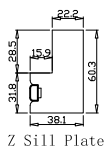

Tilt rod type(拉杆类型): Easy tilt rod(齿条拉杆)

Louvre Quantity(叶片数量): 16,48,16

Louvre Size(叶片尺寸): 485.5mm,483.4mm,467.5mm

Rail Size(上下板尺寸): 537.5mm,535.4mm,519.5mm

Order No(订单号): HOME Shirley Moore

Item(序号): 1

Room(房间号): Living room

Configuration(窗扇结构): LDL-DR,IN, 4SP, 41.3mm Astrigal, Deep BullNose Z Frame 38mm

Tilt rod type(拉杆类型): Easy tilt rod(齿条拉杆)

Louvre Quantity(叶片数量): 42

Louvre Size(叶片尺寸): 480.75mm

Rail Size(上下板尺寸): 532.75mm

Order No(订单号): HOME Shirley Moore

Item(序号): 2

Room(房间号): Dining room

Louvre Size(叶片类型): 89mm

Z Sill Plate

Deep BullNose Z Frame 38mm

Batten: 10*15*1340 (mm)*2
Classic Ivory(覆盖色)

2

10

Louvre Quantity(叶片数量): 36

Louvre Size(叶片尺寸): 480.75mm

Rail Size(上下板尺寸): 532.75mm

Order No(订单号):HOME Shirley Moore

Item(序号): 3

Room(房间号) : Front bed left

Louvre Size(叶片类型): 89mm

Z Sill Plate Deep BullNose Z Frame 38mm