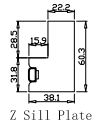

3

13

NOTES:

Shutter Color: Classic Ivory(覆盖色)

Hinges Color: White(白色)

Qty(数量): 1

Material(材质): Balmoral Pine Wood(松木)

Configuration(窗扇结构): LTLDL-DRTR,IN, 4SP, 41.3mm Astrigal, Deep BullNose Z Frame 38mm

Tilt rod type(拉杆类型): Easy tilt rod(齿条拉杆)

Louvre Quantity(叶片数量): 16,48,16

Louvre Size(叶片尺寸): 485.5mm,483.4mm,467.5mm

Rail Size(上下板尺寸): 537.5mm,535.4mm,519.5mm

Order No(订单号): HOME Shirley Moore

Item(序号): 1

Room(房间号): Living room

Louvre Size(叶片类型): 89mm