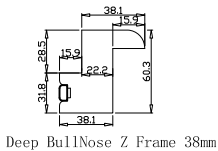

Louvre Size(叶片类型): 89mm

3

11

NOTES:

Shutter Color: Classic Ivory(覆盖色)

Hinges Color: White(白色)

Qty(数量): 1

Material(材质): Balmoral Pine Wood(松木)

Configuration(窗扇结构): LDL-DR,IN, 4SP, 41.3mm Astrigal, Deep BullNose Z Frame 38mm

Tilt rod type(拉杆类型): Easy tilt rod(齿条拉杆)

Louvre Quantity(叶片数量): 42

Louvre Size(叶片尺寸): 480.75mm

Rail Size(上下板尺寸): 532.75mm

Order No(订单号): HOME Shirley Moore

Item(序号): 2

Room(房间号): Dining room

Louvre Size(叶片类型): 89mm

Z Sill Plate

Deep BullNose Z Frame 38mm

Batten: 10*15*1340 (mm)*2
Classic Ivory(覆盖色)

2

10

Louvre Quantity(叶片数量): 36

Louvre Size(叶片尺寸): 480.75mm

Rail Size(上下板尺寸): 532.75mm

Order No(订单号):HOME Shirley Moore

Item(序号): 3

Room(房间号) : Front bed left

Louvre Size(叶片类型): 89mm

Z Sill Plate Deep BullNose Z Frame 38mm