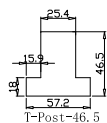

3

13

NOTES:

Shutter Color: Classic Ivory(覆盖色)

Hinges Color: White(白色)

Qty(数量): 1

Material(材质): Balmoral Pine Wood(松木)

Configuration(窗扇结构): LTLDL-DRTR,IN, 4SP, 41.3mm Astrigal, Deep BullNose Z Frame 38mm

Tilt rod type(拉杆类型): Easy tilt rod(齿条拉杆)

Louvre Quantity(叶片数量): 16,48,16

Louvre Size(叶片尺寸): 485.5mm,483.4mm,467.5mm

Rail Size(上下板尺寸): 537.5mm,535.4mm,519.5mm

Order No(订单号): HOME Shirley Moore

Item(序号): 1

Room(房间号): Living room

Louvre Size(叶片类型): 89mm