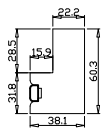

Z Sill Plate