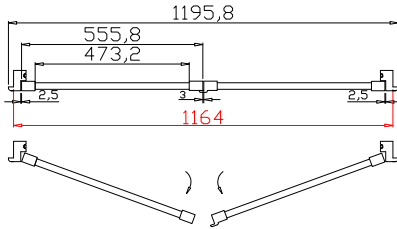

Configuration(窗扇结构): L-DR,IN, 4SP, 41.3mm Astrigal, Deep BullNose Z Frame 38mm

Tilt rod type(拉杆类型): Easy tilt rod(齿条拉杆)

Louvre Quantity(叶片数量): 24

Louvre Size(叶片尺寸): 471.7mm

Rail Size(上下板尺寸): 523.7mm

Order No(订单号):GRA 26664 THOMAS

Item(序号): 4

Room(房间号): SNUG

Louvre Size(叶片类型): 89mm

Z Sill Plate

Deep BullNose Z Frame 38mm

6
6

NOTES:

Shutter Color: Timeless White(覆盖色)

Louvre Size(叶片尺寸): 471.2mm

Rail Size(上下板尺寸): 523.2mm

Order No(订单号): GRA 26664 THOMAS

Item(序号): 5

Room(房间号): OFFICE

Louvre Size(叶片类型): 89mm

Z Sill Plate

Deep BullNose Z Frame 38mm

Tilt rod type(拉杆类型): Easy tilt rod(齿条拉杆)

Louvre Quantity(叶片数量): 24

Louvre Size(叶片尺寸): 473.2mm

Rail Size(上下板尺寸): 525.2mm

Order No(订单号):GRA 26664 THOMAS

Item(序号): 6

Room(房间号) : SPARE

Louvre Size(叶片类型): 89mm