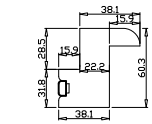

Rail Size(上下板尺寸): 383.3mm

Order No(订单号): GRA 26664 THOMAS

Item(序号): 2

Room(房间号): FRONT BEDROOM

Louvre Size(叶片类型): 89mm

Z Sill Plate

Deep BullNose Z Frame 38mm

8

Louvre Quantity(叶片数量): 64

Louvre Size(叶片尺寸): 491.55mm

Rail Size(上下板尺寸): 543.55mm

Order No(订单号): GRA 26664 THOMAS

Item(序号): 3

Room(房间号): LOUNGE

Louvre Size(叶片类型): 89mm

Z Sill Plate