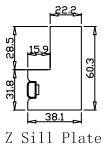

Louvre Size(叶片尺寸): 471.2mm

Rail Size(上下板尺寸): 523.2mm

Order No(订单号): GRA 26664 THOMAS

Item(序号): 5

Room(房间号): OFFICE

Louvre Size(叶片类型): 89mm

Z Sill Plate

Deep BullNose Z Frame 38mm

Tilt rod type(拉杆类型): Easy tilt rod(齿条拉杆)

Louvre Quantity(叶片数量): 24

Louvre Size(叶片尺寸): 473.2mm

Rail Size(上下板尺寸): 525.2mm

Order No(订单号):GRA 26664 THOMAS

Item(序号): 6

Room(房间号) : SPARE

Louvre Size(叶片类型): 89mm