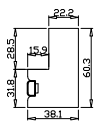

Rail Size(上下板尺寸): 383.3mm

Order No(订单号): GRA 26664 THOMAS

Item(序号): 2

Room(房间号): FRONT BEDROOM

Louvre Size(叶片类型): 89mm

Z Sill Plate

Deep BullNose Z Frame 38mm

8

Louvre Size(叶片尺寸): 471.2mm

Rail Size(上下板尺寸): 523.2mm

Order No(订单号): GRA 26664 THOMAS

Item(序号): 5

Room(房间号): OFFICE

Louvre Size(叶片类型): 89mm

Z Sill Plate

Deep BullNose Z Frame 38mm