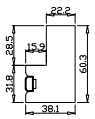

Louvre Quantity(叶片数量): 64

Louvre Size(叶片尺寸): 491.55mm

Rail Size(上下板尺寸): 543.55mm

Order No(订单号): GRA 26664 THOMAS

Item(序号): 3

Room(房间号): LOUNGE

Louvre Size(叶片类型): 89mm

Z Sill Plate

Configuration(窗扇结构): L-DR,IN, 4SP, 41.3mm Astrigal, Deep BullNose Z Frame 38mm

Tilt rod type(拉杆类型): Easy tilt rod(齿条拉杆)

Louvre Quantity(叶片数量): 24

Louvre Size(叶片尺寸): 471.7mm

Rail Size(上下板尺寸): 523.7mm

Order No(订单号):GRA 26664 THOMAS

Louvre Size(叶片尺寸): 471.2mm

Rail Size(上下板尺寸): 523.2mm

Order No(订单号): GRA 26664 THOMAS

Item(序号): 5

Room(房间号): OFFICE

Louvre Size(叶片类型): 89mm

Z Sill Plate

Deep BullNose Z Frame 38mm