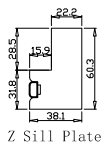

Louvre Size(叶片尺寸): 471.2mm

Rail Size(上下板尺寸): 523.2mm

Order No(订单号): GRA 26664 THOMAS

Item(序号): 5

Room(房间号): OFFICE

Louvre Size(叶片类型): 89mm

Z Sill Plate

Deep BullNose Z Frame 38mm

Tilt rod type(拉杆类型): Easy tilt rod(齿条拉杆)

Louvre Quantity(叶片数量): 24

Louvre Size(叶片尺寸): 473.2mm

Rail Size(上下板尺寸): 525.2mm

Order No(订单号):GRA 26664 THOMAS

Item(序号): 6

Room(房间号) : SPARE

Louvre Size(叶片类型): 89mm