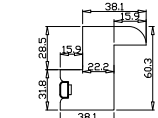

Louvre Size(叶片尺寸): 471.2mm

Rail Size(上下板尺寸): 523.2mm

Order No(订单号): GRA 26664 THOMAS

Item(序号): 5

Room(房间号): OFFICE

Louvre Size(叶片类型): 89mm

Z Sill Plate

Deep BullNose Z Frame 38mm

Tilt rod type(拉杆类型): Easy tilt rod(齿条拉杆)

Louvre Quantity(叶片数量): 24

Louvre Size(叶片尺寸): 473.2mm

Rail Size(上下板尺寸): 525.2mm

Order No(订单号):GRA 26664 THOMAS

Item(序号): 6

Room(房间号) : SPARE

Louvre Size(叶片类型): 89mm