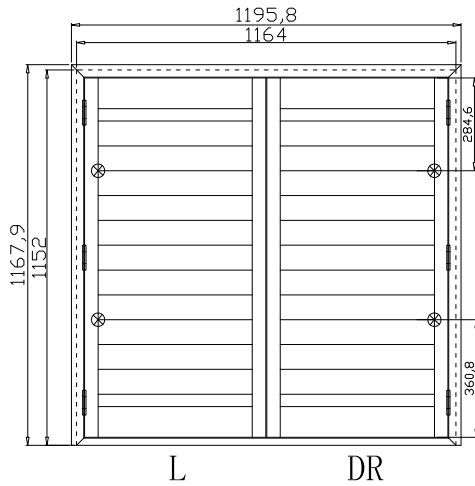

Configuration(窗扇结构): L-DR,IN, 4SP, 41.3mm Astrigal, Deep BullNose Z Frame 38mm

Tilt rod type(拉杆类型): Easy tilt rod(齿条拉杆)

Louvre Quantity(叶片数量): 24

Louvre Size(叶片尺寸): 471.7mm

Rail Size(上下板尺寸): 523.7mm

Order No(订单号):GRA 26664 THOMAS

Item(序号): 4

Room(房间号): SNUG

Louvre Size(叶片类型): 89mm

Z Sill Plate

Deep BullNose Z Frame 38mm

6
6

NOTES:

Shutter Color: Timeless White(覆盖色)

Louvre Size(叶片尺寸): 471.2mm

Rail Size(上下板尺寸): 523.2mm

Order No(订单号): GRA 26664 THOMAS

Item(序号): 5

Room(房间号): OFFICE

Louvre Size(叶片类型): 89mm

Z Sill Plate

Deep BullNose Z Frame 38mm

Tilt rod type(拉杆类型): Easy tilt rod(齿条拉杆)

Louvre Quantity(叶片数量): 24

Louvre Size(叶片尺寸): 473.2mm

Rail Size(上下板尺寸): 525.2mm

Order No(订单号):GRA 26664 THOMAS

Item(序号): 6

Room(房间号) : SPARE

Louvre Size(叶片类型): 89mm