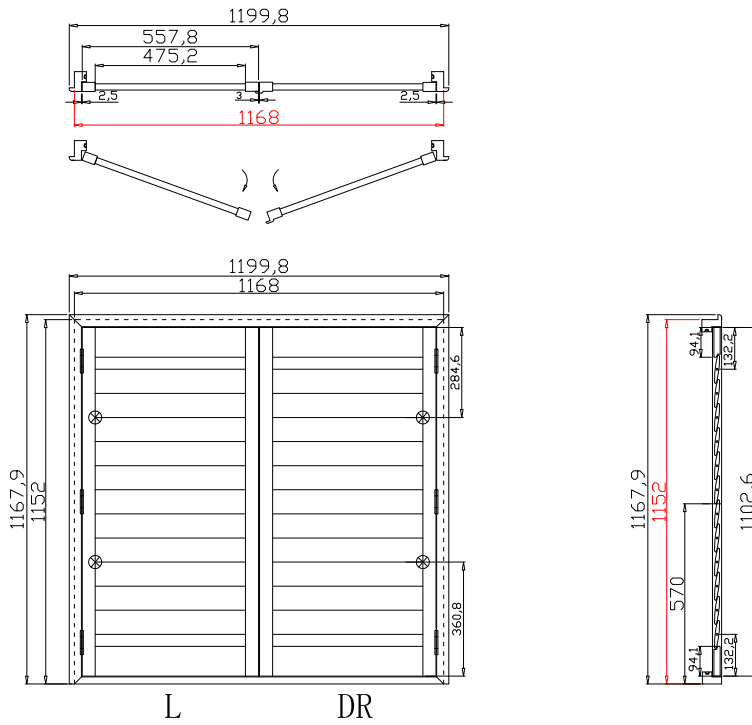

Louvre Size(叶片尺寸): 471.2mm

Rail Size(上下板尺寸): 523.2mm

Order No(订单号): GRA 26664 THOMAS

Item(序号): 5

Room(房间号): OFFICE

Louvre Size(叶片类型): 89mm

Z Sill Plate

Deep BullNose Z Frame 38mm

Tilt rod type(拉杆类型): Easy tilt rod(齿条拉杆)

Louvre Quantity(叶片数量): 24

Louvre Size(叶片尺寸): 473.2mm

Rail Size(上下板尺寸): 525.2mm

Order No(订单号):GRA 26664 THOMAS

Item(序号): 6

Room(房间号) : SPARE

Louvre Size(叶片类型): 89mm