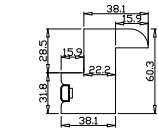

Deep BullNose Z Frame 38mm