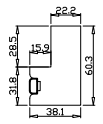

Tilt rod type(拉杆类型): Easy tilt rod(齿条拉杆)

Louvre Quantity(叶片数量): 48

Louvre Size(叶片尺寸): 341.3mm

Rail Size(上下板尺寸): 393.3mm

Order No(订单号): GRA 26664 THOMAS

Item(序号): 1

Room(房间号): BACK BEDROOM

Louvre Size(叶片类型): 89mm

Louvre Size(叶片尺寸): 471.2mm

Rail Size(上下板尺寸): 523.2mm

Order No(订单号): GRA 26664 THOMAS

Item(序号): 5

Room(房间号): OFFICE

Louvre Size(叶片类型): 89mm

Z Sill Plate

Deep BullNose Z Frame 38mm