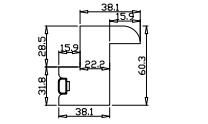

Deep BullNose Z Frame 38mm