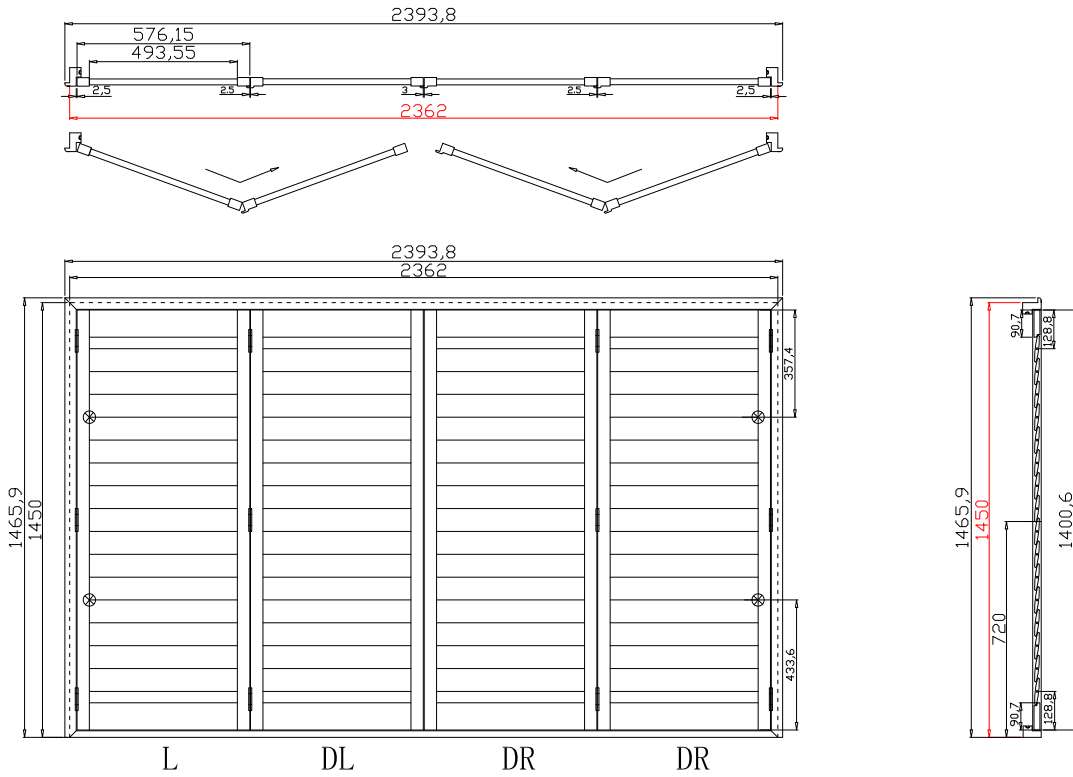

Rail Size(上下板尺寸): 383.3mm

Order No(订单号): GRA 26664 THOMAS

Item(序号): 2

Room(房间号): FRONT BEDROOM

Louvre Size(叶片类型): 89mm

Z Sill Plate

Deep BullNose Z Frame 38mm

8

Louvre Quantity(叶片数量): 64

Louvre Size(叶片尺寸): 491.55mm

Rail Size(上下板尺寸): 543.55mm

Order No(订单号): GRA 26664 THOMAS

Item(序号): 3

Room(房间号): LOUNGE

Louvre Size(叶片类型): 89mm

Z Sill Plate

Louvre Size(叶片尺寸): 471.2mm

Rail Size(上下板尺寸): 523.2mm

Order No(订单号): GRA 26664 THOMAS

Item(序号): 5

Room(房间号): OFFICE

Louvre Size(叶片类型): 89mm

Z Sill Plate

Deep BullNose Z Frame 38mm

Tilt rod type(拉杆类型): Easy tilt rod(齿条拉杆)

Louvre Quantity(叶片数量): 24

Louvre Size(叶片尺寸): 473.2mm

Rail Size(上下板尺寸): 525.2mm

Order No(订单号):GRA 26664 THOMAS

Item(序号): 6

Room(房间号) : SPARE

Louvre Size(叶片类型): 89mm