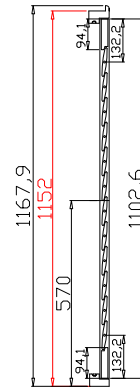

Configuration(窗扇结构): L-DR,IN, 4SP, 41.3mm Astrigal, Deep BullNose Z Frame 38mm

Tilt rod type(拉杆类型): Easy tilt rod(齿条拉杆)

Louvre Quantity(叶片数量): 24

Louvre Size(叶片尺寸): 471.7mm

Rail Size(上下板尺寸): 523.7mm

Order No(订单号):GRA 26664 THOMAS

Item(序号): 4

Room(房间号): SNUG

Louvre Size(叶片类型): 89mm

Z Sill Plate

Deep BullNose Z Frame 38mm

6
6

NOTES:

Shutter Color: Timeless White(覆盖色)

Louvre Size(叶片尺寸): 471.2mm

Rail Size(上下板尺寸): 523.2mm

Order No(订单号): GRA 26664 THOMAS

Item(序号): 5

Room(房间号): OFFICE

Louvre Size(叶片类型): 89mm

Z Sill Plate

Deep BullNose Z Frame 38mm

Tilt rod type(拉杆类型): Easy tilt rod(齿条拉杆)

Louvre Quantity(叶片数量): 24

Louvre Size(叶片尺寸): 473.2mm

Rail Size(上下板尺寸): 525.2mm

Order No(订单号):GRA 26664 THOMAS

Item(序号): 6

Room(房间号) : SPARE

Louvre Size(叶片类型): 89mm