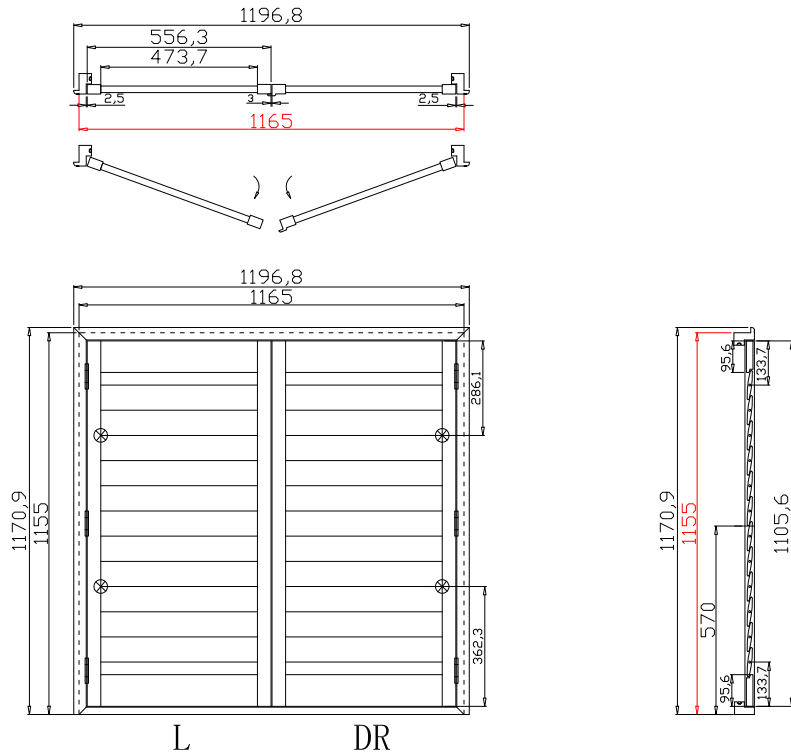

6

6

NOTES:

Shutter Color:Timeless White(覆盖色)

Hinges Color:White(白色)

Qty(数量): 1

Material(材质): Paulownia(桐木)

Configuration(窗扇结构): L-DR,IN, 4SP, 41.3mm Astrigal, Deep BullNose Z Frame 38mm

Tilt rod type(拉杆类型): Easy tilt rod(齿条拉杆)

Louvre Quantity(叶片数量): 24

Louvre Size(叶片尺寸): 471.7mm

Rail Size(上下板尺寸): 523.7mm

Order No(订单号):GRA 26664 THOMAS

Item(序号): 4

Room(房间号): SNUG

Louvre Size(叶片类型): 89mm