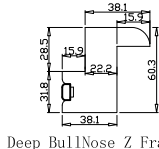

Deep BullNose Z Frame 38mm