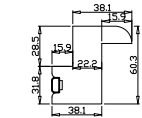

Deep BullNose Z Frame 38mm