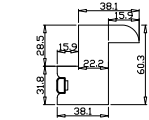

Deep BullNose Z Frame 38mm