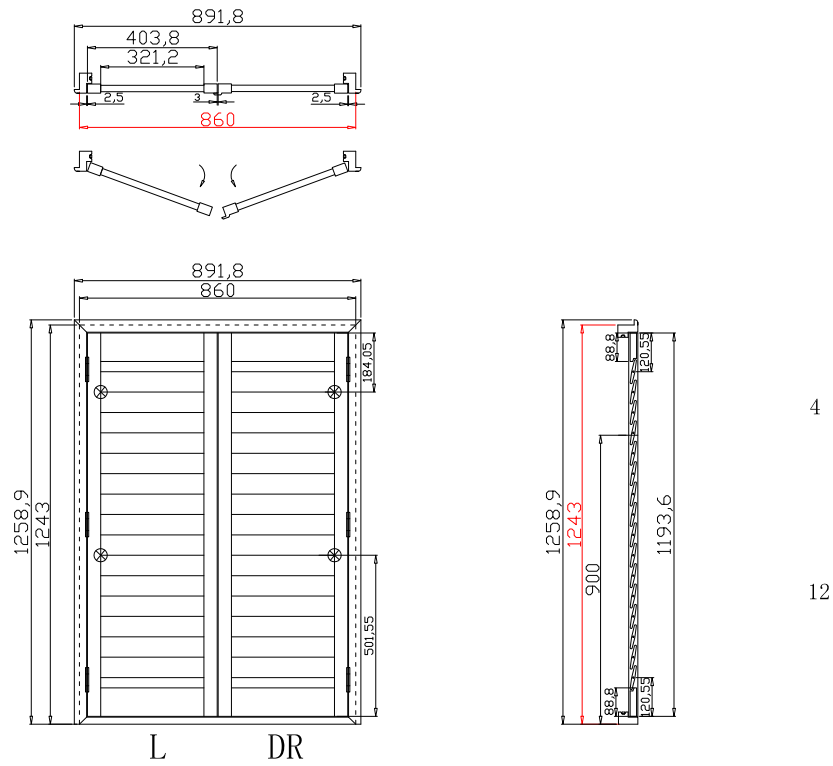

NOTES:

Shutter Color: Winter White(覆盖色)

Hinges Color: White(白色)

Qty(数量): 1

Material(材质): Balmoral Pine Wood(松木)

Configuration(窗扇结构): L-DR,IN, 4SP, 41.3mm Astrigal, Deep BullNose Z Frame 38mm

Tilt rod type(拉杆类型): Easy tilt rod(齿条拉杆)

Louvre Quantity(叶片数量): 32

Louvre Size(叶片尺寸): 319.2mm

Rail Size(上下板尺寸): 371.2mm

Order No(订单号): HOME Callum Ambridge

Item(序号): 4

Room(房间号): Living room left

Louvre Size(叶片类型): 76mm