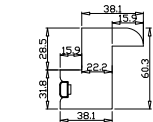

Tilt rod type(拉杆类型): Easy tilt rod(齿条拉杆)

Louvre Quantity(叶片数量): 24,12

Louvre Size(叶片尺寸): 515.95mm,468.4mm

Rail Size(上下板尺寸): 567.95mm,520.4mm

Order No(订单号): ABC 51167 ROSS

Item(序号): 1

Room(房间号): MASTER

Louvre Size(叶片类型): 89mm

Z Sill Plate

Deep BullNose Z Frame 38mm