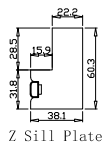

Tilt rod type(拉杆类型): Easy tilt rod(齿条拉杆)

Louvre Quantity(叶片数量): 24,12

Louvre Size(叶片尺寸): 515.95mm,468.4mm

Rail Size(上下板尺寸): 567.95mm,520.4mm

Order No(订单号): ABC 51167 ROSS

Item(序号): 1

Room(房间号): MASTER

Louvre Size(叶片类型): 89mm

Z Sill Plate

Deep BullNose Z Frame 38mm