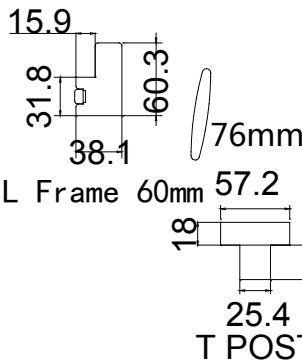

L T L T R

Deep Plain L Frame 60mm

NOTES:

Shutter Color: 001 Super White
Hinges Color: White
Qty(数量): 1

Material(材质): Balmoral Pine Wood (松木)

Configuration(窗扇结构): LTLTR,IN,4side,Butt

Tilt rod type(拉杆类型): Easy tilt System

Louvre Quantity(叶片数量): 51

Louvre Size(叶片尺寸): 578.8mm

Rail Size(上下板尺寸): 630.3mm

Order No(订单号): REG 14892 - Bacon

Item(序号): 8

Room(房间号): LOUNGE BAY LH2

Louvre Size(叶片类型): 76mm

Stile 41.3mm, Deep Plain L Frame 60mm