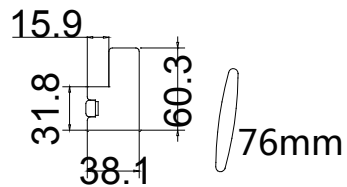

Deep Plain L Frame 60mm

NOTES:

Shutter Color: 001 Super White

Hinges Color: White

Qty(数量): 1

Material(材质): Balmoral Pine Wood (松木)

Configuration(窗扇结构): L-DR,IN,4side, Astrigal Stile 41.3mm,Deep Plain L Frame 60mm

Tilt rod type(拉杆类型): Easy tilt System

Louvre Quantity(叶片数量): 28

Louvre Size(叶片尺寸): 459.5mm

Rail Size(上下板尺寸): 511mm

Order No(订单号): REG 14892 - Bacon

Item(序号): 2

Room(房间号): front rh bed

Louvre Size(叶片类型): 76mm