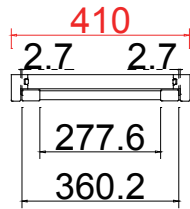

Louvre Size(叶片尺寸): 458mm

Rail Size(上下板尺寸): 509.5mm

Order No(订单号): REG 14892 - Bacon

Item(序号): 3

Room(房间号): REAR LH bed

Louvre Size(叶片类型): 76mm

L R

28

Tilt rod type(拉杆类型): Easy tilt System

Louvre Quantity(叶片数量): 28

Louvre Size(叶片尺寸): 318mm

Rail Size(上下板尺寸): 369.5mm

Order No(订单号): REG 14892 - Bacon

Item(序号): 4

Room(房间号): REAR RH bed

Louvre Size(叶片类型): 76mm

Material(材质): Balmoral Pine Wood ( 松木 )

Configuration(窗扇结构): L-DR,IN,4side, Astrigal Stile 41.3mm,Deep Plain L Frame 60mm

Tilt rod type(拉杆类型): Easy tilt System

Louvre Quantity(叶片数量): 28

Louvre Size(叶片尺寸): 457mm

Rail Size(上下板尺寸): 508.5mm

Order No(订单号): REG 14892 - Bacon

Item(序号): 5

Room(房间号): GROUND FLOOR OFFICE

Louvre Size(叶片类型): 76mm

R

17

NOTES: