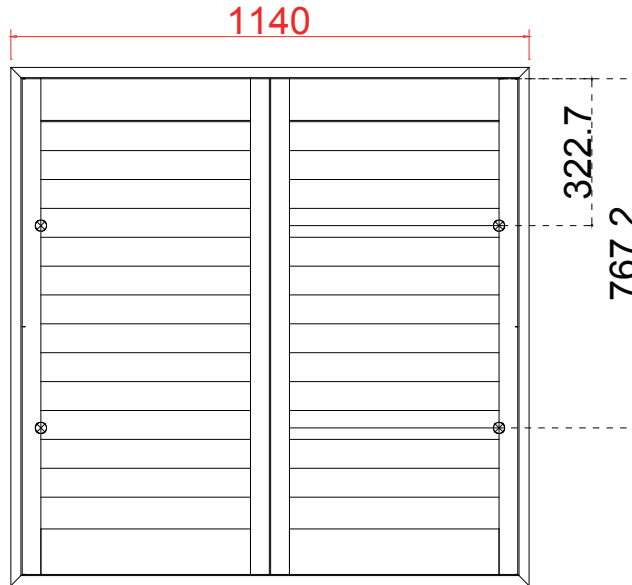

L R

28

NOTES:

Shutter Color: 001 Super White

Hinges Color: White

Qty(数量): 1

Material(材质): Balmoral Pine Wood (松木)

Configuration(窗扇结构): L-DR,IN,4side, Astrigal Stile 41.3mm,Deep Plain L Frame 60mm

Tilt rod type(拉杆类型): Easy tilt System

Louvre Quantity(叶片数量): 28

Louvre Size(叶片尺寸): 459.5mm

Rail Size(上下板尺寸): 511mm

Order No(订单号): REG 14892 - Bacon

Item(序号): 2

Room(房间号): front rh bed

Louvre Size(叶片类型): 76mm