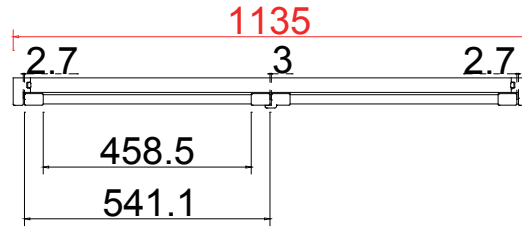

Louvre Size(叶片尺寸): 458mm

Rail Size(上下板尺寸): 509.5mm

Order No(订单号): REG 14892 - Bacon

Item(序号): 3

Room(房间号): REAR LH bed

Louvre Size(叶片类型): 76mm

L R

28

Tilt rod type(拉杆类型): Easy tilt System

Louvre Quantity(叶片数量): 28

Louvre Size(叶片尺寸): 318mm

Rail Size(上下板尺寸): 369.5mm

Order No(订单号): REG 14892 - Bacon

Item(序号): 4

Room(房间号): REAR RH bed

Louvre Size(叶片类型): 76mm

Material(材质): Balmoral Pine Wood ( 松木 )

Configuration(窗扇结构): L-DR,IN,4side, Astrigal Stile 41.3mm,Deep Plain L Frame 60mm

Tilt rod type(拉杆类型): Easy tilt System

Louvre Quantity(叶片数量): 28

Louvre Size(叶片尺寸): 457mm