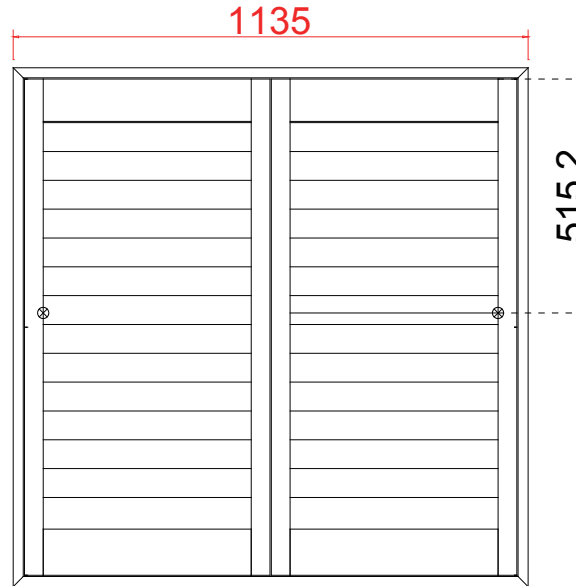

Louvre Size(叶片尺寸): 458mm

Rail Size(上下板尺寸): 509.5mm

Order No(订单号): REG 14892 - Bacon

Item(序号): 3

Room(房间号): REAR LH bed

Louvre Size(叶片类型): 76mm

L R

28

Tilt rod type(拉杆类型): Easy tilt System

Louvre Quantity(叶片数量): 28

Louvre Size(叶片尺寸): 318mm

Rail Size(上下板尺寸): 369.5mm

Order No(订单号): REG 14892 - Bacon

Item(序号): 4

Room(房间号): REAR RH bed

Louvre Size(叶片类型): 76mm

Rail Size(上下板尺寸): 508.5mm

Order No(订单号): REG 14892 - Bacon

Item(序号): 5

Room(房间号): GROUND FLOOR OFFICE

Louvre Size(叶片类型): 76mm

R

17

NOTES: