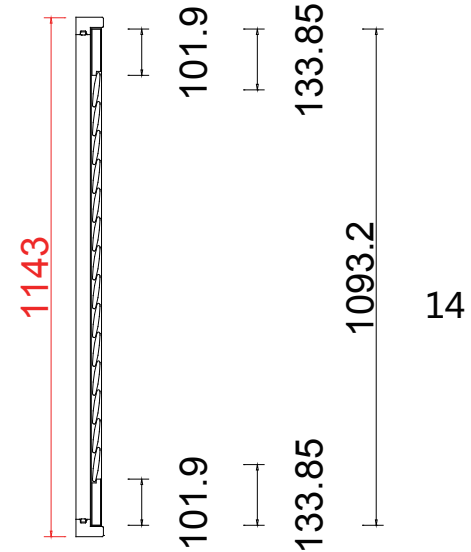

L R

28

14

Deep Plain L Frame 60mm

NOTES:

Shutter Color: 001 Super White

Hinges Color: White

Qty(数量): 1

Material(材质): Balmoral Pine Wood (松木)

Configuration(窗扇结构): L-DR,IN,4side, Astrigal Stile 41.3mm,Deep Plain L Frame 60mm

Tilt rod type(拉杆类型): Easy tilt System

Louvre Quantity(叶片数量): 28

Louvre Size(叶片尺寸): 457mm

Rail Size(上下板尺寸): 508.5mm

Order No(订单号): REG 14892 - Bacon

Item(序号): 5

Room(房间号): GROUND FLOOR OFFICE

Louvre Size(叶片类型): 76mm