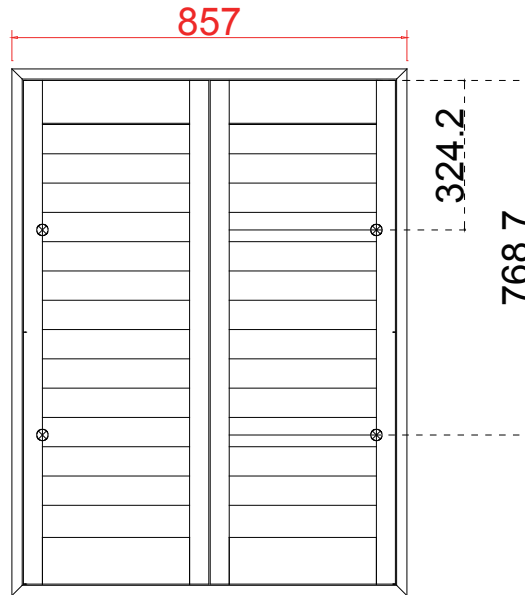

Rail Size(上下板尺寸): 511mm

Order No(订单号): REG 14892 - Bacon

Item(序号): 2

Room(房间号): front rh bed

Louvre Size(叶片类型): 76mm

Deep Plain L Frame 60mm

**NOTES:**

Shutter Color: 001 Super White

Louvre Size(叶片尺寸): 458mm

Rail Size(上下板尺寸): 509.5mm

Order No(订单号): REG 14892 - Bacon

Item(序号): 3

Room(房间号): REAR LH bed

Louvre Size(叶片类型): 76mm

L R

28

Tilt rod type(拉杆类型): Easy tilt System

Louvre Quantity(叶片数量): 28

Louvre Size(叶片尺寸): 318mm

Rail Size(上下板尺寸): 369.5mm

Order No(订单号): REG 14892 - Bacon

Item(序号): 4

Room(房间号): REAR RH bed

Louvre Size(叶片类型): 76mm