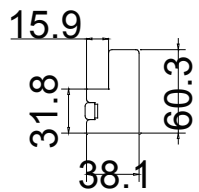

Rail Size(上下板尺寸): 511mm

Order No(订单号): REG 14892 - Bacon

Item(序号): 2

Room(房间号): front rh bed

Louvre Size(叶片类型): 76mm

Deep Plain L Frame 60mm

**NOTES:**

Shutter Color: 001 Super White

Louvre Size(叶片尺寸): 458mm

Rail Size(上下板尺寸): 509.5mm

Order No(订单号): REG 14892 - Bacon

Item(序号): 3

Room(房间号): REAR LH bed

Louvre Size(叶片类型): 76mm

L R

28

Tilt rod type(拉杆类型): Easy tilt System

Louvre Quantity(叶片数量): 28

Louvre Size(叶片尺寸): 318mm

Rail Size(上下板尺寸): 369.5mm

Order No(订单号): REG 14892 - Bacon

Item(序号): 4

Room(房间号): REAR RH bed

Louvre Size(叶片类型): 76mm