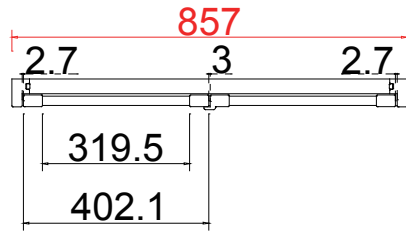

Rail Size(上下板尺寸): 511mm

Order No(订单号): REG 14892 - Bacon

Item(序号): 2

Room(房间号): front rh bed

Louvre Size(叶片类型): 76mm

Deep Plain L Frame 60mm

**NOTES:**

Shutter Color: 001 Super White

Louvre Size(叶片尺寸): 458mm

Rail Size(上下板尺寸): 509.5mm

Order No(订单号): REG 14892 - Bacon

Item(序号): 3

Room(房间号): REAR LH bed

Louvre Size(叶片类型): 76mm

L R

28

Tilt rod type(拉杆类型): Easy tilt System

Louvre Quantity(叶片数量): 28

Louvre Size(叶片尺寸): 318mm

Rail Size(上下板尺寸): 369.5mm

Order No(订单号): REG 14892 - Bacon

Item(序号): 4

Room(房间号): REAR RH bed

Louvre Size(叶片类型): 76mm