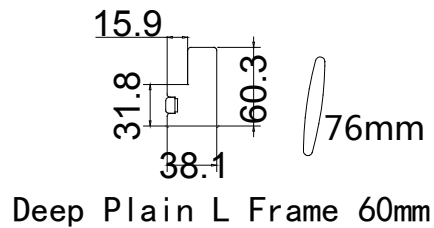

Material(材质): Balmoral Pine Wood ( 松木 )

Configuration(窗扇结构): L-DR,IN,4side, Astrigal Stile 41.3mm,Deep Plain L Frame 60mm

Tilt rod type(拉杆类型): Easy tilt System

Louvre Quantity(叶片数量): 28

Louvre Size(叶片尺寸): 457mm

Rail Size(上下板尺寸): 508.5mm

Order No(订单号): REG 14892 - Bacon

Item(序号): 5

Room(房间号): GROUND FLOOR OFFICE

Louvre Size(叶片类型): 76mm

R

17

NOTES:

Shutter Color: 001 Super White

Hinges Color: White

Qty(数量): 1

Material(材质): Balmoral Pine Wood ( 松木 ) Louvre Size(叶片类型): 76mm

Configuration(窗扇结构): R,IN,4side,Butt Stile 41.3mm,Deep Plain L Frame 60mm

Tilt rod type(拉杆类型): Easy tilt System

Louvre Quantity(叶片数量): 17

Louvre Size(叶片尺寸): 276.1mm

Rail Size(上下板尺寸): 327.6mm

Order No(订单号): REG 14892 - Bacon

Item(序号): 6

Room(房间号): LOUNGE BAY LH1

Deep Plain L Frame 60mm

NOTES: L