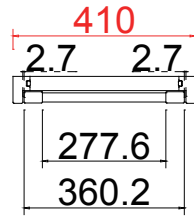

Rail Size(上下板尺寸): 508.5mm

Order No(订单号): REG 14892 - Bacon

Item(序号): 5

Room(房间号): GROUND FLOOR OFFICE

Louvre Size(叶片类型): 76mm

R

17

NOTES:

Louvre Quantity(叶片数量): 17

Louvre Size(叶片尺寸): 276.1mm

Rail Size(上下板尺寸): 327.6mm

Order No(订单号): REG 14892 - Bacon

Item(序号): 6

Room(房间号): LOUNGE BAY LH1

Deep Plain L Frame 60mm

NOTES: L

Louvre Quantity(叶片数量): 17

Louvre Size(叶片尺寸): 276.1mm

Rail Size(上下板尺寸): 327.6mm

Order No(订单号): REG 14892 - Bacon

Item(序号): 7

Room(房间号): LOUNGE BAY LH3

Louvre Size(叶片类型): 76mm

17