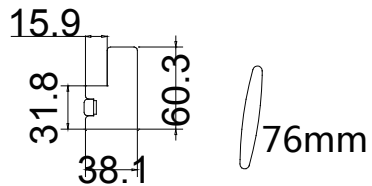

Deep Plain L Frame 60mm

NOTES:

Shutter Color: 001 Super White

Hinges Color: White

Qty(数量): 1

Material(材质): Balmoral Pine Wood (松木)

Configuration(窗扇结构): L-DR,IN,4side, Astrigal Stile 41.3mm,Deep Plain L Frame 60mm

Tilt rod type(拉杆类型): Easy tilt System

Louvre Quantity(叶片数量): 28

Louvre Size(叶片尺寸): 457mm

Rail Size(上下板尺寸): 508.5mm

Order No(订单号): REG 14892 - Bacon

Item(序号): 5

Room(房间号): GROUND FLOOR OFFICE

Louvre Size(叶片类型): 76mm