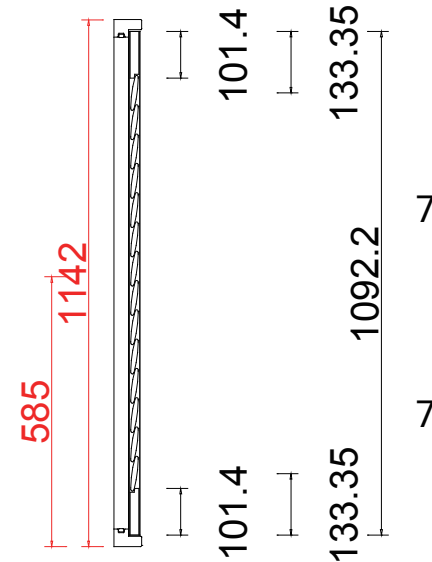

Rail Size(上下板尺寸): 511mm

Order No(订单号): REG 14892 - Bacon

Item(序号): 2

Room(房间号): front rh bed

Louvre Size(叶片类型): 76mm

Deep Plain L Frame 60mm

**NOTES:**

Shutter Color: 001 Super White

Louvre Size(叶片尺寸): 458mm

Rail Size(上下板尺寸): 509.5mm

Order No(订单号): REG 14892 - Bacon

Item(序号): 3

Room(房间号): REAR LH bed

Louvre Size(叶片类型): 76mm

L R

28

Tilt rod type(拉杆类型): Easy tilt System

Louvre Quantity(叶片数量): 28

Louvre Size(叶片尺寸): 318mm

Rail Size(上下板尺寸): 369.5mm

Order No(订单号): REG 14892 - Bacon

Item(序号): 4

Room(房间号): REAR RH bed

Louvre Size(叶片类型): 76mm