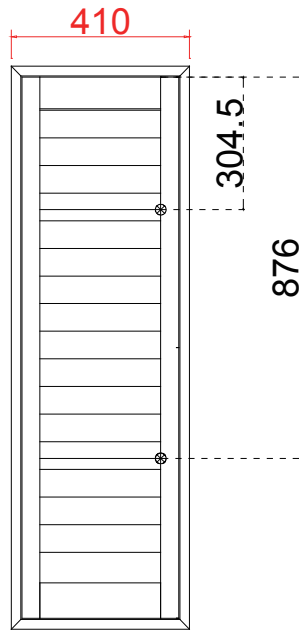

Louvre Size(叶片尺寸): 458mm

Rail Size(上下板尺寸): 509.5mm

Order No(订单号): REG 14892 - Bacon

Item(序号): 3

Room(房间号): REAR LH bed

Louvre Size(叶片类型): 76mm

L R

28

Material(材质): Balmoral Pine Wood ( 松木 )

Configuration(窗扇结构): L-DR,IN,4side, Astrigal Stile 41.3mm,Deep Plain L Frame 60mm

Tilt rod type(拉杆类型): Easy tilt System

Louvre Quantity(叶片数量): 28

Louvre Size(叶片尺寸): 457mm

Rail Size(上下板尺寸): 508.5mm

Order No(订单号): REG 14892 - Bacon

Item(序号): 5

Room(房间号): GROUND FLOOR OFFICE

Louvre Size(叶片类型): 76mm

R

17

NOTES:

Louvre Quantity(叶片数量): 17

Louvre Size(叶片尺寸): 276.1mm

Rail Size(上下板尺寸): 327.6mm

Order No(订单号): REG 14892 - Bacon

Item(序号): 6

Room(房间号): LOUNGE BAY LH1

Deep Plain L Frame 60mm

NOTES: L