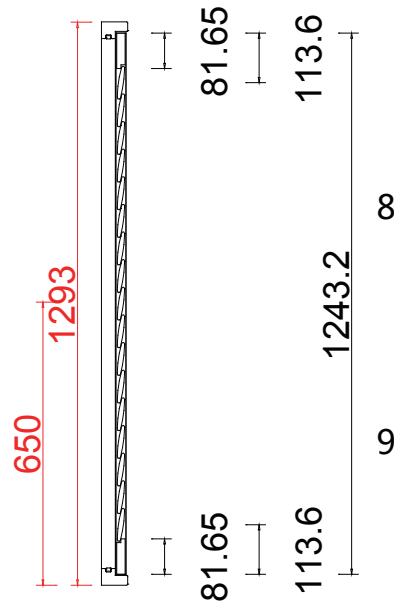

Tilt rod type(拉杆类型): Easy tilt System

Louvre Quantity(叶片数量): 28

Louvre Size(叶片尺寸): 318mm

Rail Size(上下板尺寸): 369.5mm

Order No(订单号): REG 14892 - Bacon

Item(序号): 4

Room(房间号): REAR RH bed

Louvre Size(叶片类型): 76mm

Material(材质): Balmoral Pine Wood ( 松木 )

Configuration(窗扇结构): L-DR,IN,4side, Astrigal Stile 41.3mm,Deep Plain L Frame 60mm

Tilt rod type(拉杆类型): Easy tilt System

Louvre Quantity(叶片数量): 28

Louvre Size(叶片尺寸): 457mm

Rail Size(上下板尺寸): 508.5mm

Order No(订单号): REG 14892 - Bacon

Item(序号): 5

Room(房间号): GROUND FLOOR OFFICE

Louvre Size(叶片类型): 76mm

R

17

NOTES:

Louvre Quantity(叶片数量): 17

Louvre Size(叶片尺寸): 276.1mm

Rail Size(上下板尺寸): 327.6mm

Order No(订单号): REG 14892 - Bacon

Item(序号): 6

Room(房间号): LOUNGE BAY LH1

Deep Plain L Frame 60mm

NOTES: L