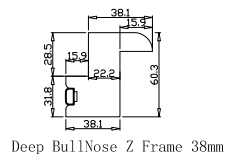

Tilt rod type(拉杆类型): Easy tilt rod(齿条拉杆)

Louvre Quantity(叶片数量): 24

Louvre Size(叶片尺寸): 470.2mm

Rail Size(上下板尺寸): 522.2mm

magnet on panel and magnet catches on Light gap strip

注意底部挡光木条上面需要安装磁铁片

Order No(订单号):GRA 26604 DINES

Item(序号): 1

Room(房间号):

Louvre Size(叶片类型): 89mm

Deep BullNose Z Frame 38mm

Batten: 20*20*1085.8 (mm)
Timeless White(覆盖色)