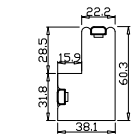

Louvre Quantity(叶片数量): 14,18,14

Louvre Size(叶片尺寸): 256.6mm,841mm,253.6mm

Rail Size(上下板尺寸): 308.6mm,893mm,305.6mm

Order No(订单号): ABC 51088 BYRNE

Item(序号): 1

Room(房间号): LH BEDROOM

Louvre Size(叶片类型): 89mm

T-Post-46.5

Double Insert L Frame 60mm

**NOTES:**

Shutter Color: Timeless White(覆盖色)  
 Hinges Color: White(白色)  
 Qty(数量): 1  
 Material(材质): Palowania(桐木)  
 Configuration(窗扇结构): LTMTR,IN, 4Side, 41.3mm Butt, Double Insert L Frame 60mm  
 Tilt rod type(拉杆类型): Easy tilt rod(齿条拉杆)  
 Louvre Quantity(叶片数量): 28,18  
 Louvre Size(叶片尺寸): 251.6mm,841mm  
 Rail Size(上下板尺寸): 303.6mm,893mm

Order No(订单号): ABC 51088 BYRNE  
 Item(序号): 2  
 Room(房间号): RH BEDROOM  
 Louvre Size(叶片类型): 89mm

8

10