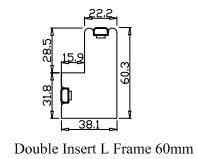

Louvre Quantity(叶片数量): 14,18,14

Louvre Size(叶片尺寸): 256.6mm,841mm,253.6mm

Rail Size(上下板尺寸): 308.6mm,893mm,305.6mm

Order No(订单号): ABC 51088 BYRNE

Item(序号): 1

Room(房间号): LH BEDROOM

Louvre Size(叶片类型): 89mm

T-Post-46.5

Double Insert L Frame 60mm

**NOTES:**

Shutter Color: Timeless White(覆盖色)  
 Hinges Color: White(白色)  
 Qty(数量): 1  
 Material(材质): Palowania(桐木)  
 Configuration(窗扇结构): LTMTR,IN, 4Side, 41.3mm Butt, Double Insert L Frame 60mm  
 Tilt rod type(拉杆类型): Easy tilt rod(齿条拉杆)  
 Louvre Quantity(叶片数量): 28,18  
 Louvre Size(叶片尺寸): 251.6mm,841mm  
 Rail Size(上下板尺寸): 303.6mm,893mm

Order No(订单号): ABC 51088 BYRNE  
 Item(序号): 2  
 Room(房间号): RH BEDROOM  
 Louvre Size(叶片类型): 89mm

8

10