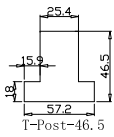

Louvre Quantity(叶片数量): 14,18,14

Louvre Size(叶片尺寸): 256.6mm,841mm,253.6mm

Rail Size(上下板尺寸): 308.6mm,893mm,305.6mm

Order No(订单号): ABC 51088 BYRNE

Item(序号): 1

Room(房间号): LH BEDROOM

Louvre Size(叶片类型): 89mm

T-Post-46.5

Double Insert L Frame 60mm

**NOTES:**

Shutter Color: Timeless White(覆盖色)  
 Hinges Color: White(白色)  
 Qty(数量): 1  
 Material(材质): Palowania(桐木)  
 Configuration(窗扇结构): LTMTR,IN, 4Side, 41.3mm Butt, Double Insert L Frame 60mm  
 Tilt rod type(拉杆类型): Easy tilt rod(齿条拉杆)  
 Louvre Quantity(叶片数量): 28,18  
 Louvre Size(叶片尺寸): 251.6mm,841mm  
 Rail Size(上下板尺寸): 303.6mm,893mm

Order No(订单号): ABC 51088 BYRNE  
 Item(序号): 2  
 Room(房间号): RH BEDROOM  
 Louvre Size(叶片类型): 89mm

8

10