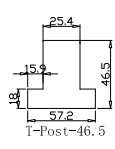

Louvre Quantity(叶片数量): 14,18,14

Louvre Size(叶片尺寸): 256.6mm,841mm,253.6mm

Rail Size(上下板尺寸): 308.6mm,893mm,305.6mm

Order No(订单号): ABC 51088 BYRNE

Item(序号): 1

Room(房间号): LH BEDROOM

Louvre Size(叶片类型): 89mm

T-Post-46.5

Double Insert L Frame 60mm

**NOTES:**

Shutter Color: Timeless White(覆盖色)  
 Hinges Color: White(白色)  
 Qty(数量): 1  
 Material(材质): Palowania(桐木)  
 Configuration(窗扇结构): LTMTR,IN, 4Side, 41.3mm Butt, Double Insert L Frame 60mm  
 Tilt rod type(拉杆类型): Easy tilt rod(齿条拉杆)  
 Louvre Quantity(叶片数量): 28,18  
 Louvre Size(叶片尺寸): 251.6mm,841mm  
 Rail Size(上下板尺寸): 303.6mm,893mm

Order No(订单号): ABC 51088 BYRNE  
 Item(序号): 2  
 Room(房间号): RH BEDROOM  
 Louvre Size(叶片类型): 89mm

8

10