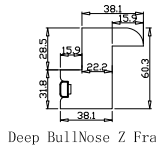

Tilt rod type(拉杆类型): Easy tilt rod(齿条拉杆)

Louvre Quantity(叶片数量): 84

Louvre Size(叶片尺寸): 388.05mm

Rail Size(上下板尺寸): 440.05mm

FRAME TO BE MADE WITH BASSWOOD COLOUR ACORN HARVEST

边框材质为椴木, 颜色为Acorn Harvest(染色)

窗扇材质为桐木, Linen White(覆盖色)

Order No(订单号):ABC 51072 Walker

Item(序号): 1

Room(房间号):

Louvre Size(叶片类型): 76mm

Z Sill Plate

Deep BullNose Z Frame 38mm

NOTES:

Shutter Color: Linen White(覆盖色) & Acorn Harvest(染色)

Hinges Color: Pearl(珍珠白)

Qty(数量): 1

Material(材质): Paulownia(桐木) & Basswood(椴木)

Configuration(窗扇结构): LDL-DRDR, IN, 4SP, 41.3mm Astrigal, Deep BullNose Z Frame 38mm

Tilt rod type(拉杆类型): Easy tilt rod(齿条拉杆)

Louvre Quantity(叶片数量): 84

Louvre Size(叶片尺寸): 235.3mm

Rail Size(上下板尺寸): 287.3mm

FRAME TO BE MADE WITH BASSWOOD COLOUR ACORN HARVEST

边框材质为椴木, 颜色为Acorn Harvest(染色)

窗扇材质为桐木, Linen White(覆盖色)

Order No(订单号): ABC 51072 Walker

Item(序号): 2

Room(房间号):