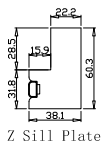

Tilt rod type(拉杆类型): Easy tilt rod(齿条拉杆)

Louvre Quantity(叶片数量): 84

Louvre Size(叶片尺寸): 388.05mm

Rail Size(上下板尺寸): 440.05mm

FRAME TO BE MADE WITH BASSWOOD COLOUR ACORN HARVEST

边框材质为椴木, 颜色为Acorn Harvest(染色)

窗扇材质为桐木, Linen White(覆盖色)

Order No(订单号):ABC 51072 Walker

Item(序号): 1

Room(房间号):

Louvre Size(叶片类型): 76mm

Z Sill Plate

Deep BullNose Z Frame 38mm

NOTES:

Shutter Color: Linen White(覆盖色) & Acorn Harvest(染色)

Louvre Size(叶片尺寸): 235.3mm

Rail Size(上下板尺寸): 287.3mm

FRAME TO BE MADE WITH BASSWOOD COLOUR ACORN HARVEST

边框材质为椴木, 颜色为Acorn Harvest(染色)

窗扇材质为桐木, Linen White(覆盖色)

Order No(订单号): ABC 51072 Walker

Item(序号): 2

Room(房间号):

Louvre Size(叶片类型): 76mm

Z Sill Plate

Deep BullNose Z Frame 38mm