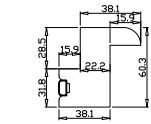

Louvre Size(叶片尺寸): 235.3mm

Rail Size(上下板尺寸): 287.3mm

FRAME TO BE MADE WITH BASSWOOD COLOUR ACORN HARVEST

边框材质为椴木, 颜色为Acorn Harvest(染色)

窗扇材质为桐木, Linen White(覆盖色)

Order No(订单号): ABC 51072 Walker

Item(序号): 2

Room(房间号):

Louvre Size(叶片类型): 76mm

Z Sill Plate

Deep BullNose Z Frame 38mm