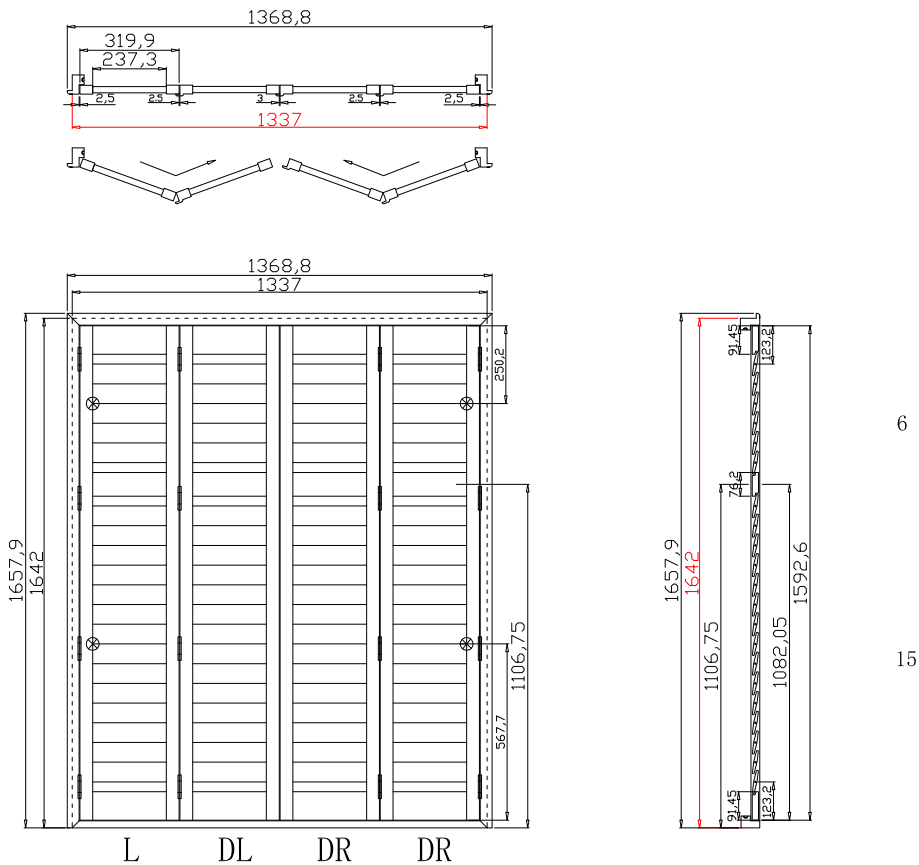

Tilt rod type(拉杆类型): Easy tilt rod(齿条拉杆)

Louvre Quantity(叶片数量): 84

Louvre Size(叶片尺寸): 388.05mm

Rail Size(上下板尺寸): 440.05mm

FRAME TO BE MADE WITH BASSWOOD COLOUR ACORN HARVEST

边框材质为椴木, 颜色为Acorn Harvest(染色)

窗扇材质为桐木, Linen White(覆盖色)

Order No(订单号):ABC 51072 Walker

Item(序号): 1

Room(房间号):

Louvre Size(叶片类型): 76mm

Z Sill Plate

Deep BullNose Z Frame 38mm

NOTES:

Shutter Color: Linen White(覆盖色) & Acorn Harvest(染色)

Louvre Size(叶片尺寸): 235.3mm

Rail Size(上下板尺寸): 287.3mm

FRAME TO BE MADE WITH BASSWOOD COLOUR ACORN HARVEST

边框材质为椴木, 颜色为Acorn Harvest(染色)

窗扇材质为桐木, Linen White(覆盖色)

Order No(订单号): ABC 51072 Walker

Item(序号): 2

Room(房间号):

Louvre Size(叶片类型): 76mm

Z Sill Plate

Deep BullNose Z Frame 38mm