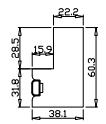

Louvre Size(叶片尺寸): 235.3mm

Rail Size(上下板尺寸): 287.3mm

FRAME TO BE MADE WITH BASSWOOD COLOUR ACORN HARVEST

边框材质为椴木, 颜色为Acorn Harvest(染色)

窗扇材质为桐木, Linen White(覆盖色)

Order No(订单号): ABC 51072 Walker

Item(序号): 2

Room(房间号):

Louvre Size(叶片类型): 76mm

Z Sill Plate

Deep BullNose Z Frame 38mm