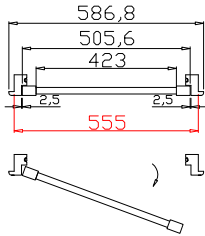

14

NOTES:

Shutter Color:Timeless White(覆盖色)

Hinges Color:White(白色)

Qty(数量): 1

Material(材质): Paulownia(桐木)

Configuration(窗扇结构): L,IN, 4SP, 41.3mm Butt, Deep BullNose Z Frame 38mm

Tilt rod type(拉杆类型): Easy tilt rod(齿条拉杆)

Louvre Quantity(叶片数量): 14

Louvre Size(叶片尺寸): 421mm

Rail Size(上下板尺寸): 473mm

Order No(订单号):BAI G361412 ROBSON

Item(序号): 3

Room(房间号):KITCHEN

Louvre Size(叶片类型): 64mm