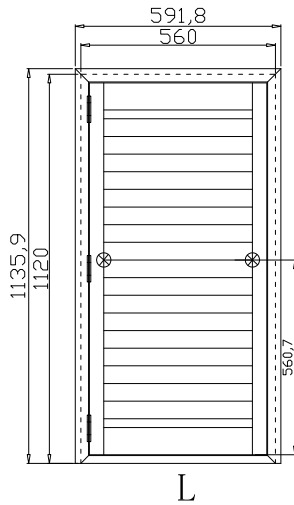

18

NOTES:

Shutter Color:Timeless White(覆盖色)

Hinges Color:White(白色)

Qty(数量): 1

Material(材质): Paulownia(桐木)

Configuration(窗扇结构): L,IN, 4SP, 41.3mm Butt, Deep BullNose Z Frame 38mm

Tilt rod type(拉杆类型): Easy tilt rod(齿条拉杆)

Louvre Quantity(叶片数量): 18

Louvre Size(叶片尺寸): 426mm

Rail Size(上下板尺寸): 478mm

Order No(订单号):BAI G361412 ROBSON

Item(序号): 2

Room(房间号):LOUNGE

Louvre Size(叶片类型): 64mm