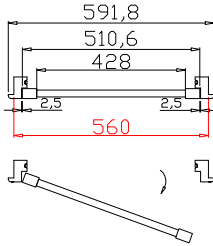

18

NOTES:

Shutter Color:Timeless White(覆盖色)

Hinges Color:White(白色)

Qty(数量): 1

Material(材质): Paulownia(桐木)

Configuration(窗扇结构): L,IN, 4SP, 41.3mm Butt, Deep BullNose Z Frame 38mm

Tilt rod type(拉杆类型): Easy tilt rod(齿条拉杆)

Louvre Quantity(叶片数量): 18

Louvre Size(叶片尺寸): 426mm

Rail Size(上下板尺寸): 478mm

Order No(订单号):BAI G361412 ROBSON

Item(序号): 2

Room(房间号):LOUNGE

Louvre Size(叶片类型): 64mm