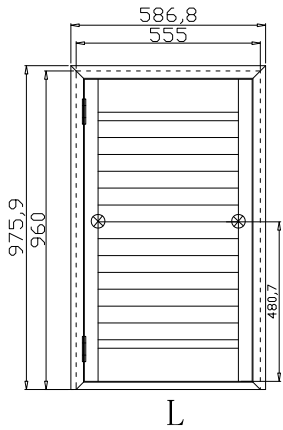

14

NOTES:

Shutter Color:Timeless White(覆盖色)

Hinges Color:White(白色)

Qty(数量): 1

Material(材质): Paulownia(桐木)

Configuration(窗扇结构): L,IN, 4SP, 41.3mm Butt, Deep BullNose Z Frame 38mm

Tilt rod type(拉杆类型): Easy tilt rod(齿条拉杆)

Louvre Quantity(叶片数量): 14

Louvre Size(叶片尺寸): 421mm

Rail Size(上下板尺寸): 473mm

Order No(订单号):BAI G361412 ROBSON

Item(序号): 3

Room(房间号):KITCHEN

Louvre Size(叶片类型): 64mm