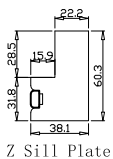

Louvre Quantity(叶片数量): 36

Louvre Size(叶片尺寸): 450.2mm

Rail Size(上下板尺寸): 502.2mm

Order No(订单号):BAI G361412 ROBSON

Item(序号): 1

Room(房间号):REAR BED

Louvre Size(叶片类型): 64mm

Z Sill Plate

Rail Size(上下板尺寸): 478mm

Order No(订单号):BAI G361412 ROBSON

Item(序号): 4

Room(房间号):FRONT BED

Louvre Size(叶片类型): 64mm

Z Sill Plate

Deep BullNose Z Frame 38mm

14

Louvre Quantity(叶片数量): 14

Louvre Size(叶片尺寸): 286mm

Rail Size(上下板尺寸): 338mm

Order No(订单号):BAI G361412 ROBSON

Item(序号): 5

Room(房间号):BATHROOM

Louvre Size(叶片类型): 64mm

Z Sill Plate