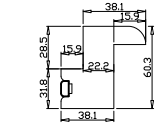

Louvre Quantity(叶片数量): 36

Louvre Size(叶片尺寸): 450.2mm

Rail Size(上下板尺寸): 502.2mm

Order No(订单号):BAI G361412 ROBSON

Item(序号): 1

Room(房间号):REAR BED

Louvre Size(叶片类型): 64mm

Z Sill Plate

Tilt rod type(拉杆类型): Easy tilt rod(齿条拉杆)

Louvre Quantity(叶片数量): 18

Louvre Size(叶片尺寸): 426mm

Rail Size(上下板尺寸): 478mm

Order No(订单号):BAI G361412 ROBSON

Item(序号): 2

Room(房间号):LOUNGE

Louvre Size(叶片类型): 64mm