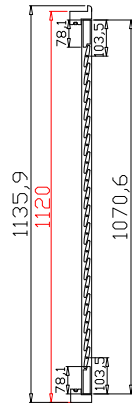

18

NOTES:

Shutter Color:Timeless White(覆盖色)

Hinges Color:White(白色)

Qty(数量): 1

Material(材质): Paulownia(桐木)

Configuration(窗扇结构): R,IN, 4SP, 41.3mm Butt, Deep BullNose Z Frame 38mm

Tilt rod type(拉杆类型): Easy tilt rod(齿条拉杆)

Louvre Quantity(叶片数量): 18

Louvre Size(叶片尺寸): 426mm

Rail Size(上下板尺寸): 478mm

Order No(订单号):BAI G361412 ROBSON

Item(序号): 4

Room(房间号):FRONT BED

Louvre Size(叶片类型): 64mm