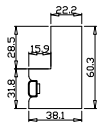

Louvre Quantity(叶片数量): 36

Louvre Size(叶片尺寸): 450.2mm

Rail Size(上下板尺寸): 502.2mm

Order No(订单号):BAI G361412 ROBSON

Item(序号): 1

Room(房间号):REAR BED

Louvre Size(叶片类型): 64mm

Z Sill Plate

Tilt rod type(拉杆类型): Easy tilt rod(齿条拉杆)

Louvre Quantity(叶片数量): 18

Louvre Size(叶片尺寸): 426mm

Rail Size(上下板尺寸): 478mm

Order No(订单号):BAI G361412 ROBSON

Item(序号): 2

Room(房间号):LOUNGE

Louvre Size(叶片类型): 64mm

Rail Size(上下板尺寸): 478mm

Order No(订单号):BAI G361412 ROBSON

Item(序号): 4

Room(房间号):FRONT BED

Louvre Size(叶片类型): 64mm

Z Sill Plate

Deep BullNose Z Frame 38mm

14

Louvre Quantity(叶片数量): 14

Louvre Size(叶片尺寸): 286mm

Rail Size(上下板尺寸): 338mm

Order No(订单号):BAI G361412 ROBSON

Item(序号): 5

Room(房间号):BATHROOM

Louvre Size(叶片类型): 64mm

Z Sill Plate