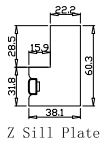

Louvre Quantity(叶片数量): 36

Louvre Size(叶片尺寸): 319.7mm

Rail Size(上下板尺寸): 371.7mm

Order No(订单号): GRA 26650 McMaster

Item(序号): 2

Room(房间号): DINING

Louvre Size(叶片类型): 76mm

Z Sill Plate

Louvre Size(叶片尺寸): 324.25mm

Rail Size(上下板尺寸): 376.25mm

Order No(订单号): GRA 26650 McMaster

Item(序号): 6

Room(房间号): BED 2 LEFT

Louvre Size(叶片类型): 76mm

Double Insert L Frame 60mm

Double Insert L Frame 60mm