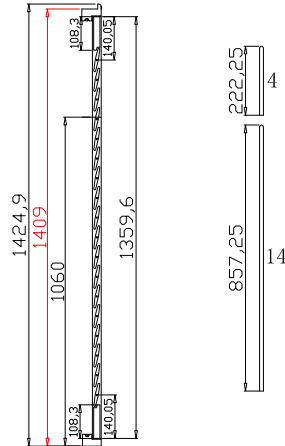

NOTES:

Shutter Color: Timeless White(覆盖色)

Hinges Color: White(白色)

Qty(数量): 1

Material(材质): Paulownia(桐木)

Configuration(窗扇结构): L-DR, IN, 4SP, 41.3mm Astrigal, Deep BullNose Z Frame 38mm

Tilt rod type(拉杆类型): Center tilt rod(中拉杆)

Louvre Quantity(叶片数量): 36

Louvre Size(叶片尺寸): 304.2mm

Rail Size(上下板尺寸): 356.2mm

Order No(订单号): GRA 26650 McMaster

Item(序号): 3

Room(房间号): LOUNGE

Louvre Size(叶片类型): 76mm