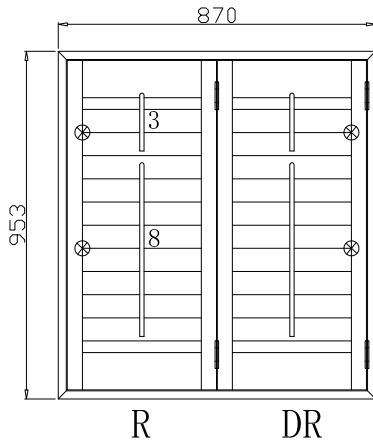

Louvre Size(叶片尺寸): 324.25mm

Rail Size(上下板尺寸): 376.25mm

Order No(订单号): GRA 26650 McMaster

Item(序号): 6

Room(房间号): BED 2 LEFT

Louvre Size(叶片类型): 76mm

Double Insert L Frame 60mm

Double Insert L Frame 60mm