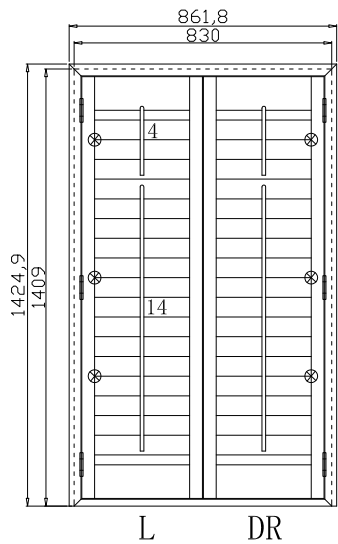

NOTES:

Shutter Color: Timeless White(覆盖色)

Hinges Color: White(白色)

Qty(数量): 1

Material(材质): Paulownia(桐木)

Configuration(窗扇结构): L-DR, IN, 4SP, 41.3mm Astrigal, Deep BullNose Z Frame 38mm

Tilt rod type(拉杆类型): Center tilt rod(中拉杆)

Louvre Quantity(叶片数量): 36

Louvre Size(叶片尺寸): 304.2mm

Rail Size(上下板尺寸): 356.2mm

Order No(订单号): GRA 26650 McMaster

Item(序号): 3

Room(房间号): LOUNGE

Louvre Size(叶片类型): 76mm