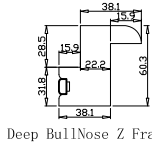

Louvre Quantity(叶片数量): 36

Louvre Size(叶片尺寸): 319.7mm

Rail Size(上下板尺寸): 371.7mm

Order No(订单号): GRA 26650 McMaster

Item(序号): 2

Room(房间号): DINING

Louvre Size(叶片类型): 76mm

Z Sill Plate