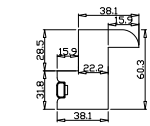

Deep BullNose Z Frame 38mm

NOTES:

Shutter Color: Timeless White(覆盖色)

Hinges Color: White(白色)

Qty(数量): 1

Material(材质): Paulownia(桐木)

Configuration(窗扇结构): L-DR, IN, 4SP, 41.3mm Astrigal, Deep BullNose Z Frame 38mm

Tilt rod type(拉杆类型): Center tilt rod(中拉杆)

Louvre Quantity(叶片数量): 36

Louvre Size(叶片尺寸): 304.2mm

Rail Size(上下板尺寸): 356.2mm

Order No(订单号): GRA 26650 McMaster

Item(序号): 3

Room(房间号): LOUNGE

Louvre Size(叶片类型): 76mm