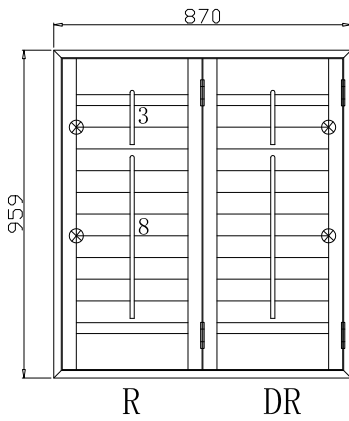

Material(材质): Paulownia(桐木)

Configuration(窗扇结构): LDL, IN, 4Side, 41.3mm Astrigal, Double Insert L Frame 60mm

Tilt rod type(拉杆类型): Center tilt rod(中拉杆)

Louvre Quantity(叶片数量): 22

Louvre Size(叶片尺寸): 324.25mm

Rail Size(上下板尺寸): 376.25mm

Order No(订单号): GRA 26650 McMaster

Item(序号): 4

Room(房间号): BED 1 LEFT

Louvre Size(叶片类型): 76mm

NOTES:

Shutter Color: Timeless White(覆盖色)

Hinges Color: White(白色)