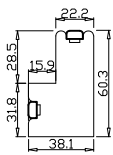

Rail Size(上下板尺寸): 376.25mm

Order No(订单号): GRA 26650 McMaster

Item(序号): 4

Room(房间号): BED 1 LEFT

Louvre Size(叶片类型): 76mm

NOTES:

Shutter Color: Timeless White(覆盖色)

Hinges Color: White(白色)

Qty(数量): 1

Material(材质): Paulownia(桐木)

Configuration(窗扇结构): RDR,IN, 4Side, 41.3mm Astrigal, Double Insert L Frame 60mm

Tilt rod type(拉杆类型): Center tilt rod(中拉杆)

Louvre Quantity(叶片数量): 22

Louvre Size(叶片尺寸): 324.25mm

Rail Size(上下板尺寸): 376.25mm

Order No(订单号): GRA 26650 McMaster

Item(序号): 5

Room(房间号): BED 1 RIGHT

Louvre Size(叶片类型): 76mm

Double Insert L Frame 60mm

NOTES:

Shutter Color: Timeless White(覆盖色)

Louvre Size(叶片尺寸): 324.25mm

Rail Size(上下板尺寸): 376.25mm

Order No(订单号): GRA 26650 McMaster

Item(序号): 6

Room(房间号): BED 2 LEFT

Louvre Size(叶片类型): 76mm

Double Insert L Frame 60mm

Double Insert L Frame 60mm