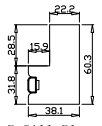

Z Sill Plate