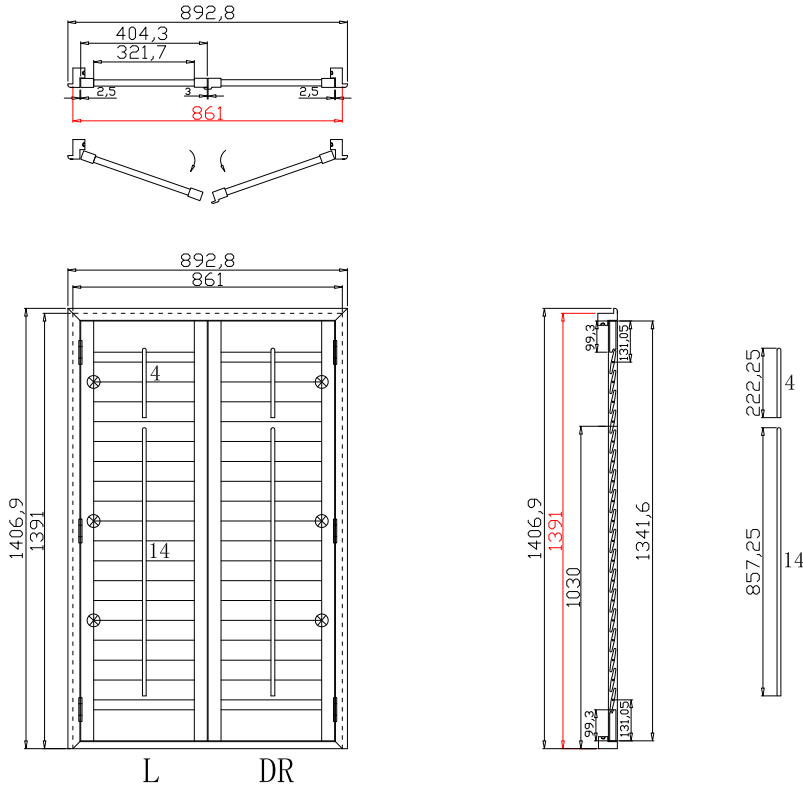

Tilt rod type(拉杆类型): Center tilt rod(中拉杆)

Louvre Quantity(叶片数量): 36

Louvre Size(叶片尺寸): 305.2mm

Rail Size(上下板尺寸): 357.2mm

Order No(订单号): GRA 26650 McMaster

Item(序号): 1

Room(房间号): kitchen

Louvre Size(叶片类型): 76mm

Louvre Quantity(叶片数量): 36

Louvre Size(叶片尺寸): 319.7mm

Rail Size(上下板尺寸): 371.7mm

Order No(订单号): GRA 26650 McMaster

Item(序号): 2

Room(房间号): DINING

Louvre Size(叶片类型): 76mm

Z Sill Plate

Rail Size(上下板尺寸): 376.25mm

Order No(订单号): GRA 26650 McMaster

Item(序号): 5

Room(房间号): BED 1 RIGHT

Louvre Size(叶片类型): 76mm

Double Insert L Frame 60mm

NOTES:

Shutter Color: Timeless White(覆盖色)

Louvre Size(叶片尺寸): 324.25mm

Rail Size(上下板尺寸): 376.25mm

Order No(订单号): GRA 26650 McMaster

Item(序号): 6

Room(房间号): BED 2 LEFT

Louvre Size(叶片类型): 76mm

Double Insert L Frame 60mm

Double Insert L Frame 60mm