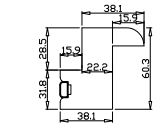

Deep BullNose Z Frame 38mm