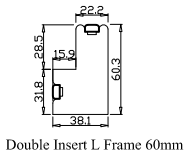

Louvre Quantity(叶片数量): 114

Louvre Size(叶片尺寸): 295mm

Rail Size(上下板尺寸): 347mm

Order No(订单号):ABC 50956 JOHNSTONE

Item(序号): 2

Room(房间号):

Louvre Size(叶片类型): 76mm

Double Insert L Frame 60mm

Louvre Quantity(叶片数量): 19

Louvre Size(叶片尺寸): 119.6mm

Rail Size(上下板尺寸): 171.6mm

Order No(订单号): ABC 50956 JOHNSTONE

Item(序号): 3

Room(房间号):

Louvre Size(叶片类型): 76mm

Double Insert L Frame 60mm

Louvre Quantity(叶片数量): 24,24

Louvre Size(叶片尺寸): 498mm,460mm

Rail Size(上下板尺寸): 550mm,512mm

Order No(订单号): ABC 50956 JOHNSTONE

Item(序号): 4

Room(房间号):

Louvre Size(叶片类型): 89mm

T-Post-46.5

Tilt rod type(拉杆类型): Easy tilt rod(齿条拉杆)

Louvre Quantity(叶片数量): 24,24,24

Louvre Size(叶片尺寸): 395mm,438.5mm,453mm

Rail Size(上下板尺寸): 447mm,490.5mm,505mm

Order No(订单号):ABC 50956 JOHNSTONE

Item(序号): 5

Room(房间号):