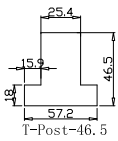

Louvre Quantity(叶片数量): 24,24

Louvre Size(叶片尺寸): 498mm,460mm

Rail Size(上下板尺寸): 550mm,512mm

Order No(订单号): ABC 50956 JOHNSTONE

Item(序号): 4

Room(房间号):

Louvre Size(叶片类型): 89mm

T-Post-46.5

Tilt rod type(拉杆类型): Easy tilt rod(齿条拉杆)

Louvre Quantity(叶片数量): 24,24,24

Louvre Size(叶片尺寸): 395mm,438.5mm,453mm

Rail Size(上下板尺寸): 447mm,490.5mm,505mm

Order No(订单号):ABC 50956 JOHNSTONE

Item(序号): 5

Room(房间号):