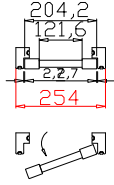

Louvre Quantity(叶片数量): 114

Louvre Size(叶片尺寸): 295mm

Rail Size(上下板尺寸): 347mm

Order No(订单号):ABC 50956 JOHNSTONE

Item(序号): 2

Room(房间号):

Louvre Size(叶片类型): 76mm

Double Insert L Frame 60mm

Louvre Quantity(叶片数量): 19

Louvre Size(叶片尺寸): 119.6mm

Rail Size(上下板尺寸): 171.6mm

Order No(订单号): ABC 50956 JOHNSTONE

Item(序号): 3

Room(房间号):

Louvre Size(叶片类型): 76mm

Double Insert L Frame 60mm

Louvre Quantity(叶片数量): 24,24

Louvre Size(叶片尺寸): 498mm,460mm

Rail Size(上下板尺寸): 550mm,512mm

Order No(订单号): ABC 50956 JOHNSTONE

Item(序号): 4

Room(房间号):

Louvre Size(叶片类型): 89mm

T-Post-46.5