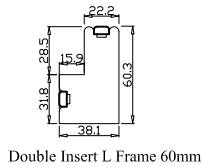

Louvre Quantity(叶片数量): 114

Louvre Size(叶片尺寸): 295mm

Rail Size(上下板尺寸): 347mm

Order No(订单号):ABC 50956 JOHNSTONE

Item(序号): 2

Room(房间号):

Louvre Size(叶片类型): 76mm

Double Insert L Frame 60mm

Louvre Quantity(叶片数量): 19

Louvre Size(叶片尺寸): 119.6mm

Rail Size(上下板尺寸): 171.6mm

Order No(订单号): ABC 50956 JOHNSTONE

Item(序号): 3

Room(房间号):

Louvre Size(叶片类型): 76mm

Double Insert L Frame 60mm

Louvre Quantity(叶片数量): 24,24

Louvre Size(叶片尺寸): 498mm,460mm

Rail Size(上下板尺寸): 550mm,512mm

Order No(订单号): ABC 50956 JOHNSTONE

Item(序号): 4

Room(房间号):

Louvre Size(叶片类型): 89mm

T-Post-46.5

Tilt rod type(拉杆类型): Easy tilt rod(齿条拉杆)

Louvre Quantity(叶片数量): 24,24,24

Louvre Size(叶片尺寸): 395mm,438.5mm,453mm

Rail Size(上下板尺寸): 447mm,490.5mm,505mm

Order No(订单号):ABC 50956 JOHNSTONE

Item(序号): 5

Room(房间号):