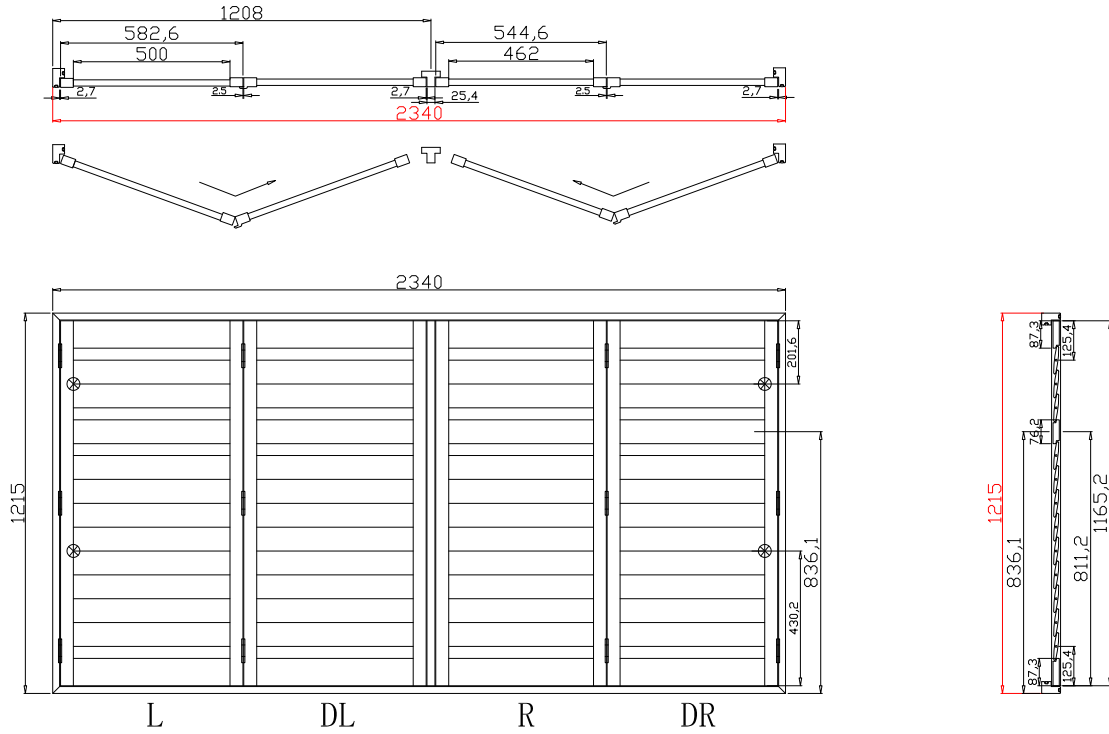

Louvre Quantity(叶片数量): 19

Louvre Size(叶片尺寸): 119.6mm

Rail Size(上下板尺寸): 171.6mm

Order No(订单号): ABC 50956 JOHNSTONE

Item(序号): 3

Room(房间号):

Louvre Size(叶片类型): 76mm

Double Insert L Frame 60mm

Louvre Quantity(叶片数量): 24,24

Louvre Size(叶片尺寸): 498mm,460mm

Rail Size(上下板尺寸): 550mm,512mm

Order No(订单号): ABC 50956 JOHNSTONE

Item(序号): 4

Room(房间号):

Louvre Size(叶片类型): 89mm

T-Post-46.5

Tilt rod type(拉杆类型): Easy tilt rod(齿条拉杆)

Louvre Quantity(叶片数量): 24,24,24

Louvre Size(叶片尺寸): 395mm,438.5mm,453mm

Rail Size(上下板尺寸): 447mm,490.5mm,505mm

Order No(订单号):ABC 50956 JOHNSTONE

Item(序号): 5

Room(房间号):