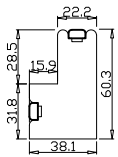

Louvre Quantity(叶片数量): 114

Louvre Size(叶片尺寸): 295mm

Rail Size(上下板尺寸): 347mm

Order No(订单号):ABC 50956 JOHNSTONE

Item(序号): 2

Room(房间号):

Louvre Size(叶片类型): 76mm

Double Insert L Frame 60mm

Louvre Quantity(叶片数量): 19

Louvre Size(叶片尺寸): 119.6mm

Rail Size(上下板尺寸): 171.6mm

Order No(订单号): ABC 50956 JOHNSTONE

Item(序号): 3

Room(房间号):

Louvre Size(叶片类型): 76mm

Double Insert L Frame 60mm

Louvre Quantity(叶片数量): 24,24

Louvre Size(叶片尺寸): 498mm,460mm

Rail Size(上下板尺寸): 550mm,512mm

Order No(订单号): ABC 50956 JOHNSTONE

Item(序号): 4

Room(房间号):

Louvre Size(叶片类型): 89mm

T-Post-46.5

Tilt rod type(拉杆类型): Easy tilt rod(齿条拉杆)

Louvre Quantity(叶片数量): 24,24,24

Louvre Size(叶片尺寸): 395mm,438.5mm,453mm

Rail Size(上下板尺寸): 447mm,490.5mm,505mm

Order No(订单号):ABC 50956 JOHNSTONE

Item(序号): 5

Room(房间号):