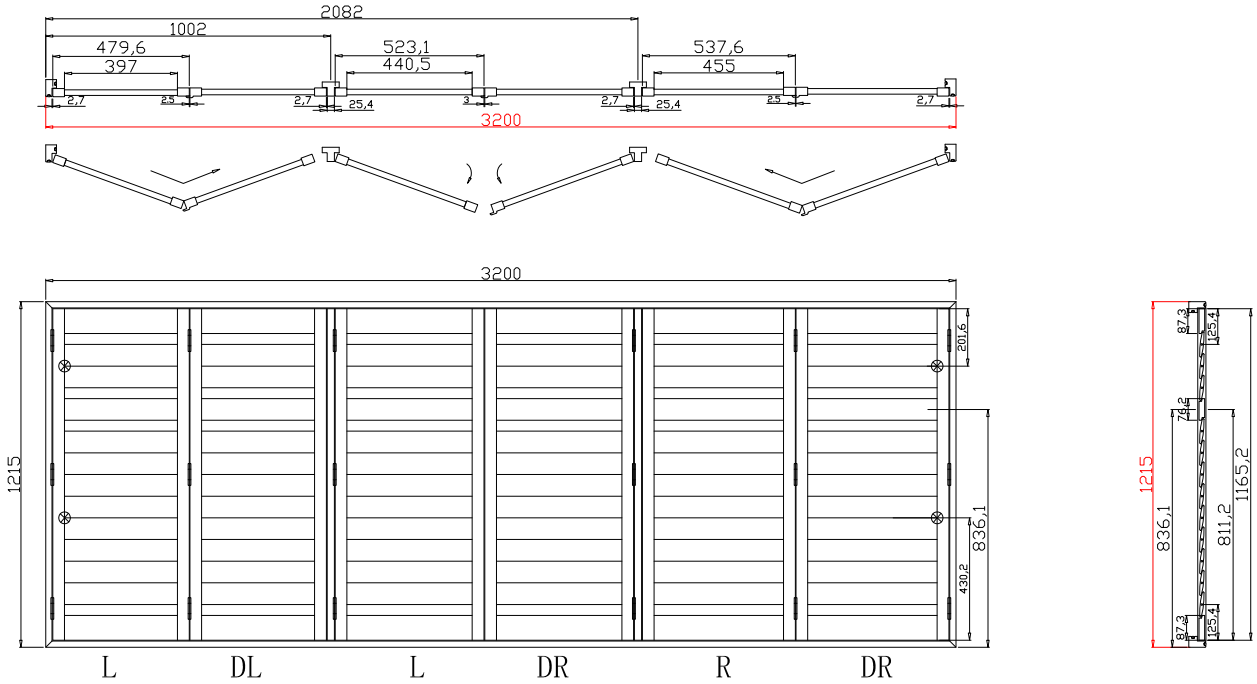

NOTES:

Shutter Color:Timeless White(覆盖色)

Hinges Color:White(白色)

Qty(数量): 1

Material(材质): Palowania(桐木)

Configuration(窗扇结构): LDLTL-DRTRDR,IN, 4Side, 41.3mm Astrigal, Double Insert L Frame 60mm

Tilt rod type(拉杆类型): Easy tilt rod(齿条拉杆)

Louvre Quantity(叶片数量): 24,24,24

Louvre Size(叶片尺寸): 395mm,438.5mm,453mm

Rail Size(上下板尺寸): 447mm,490.5mm,505mm

Order No(订单号):ABC 50956 JOHNSTONE

Item(序号): 5

Room(房间号):

Louvre Size(叶片类型): 89mm