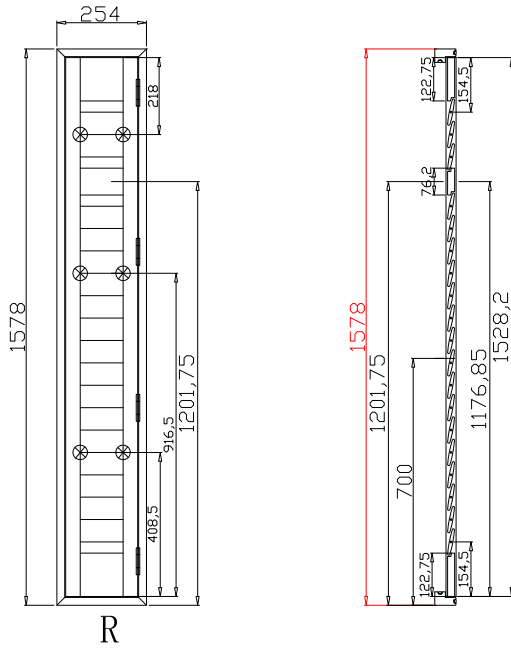

Louvre Quantity(叶片数量): 114

Louvre Size(叶片尺寸): 295mm

Rail Size(上下板尺寸): 347mm

Order No(订单号):ABC 50956 JOHNSTONE

Item(序号): 2

Room(房间号):

Louvre Size(叶片类型): 76mm

Double Insert L Frame 60mm

Louvre Quantity(叶片数量): 19

Louvre Size(叶片尺寸): 119.6mm

Rail Size(上下板尺寸): 171.6mm

Order No(订单号): ABC 50956 JOHNSTONE

Item(序号): 3

Room(房间号):

Louvre Size(叶片类型): 76mm

Double Insert L Frame 60mm

Tilt rod type(拉杆类型): Easy tilt rod(齿条拉杆)

Louvre Quantity(叶片数量): 24,24,24

Louvre Size(叶片尺寸): 395mm,438.5mm,453mm

Rail Size(上下板尺寸): 447mm,490.5mm,505mm

Order No(订单号):ABC 50956 JOHNSTONE

Item(序号): 5

Room(房间号):

Louvre Size(叶片类型): 89mm