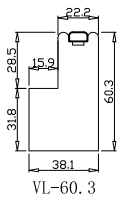

Louvre Quantity(叶片数量): 44

Louvre Size(叶片尺寸): 299.2mm

Rail Size(上下板尺寸): 351.2mm

Order No(订单号):BAI G361365 MATHESON

Item(序号): 1

Room(房间号): BATHROOM

Louvre Size(叶片类型): 64mm

VL-60.3