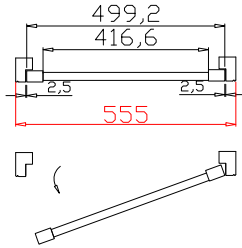

Louvre Quantity(叶片数量): 30

Louvre Size(叶片尺寸): 306mm

Rail Size(上下板尺寸): 333mm

Order No(订单号):BAI G361358 GIBBLING

Item(序号): 1

Room(房间号):BATHROOM

Louvre Size(叶片类型): 64mm

R

NOTES:

Shutter Color: Timeless White(覆盖色)

Hinges Color: White(白色)

Qty(数量): 1

Material(材质): PVC

Configuration(窗扇结构): R, IN, 4Side, 41.3mm Butt, Medium L Frame

Tilt rod type(拉杆类型): Centre Tilt rod(中拉杆)

Louvre Quantity(叶片数量): 15

Louvre Size(叶片尺寸): 414.6mm

Rail Size(上下板尺寸): 441.6mm

Order No(订单号): BAI G361358 GIBBLING

Item(序号): 2

Room(房间号): WC

Louvre Size(叶片类型): 64mm

Medium L Frame