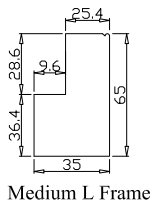

NOTES:

Medium L Frame

Shutter Color:Timeless White(覆盖色)

Hinges Color:White(白色)

Qty(数量): 1

Material(材质): PVC

Configuration(窗扇结构): L-DR,IN, 4Side, 41.3mm Astrigal, Medium L Frame

Tilt rod type(拉杆类型): Centre Tilt rod(中拉杆)

Louvre Quantity(叶片数量): 30

Louvre Size(叶片尺寸): 306mm

Rail Size(上下板尺寸): 333mm

Order No(订单号):BAI G361358 GIBBLING

Item(序号): 1

Room(房间号):BATHROOM

Louvre Size(叶片类型): 64mm

R

Louvre Size(叶片尺寸): 414.6mm

Rail Size(上下板尺寸): 441.6mm

Order No(订单号): BAI G361358 GIBBLING

Item(序号): 2

Room(房间号): WC

Louvre Size(叶片类型): 64mm

Medium L Frame