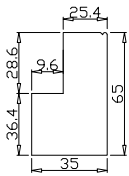

Louvre Quantity(叶片数量): 30

Louvre Size(叶片尺寸): 306mm

Rail Size(上下板尺寸): 333mm

Order No(订单号):BAI G361358 GIBBLING

Item(序号): 1

Room(房间号):BATHROOM

Louvre Size(叶片类型): 64mm

R

Louvre Size(叶片尺寸): 414.6mm

Rail Size(上下板尺寸): 441.6mm

Order No(订单号): BAI G361358 GIBBLING

Item(序号): 2

Room(房间号): WC

Louvre Size(叶片类型): 64mm

Medium L Frame