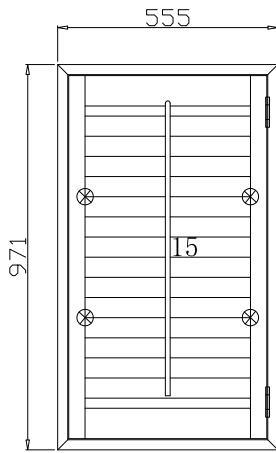

Louvre Quantity(叶片数量): 30

Louvre Size(叶片尺寸): 306mm

Rail Size(上下板尺寸): 333mm

Order No(订单号):BAI G361358 GIBBLING

Item(序号): 1

Room(房间号):BATHROOM

Louvre Size(叶片类型): 64mm

R

NOTES:

Shutter Color: Timeless White(覆盖色)

Hinges Color: White(白色)

Qty(数量): 1

Material(材质): PVC

Configuration(窗扇结构): R, IN, 4Side, 41.3mm Butt, Medium L Frame

Tilt rod type(拉杆类型): Centre Tilt rod(中拉杆)

Louvre Quantity(叶片数量): 15

Louvre Size(叶片尺寸): 414.6mm

Rail Size(上下板尺寸): 441.6mm

Order No(订单号): BAI G361358 GIBBLING

Item(序号): 2

Room(房间号): WC

Louvre Size(叶片类型): 64mm

Medium L Frame