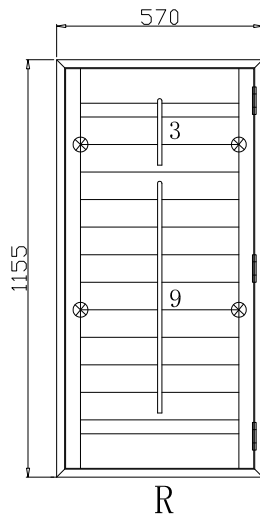

Louvre Quantity(叶片数量): 33

Louvre Size(叶片尺寸): 473.1mm

Rail Size(上下板尺寸): 525.1mm

Order No(订单号): BAI G361291 AITCHINSON

Item(序号): 1

Room(房间号): DINER

Louvre Size(叶片类型): 89mm

NOTES:

Louvre Quantity(叶片数量): 12

Louvre Size(叶片尺寸): 436mm

Rail Size(上下板尺寸): 488mm

Order No(订单号):BAI G361291 AITCHINSON

Item(序号): 2

Room(房间号): DINER BAY 1

Louvre Size(叶片类型): 89mm

Deep Plain L Frame 60mm

Louvre Quantity(叶片数量): 12

Louvre Size(叶片尺寸): 446mm

Rail Size(上下板尺寸): 498mm

Order No(订单号): BAI G361291 AITCHINSON

Item(序号): 3

Room(房间号): DINER BAY 2

Louvre Size(叶片类型): 89mm

Deep Plain L Frame 60mm

Louvre Quantity(叶片数量): 12

Louvre Size(叶片尺寸): 436mm

Rail Size(上下板尺寸): 488mm

Order No(订单号): BAI G361291 AITCHINSON

Item(序号): 4

Room(房间号): DINER BAY 3

Louvre Size(叶片类型): 89mm

NOTES: