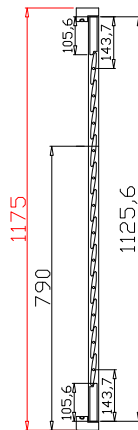

Louvre Quantity(叶片数量): 33

Louvre Size(叶片尺寸): 473.1mm

Rail Size(上下板尺寸): 525.1mm

Order No(订单号): BAI G361291 AITCHINSON

Item(序号): 1

Room(房间号): DINER

Louvre Size(叶片类型): 89mm

NOTES:

Louvre Quantity(叶片数量): 12

Louvre Size(叶片尺寸): 446mm

Rail Size(上下板尺寸): 498mm

Order No(订单号): BAI G361291 AITCHINSON

Item(序号): 3

Room(房间号): DINER BAY 2

Louvre Size(叶片类型): 89mm

Deep Plain L Frame 60mm

Louvre Quantity(叶片数量): 12

Louvre Size(叶片尺寸): 436mm

Rail Size(上下板尺寸): 488mm

Order No(订单号): BAI G361291 AITCHINSON

Item(序号): 4

Room(房间号): DINER BAY 3

Louvre Size(叶片类型): 89mm

NOTES:

Louvre Quantity(叶片数量): 12

Louvre Size(叶片尺寸): 276mm

Rail Size(上下板尺寸): 328mm

Order No(订单号): BAI G361291 AITCHINSON

Item(序号): 5

Room(房间号): LH BED BAY

Louvre Size(叶片类型): 89mm

Deep Plain L Frame 60mm