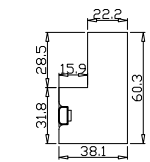

Louvre Quantity(叶片数量): 12

Louvre Size(叶片尺寸): 436mm

Rail Size(上下板尺寸): 488mm

Order No(订单号): BAI G361291 AITCHINSON

Item(序号): 4

Room(房间号): DINER BAY 3

Louvre Size(叶片类型): 89mm

NOTES:

Louvre Quantity(叶片数量): 12

Louvre Size(叶片尺寸): 276mm

Rail Size(上下板尺寸): 328mm

Order No(订单号): BAI G361291 AITCHINSON

Item(序号): 5

Room(房间号): LH BED BAY

Louvre Size(叶片类型): 89mm

Deep Plain L Frame 60mm

Configuration(窗扇结构): R, IN, 4Side, 41.3mm Butt, Deep Plain L Frame 60mm

Tilt rod type(拉杆类型): Center tilt rod(中拉杆)

Louvre Quantity(叶片数量): 12

Louvre Size(叶片尺寸): 276mm

Rail Size(上下板尺寸): 328mm

Order No(订单号): BAI G361291 AITCHINSON

Louvre Size(叶片尺寸): 517.3mm

Rail Size(上下板尺寸): 569.3mm

Order No(订单号):BAI G361291 AITCHINSON

Item(序号): 14

Room(房间号): DOORS

Louvre Size(叶片类型): 89mm

Deep Plain L Frame 60mm