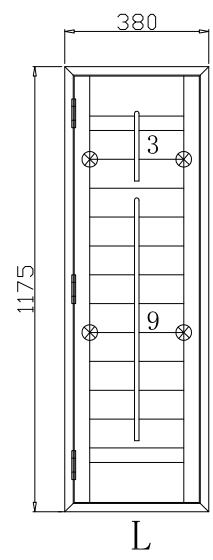

Louvre Quantity(叶片数量): 33

Louvre Size(叶片尺寸): 473.1mm

Rail Size(上下板尺寸): 525.1mm

Order No(订单号): BAI G361291 AITCHINSON

Item(序号): 1

Room(房间号): DINER

Louvre Size(叶片类型): 89mm

NOTES:

Louvre Quantity(叶片数量): 12

Louvre Size(叶片尺寸): 436mm

Rail Size(上下板尺寸): 488mm

Order No(订单号): BAI G361291 AITCHINSON

Item(序号): 4

Room(房间号): DINER BAY 3

Louvre Size(叶片类型): 89mm

NOTES:

Louvre Quantity(叶片数量): 12

Louvre Size(叶片尺寸): 276mm

Rail Size(上下板尺寸): 328mm

Order No(订单号): BAI G361291 AITCHINSON

Item(序号): 5

Room(房间号): LH BED BAY

Louvre Size(叶片类型): 89mm

Deep Plain L Frame 60mm