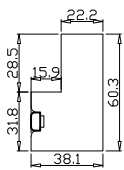

Louvre Quantity(叶片数量): 33

Louvre Size(叶片尺寸): 473.1mm

Rail Size(上下板尺寸): 525.1mm

Order No(订单号): BAI G361291 AITCHINSON

Item(序号): 1

Room(房间号): DINER

Louvre Size(叶片类型): 89mm

NOTES:

Louvre Quantity(叶片数量): 12

Louvre Size(叶片尺寸): 436mm

Rail Size(上下板尺寸): 488mm

Order No(订单号):BAI G361291 AITCHINSON

Item(序号): 2

Room(房间号): DINER BAY 1

Louvre Size(叶片类型): 89mm

Deep Plain L Frame 60mm

Louvre Quantity(叶片数量): 12

Louvre Size(叶片尺寸): 446mm

Rail Size(上下板尺寸): 498mm

Order No(订单号): BAI G361291 AITCHINSON

Item(序号): 3

Room(房间号): DINER BAY 2

Louvre Size(叶片类型): 89mm

Deep Plain L Frame 60mm

Louvre Quantity(叶片数量): 12

Louvre Size(叶片尺寸): 436mm

Rail Size(上下板尺寸): 488mm

Order No(订单号): BAI G361291 AITCHINSON

Item(序号): 4

Room(房间号): DINER BAY 3

Louvre Size(叶片类型): 89mm

NOTES: