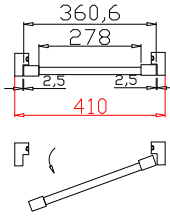

NOTES:

Shutter Color: Timeless White(覆盖色)

Hinges Color: White(白色)

Qty(数量): 1

Material(材质): Palowania(桐木)

Configuration(窗扇结构): R, IN, 4Side, 41.3mm Butt, Deep Plain L Frame 60mm

Tilt rod type(拉杆类型): Center tilt rod(中拉杆)

Louvre Quantity(叶片数量): 12

Louvre Size(叶片尺寸): 276mm

Rail Size(上下板尺寸): 328mm

Order No(订单号): BAI G361291 AITCHINSON

Item(序号): 7

Room(房间号): LH BED BAY 3

Louvre Size(叶片类型): 89mm