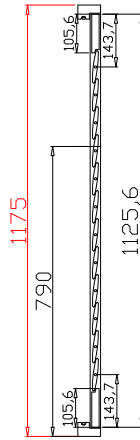

NOTES:

Shutter Color: Timeless White(覆盖色)

Hinges Color: White(白色)

Qty(数量): 1

Material(材质): Palowania(桐木)

Configuration(窗扇结构): R, IN, 4Side, 41.3mm Butt, Deep Plain L Frame 60mm

Tilt rod type(拉杆类型): Center tilt rod(中拉杆)

Louvre Quantity(叶片数量): 12

Louvre Size(叶片尺寸): 276mm

Rail Size(上下板尺寸): 328mm

Order No(订单号): BAI G361291 AITCHINSON

Item(序号): 7

Room(房间号): LH BED BAY 3

Louvre Size(叶片类型): 89mm