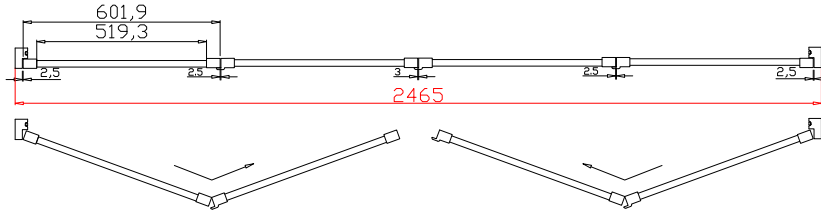

Rail Size(上下板尺寸): 503mm

Order No(订单号): BAI G361291 AITCHINSON

Item(序号): 13

Room(房间号): LOUNGE BAY 3

Louvre Size(叶片类型): 89mm

Deep Plain L Frame 60mm

NOTES:

Shutter Color:Timeless White(覆盖色)