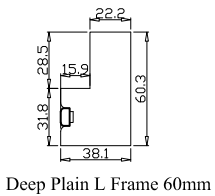

Louvre Quantity(叶片数量): 12

Louvre Size(叶片尺寸): 436mm

Rail Size(上下板尺寸): 488mm

Order No(订单号):BAI G361291 AITCHINSON

Item(序号): 2

Room(房间号): DINER BAY 1

Louvre Size(叶片类型): 89mm

Deep Plain L Frame 60mm

Louvre Quantity(叶片数量): 12

Louvre Size(叶片尺寸): 446mm

Rail Size(上下板尺寸): 498mm

Order No(订单号): BAI G361291 AITCHINSON

Item(序号): 3

Room(房间号): DINER BAY 2

Louvre Size(叶片类型): 89mm

Deep Plain L Frame 60mm

Louvre Quantity(叶片数量): 12

Louvre Size(叶片尺寸): 436mm

Rail Size(上下板尺寸): 488mm

Order No(订单号): BAI G361291 AITCHINSON

Item(序号): 4

Room(房间号): DINER BAY 3

Louvre Size(叶片类型): 89mm

NOTES: