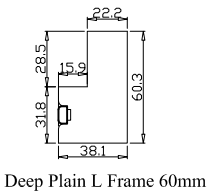

Louvre Quantity(叶片数量): 33

Louvre Size(叶片尺寸): 473.1mm

Rail Size(上下板尺寸): 525.1mm

Order No(订单号): BAI G361291 AITCHINSON

Item(序号): 1

Room(房间号): DINER

Louvre Size(叶片类型): 89mm

NOTES:

Louvre Quantity(叶片数量): 12

Louvre Size(叶片尺寸): 436mm

Rail Size(上下板尺寸): 488mm

Order No(订单号):BAI G361291 AITCHINSON

Item(序号): 2

Room(房间号): DINER BAY 1

Louvre Size(叶片类型): 89mm

Deep Plain L Frame 60mm

Louvre Quantity(叶片数量): 12

Louvre Size(叶片尺寸): 446mm

Rail Size(上下板尺寸): 498mm

Order No(订单号): BAI G361291 AITCHINSON

Item(序号): 3

Room(房间号): DINER BAY 2

Louvre Size(叶片类型): 89mm

Deep Plain L Frame 60mm

Louvre Quantity(叶片数量): 12

Louvre Size(叶片尺寸): 436mm

Rail Size(上下板尺寸): 488mm

Order No(订单号): BAI G361291 AITCHINSON

Item(序号): 4

Room(房间号): DINER BAY 3

Louvre Size(叶片类型): 89mm

NOTES: