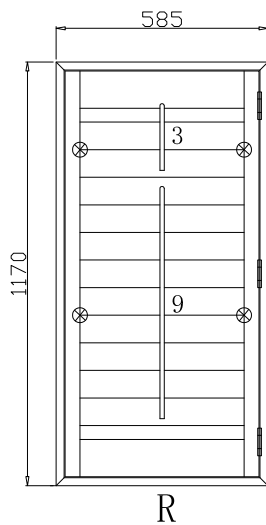

Qty(数量): 1

Material(材质): Palowania(桐木)

Configuration(窗扇结构): L, IN, 4Side, 41.3mm Butt, Deep Plain L Frame 60mm

Tilt rod type(拉杆类型): Center tilt rod(中拉杆)

Louvre Quantity(叶片数量): 12

Louvre Size(叶片尺寸): 441mm

Rail Size(上下板尺寸): 493mm

Order No(订单号): BAI G361291 AITCHINSON

Item(序号): 12

Room(房间号): LOUNGE BAY 2

Louvre Size(叶片类型): 89mm

Deep Plain L Frame 60mm

R

NOTES:

Shutter Color: Timeless White(覆盖色)

Rail Size(上下板尺寸): 503mm

Order No(订单号): BAI G361291 AITCHINSON

Item(序号): 13

Room(房间号): LOUNGE BAY 3

Louvre Size(叶片类型): 89mm

Deep Plain L Frame 60mm

NOTES:

Shutter Color:Timeless White(覆盖色)

Louvre Size(叶片尺寸): 517.3mm

Rail Size(上下板尺寸): 569.3mm

Order No(订单号):BAI G361291 AITCHINSON

Item(序号): 14

Room(房间号): DOORS

Louvre Size(叶片类型): 89mm

Deep Plain L Frame 60mm