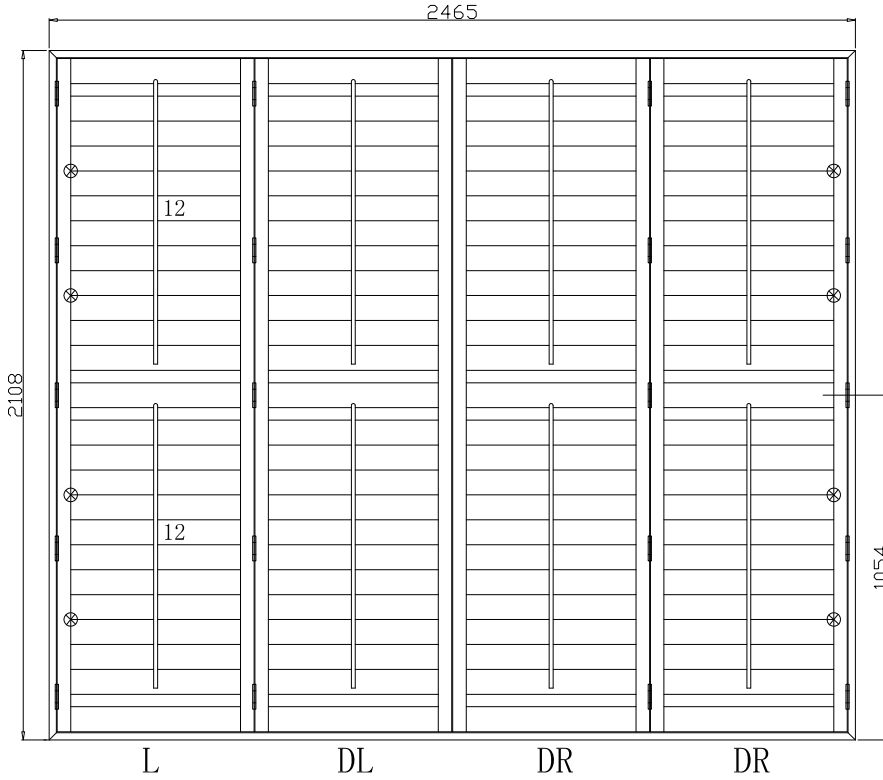

Rail Size(上下板尺寸): 503mm

Order No(订单号): BAI G361291 AITCHINSON

Item(序号): 13

Room(房间号): LOUNGE BAY 3

Louvre Size(叶片类型): 89mm

Deep Plain L Frame 60mm

NOTES:

Shutter Color:Timeless White(覆盖色)