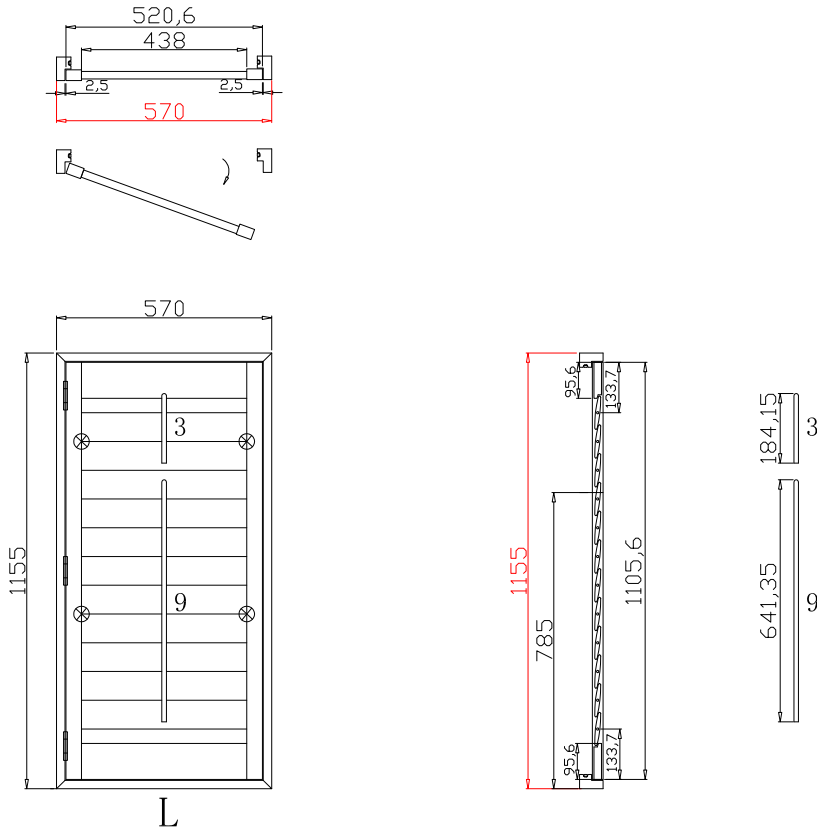

Louvre Quantity(叶片数量): 33

Louvre Size(叶片尺寸): 473.1mm

Rail Size(上下板尺寸): 525.1mm

Order No(订单号): BAI G361291 AITCHINSON

Item(序号): 1

Room(房间号): DINER

Louvre Size(叶片类型): 89mm

NOTES:

Louvre Quantity(叶片数量): 12

Louvre Size(叶片尺寸): 436mm

Rail Size(上下板尺寸): 488mm

Order No(订单号):BAI G361291 AITCHINSON

Item(序号): 2

Room(房间号): DINER BAY 1

Louvre Size(叶片类型): 89mm

Deep Plain L Frame 60mm