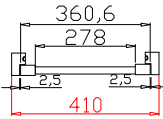

Louvre Quantity(叶片数量): 12

Louvre Size(叶片尺寸): 446mm

Rail Size(上下板尺寸): 498mm

Order No(订单号): BAI G361291 AITCHINSON

Item(序号): 3

Room(房间号): DINER BAY 2

Louvre Size(叶片类型): 89mm

Deep Plain L Frame 60mm

Louvre Quantity(叶片数量): 12

Louvre Size(叶片尺寸): 436mm

Rail Size(上下板尺寸): 488mm

Order No(订单号): BAI G361291 AITCHINSON

Item(序号): 4

Room(房间号): DINER BAY 3

Louvre Size(叶片类型): 89mm

NOTES:

Louvre Quantity(叶片数量): 12

Louvre Size(叶片尺寸): 276mm

Rail Size(上下板尺寸): 328mm

Order No(订单号): BAI G361291 AITCHINSON

Item(序号): 5

Room(房间号): LH BED BAY

Louvre Size(叶片类型): 89mm

Deep Plain L Frame 60mm