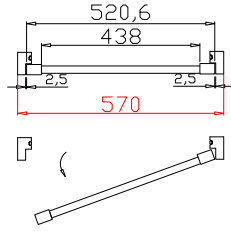

Louvre Quantity(叶片数量): 33

Louvre Size(叶片尺寸): 473.1mm

Rail Size(上下板尺寸): 525.1mm

Order No(订单号): BAI G361291 AITCHINSON

Item(序号): 1

Room(房间号): DINER

Louvre Size(叶片类型): 89mm

NOTES:

Louvre Quantity(叶片数量): 12

Louvre Size(叶片尺寸): 436mm

Rail Size(上下板尺寸): 488mm

Order No(订单号):BAI G361291 AITCHINSON

Item(序号): 2

Room(房间号): DINER BAY 1

Louvre Size(叶片类型): 89mm

Deep Plain L Frame 60mm

Louvre Quantity(叶片数量): 12

Louvre Size(叶片尺寸): 446mm

Rail Size(上下板尺寸): 498mm

Order No(订单号): BAI G361291 AITCHINSON

Item(序号): 3

Room(房间号): DINER BAY 2

Louvre Size(叶片类型): 89mm

Deep Plain L Frame 60mm

Louvre Quantity(叶片数量): 12

Louvre Size(叶片尺寸): 436mm

Rail Size(上下板尺寸): 488mm

Order No(订单号): BAI G361291 AITCHINSON

Item(序号): 4

Room(房间号): DINER BAY 3

Louvre Size(叶片类型): 89mm

NOTES: