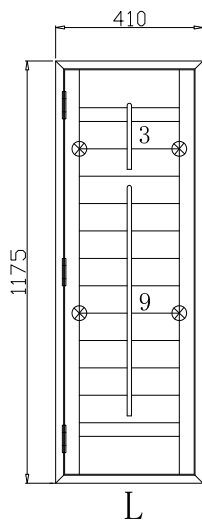

Louvre Quantity(叶片数量): 33

Louvre Size(叶片尺寸): 473.1mm

Rail Size(上下板尺寸): 525.1mm

Order No(订单号): BAI G361291 AITCHINSON

Item(序号): 1

Room(房间号): DINER

Louvre Size(叶片类型): 89mm

NOTES:

Louvre Quantity(叶片数量): 12

Louvre Size(叶片尺寸): 446mm

Rail Size(上下板尺寸): 498mm

Order No(订单号): BAI G361291 AITCHINSON

Item(序号): 3

Room(房间号): DINER BAY 2

Louvre Size(叶片类型): 89mm

Deep Plain L Frame 60mm

Louvre Quantity(叶片数量): 12

Louvre Size(叶片尺寸): 436mm

Rail Size(上下板尺寸): 488mm

Order No(订单号): BAI G361291 AITCHINSON

Item(序号): 4

Room(房间号): DINER BAY 3

Louvre Size(叶片类型): 89mm

NOTES:

Louvre Quantity(叶片数量): 12

Louvre Size(叶片尺寸): 276mm

Rail Size(上下板尺寸): 328mm

Order No(订单号): BAI G361291 AITCHINSON

Item(序号): 5

Room(房间号): LH BED BAY

Louvre Size(叶片类型): 89mm

Deep Plain L Frame 60mm