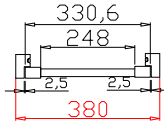

Louvre Quantity(叶片数量): 12

Louvre Size(叶片尺寸): 436mm

Rail Size(上下板尺寸): 488mm

Order No(订单号): BAI G361291 AITCHINSON

Item(序号): 4

Room(房间号): DINER BAY 3

Louvre Size(叶片类型): 89mm

NOTES:

Louvre Quantity(叶片数量): 12

Louvre Size(叶片尺寸): 276mm

Rail Size(上下板尺寸): 328mm

Order No(订单号): BAI G361291 AITCHINSON

Item(序号): 5

Room(房间号): LH BED BAY

Louvre Size(叶片类型): 89mm

Deep Plain L Frame 60mm