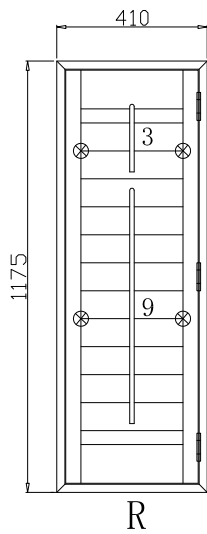

NOTES:

Shutter Color: Timeless White(覆盖色)

Hinges Color: White(白色)

Qty(数量): 1

Material(材质): Palowania(桐木)

Configuration(窗扇结构): R, IN, 4Side, 41.3mm Butt, Deep Plain L Frame 60mm

Tilt rod type(拉杆类型): Center tilt rod(中拉杆)

Louvre Quantity(叶片数量): 12

Louvre Size(叶片尺寸): 276mm

Rail Size(上下板尺寸): 328mm

Order No(订单号): BAI G361291 AITCHINSON

Item(序号): 7

Room(房间号): LH BED BAY 3

Louvre Size(叶片类型): 89mm