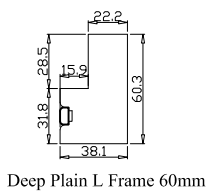

Louvre Quantity(叶片数量): 33

Louvre Size(叶片尺寸): 473.1mm

Rail Size(上下板尺寸): 525.1mm

Order No(订单号): BAI G361291 AITCHINSON

Item(序号): 1

Room(房间号): DINER

Louvre Size(叶片类型): 89mm

NOTES:

Louvre Quantity(叶片数量): 12

Louvre Size(叶片尺寸): 436mm

Rail Size(上下板尺寸): 488mm

Order No(订单号):BAI G361291 AITCHINSON

Item(序号): 2

Room(房间号): DINER BAY 1

Louvre Size(叶片类型): 89mm

Deep Plain L Frame 60mm

Louvre Quantity(叶片数量): 12

Louvre Size(叶片尺寸): 446mm

Rail Size(上下板尺寸): 498mm

Order No(订单号): BAI G361291 AITCHINSON

Item(序号): 3

Room(房间号): DINER BAY 2

Louvre Size(叶片类型): 89mm

Deep Plain L Frame 60mm