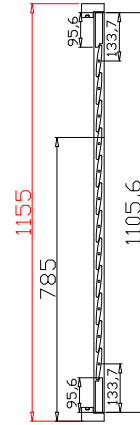

Louvre Quantity(叶片数量): 33

Louvre Size(叶片尺寸): 473.1mm

Rail Size(上下板尺寸): 525.1mm

Order No(订单号): BAI G361291 AITCHINSON

Item(序号): 1

Room(房间号): DINER

Louvre Size(叶片类型): 89mm

NOTES:

Louvre Quantity(叶片数量): 12

Louvre Size(叶片尺寸): 436mm

Rail Size(上下板尺寸): 488mm

Order No(订单号):BAI G361291 AITCHINSON

Item(序号): 2

Room(房间号): DINER BAY 1

Louvre Size(叶片类型): 89mm

Deep Plain L Frame 60mm

Louvre Quantity(叶片数量): 12

Louvre Size(叶片尺寸): 446mm

Rail Size(上下板尺寸): 498mm

Order No(订单号): BAI G361291 AITCHINSON

Item(序号): 3

Room(房间号): DINER BAY 2

Louvre Size(叶片类型): 89mm

Deep Plain L Frame 60mm

Louvre Quantity(叶片数量): 12

Louvre Size(叶片尺寸): 436mm

Rail Size(上下板尺寸): 488mm

Order No(订单号): BAI G361291 AITCHINSON

Item(序号): 4

Room(房间号): DINER BAY 3

Louvre Size(叶片类型): 89mm

NOTES: