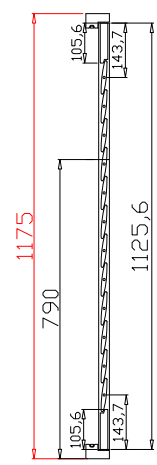

Louvre Quantity(叶片数量): 33

Louvre Size(叶片尺寸): 473.1mm

Rail Size(上下板尺寸): 525.1mm

Order No(订单号): BAI G361291 AITCHINSON

Item(序号): 1

Room(房间号): DINER

Louvre Size(叶片类型): 89mm

NOTES:

Louvre Quantity(叶片数量): 12

Louvre Size(叶片尺寸): 436mm

Rail Size(上下板尺寸): 488mm

Order No(订单号):BAI G361291 AITCHINSON

Item(序号): 2

Room(房间号): DINER BAY 1

Louvre Size(叶片类型): 89mm

Deep Plain L Frame 60mm

Louvre Quantity(叶片数量): 12

Louvre Size(叶片尺寸): 436mm

Rail Size(上下板尺寸): 488mm

Order No(订单号): BAI G361291 AITCHINSON

Item(序号): 4

Room(房间号): DINER BAY 3

Louvre Size(叶片类型): 89mm

NOTES:

Louvre Quantity(叶片数量): 12

Louvre Size(叶片尺寸): 276mm

Rail Size(上下板尺寸): 328mm

Order No(订单号): BAI G361291 AITCHINSON

Item(序号): 5

Room(房间号): LH BED BAY

Louvre Size(叶片类型): 89mm

Deep Plain L Frame 60mm