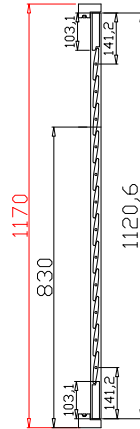

Qty(数量): 1

Material(材质): Palowania(桐木)

Configuration(窗扇结构): L, IN, 4Side, 41.3mm Butt, Deep Plain L Frame 60mm

Tilt rod type(拉杆类型): Center tilt rod(中拉杆)

Louvre Quantity(叶片数量): 12

Louvre Size(叶片尺寸): 441mm

Rail Size(上下板尺寸): 493mm

Order No(订单号): BAI G361291 AITCHINSON

Item(序号): 12

Room(房间号): LOUNGE BAY 2

Louvre Size(叶片类型): 89mm

Deep Plain L Frame 60mm

R

NOTES:

Shutter Color: Timeless White(覆盖色)

Rail Size(上下板尺寸): 503mm

Order No(订单号): BAI G361291 AITCHINSON

Item(序号): 13

Room(房间号): LOUNGE BAY 3

Louvre Size(叶片类型): 89mm

Deep Plain L Frame 60mm

NOTES:

Shutter Color:Timeless White(覆盖色)

Louvre Size(叶片尺寸): 517.3mm

Rail Size(上下板尺寸): 569.3mm

Order No(订单号):BAI G361291 AITCHINSON

Item(序号): 14

Room(房间号): DOORS

Louvre Size(叶片类型): 89mm

Deep Plain L Frame 60mm