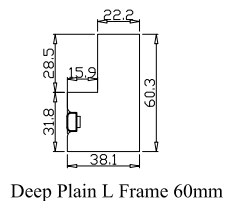

NOTES:

- Shutter Color: Timeless White(覆盖色)
- Hinges Color: White(白色)
- Qty(数量): 1
- Material(材质): Palowania(桐木)
- Configuration(窗扇结构): L, IN, 4Side, 41.3mm Butt, Deep Plain L Frame 60mm
- Tilt rod type(拉杆类型): Center tilt rod(中拉杆)
- Louvre Quantity(叶片数量): 12
- Louvre Size(叶片尺寸): 246mm
- Rail Size(上下板尺寸): 298mm

- Order No(订单号): BAI G361291 AITCHINSON
- Item(序号): 6
- Room(房间号): LH BED BAY 2
- Louvre Size(叶片类型): 89mm