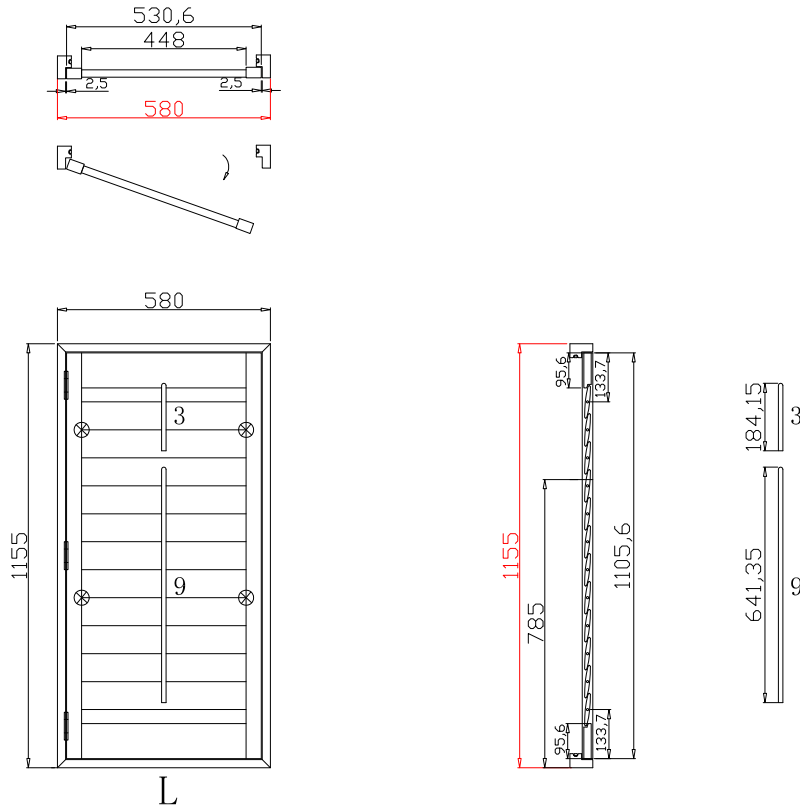

Louvre Quantity(叶片数量): 33

Louvre Size(叶片尺寸): 473.1mm

Rail Size(上下板尺寸): 525.1mm

Order No(订单号): BAI G361291 AITCHINSON

Item(序号): 1

Room(房间号): DINER

Louvre Size(叶片类型): 89mm

NOTES:

Louvre Quantity(叶片数量): 12

Louvre Size(叶片尺寸): 436mm

Rail Size(上下板尺寸): 488mm

Order No(订单号):BAI G361291 AITCHINSON

Item(序号): 2

Room(房间号): DINER BAY 1

Louvre Size(叶片类型): 89mm

Deep Plain L Frame 60mm

Louvre Quantity(叶片数量): 12

Louvre Size(叶片尺寸): 446mm

Rail Size(上下板尺寸): 498mm

Order No(订单号): BAI G361291 AITCHINSON

Item(序号): 3

Room(房间号): DINER BAY 2

Louvre Size(叶片类型): 89mm

Deep Plain L Frame 60mm