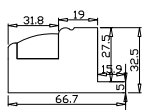

Louvre Quantity(叶片数量): 22

Louvre Size(叶片尺寸): 485.6mm

Rail Size(上下板尺寸): 537.6mm

magnet on panel and magnet catches on Light gap strip

注意底部挡光木条上面需要安装磁铁片

Order No(订单号): GOLD GC 8078 LYTHAM

Item(序号): 1

Room(房间号): BED

Louvre Size(叶片类型): 89mm

Deco frame

Batten: 20*20*1116.6 (mm)

Winter White(覆盖色)