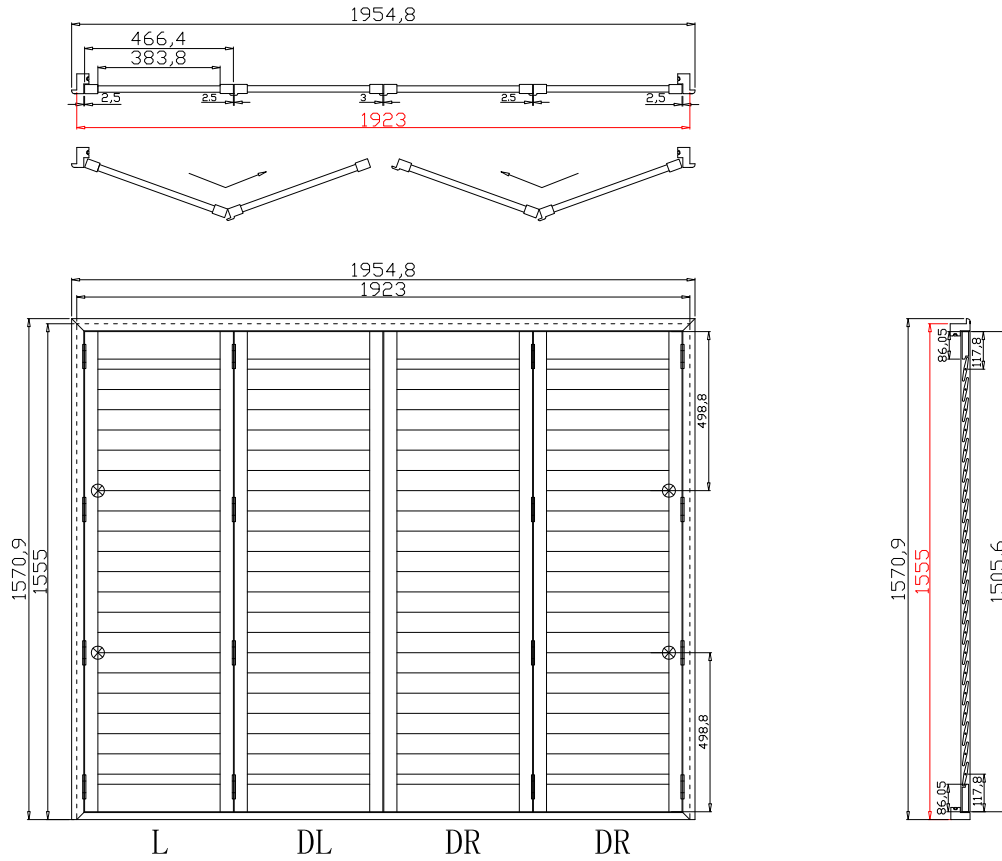

Rail Size(上下板尺寸): 430.05mm

Order No(订单号): SCO SB 7929 STEWART

Item(序号): 4

Room(房间号): F BED

Louvre Size(叶片类型): 76mm

Z Sill Plate

Deep BullNose Z Frame 38mm

NOTES:

Louvre Quantity(叶片数量): 84

Louvre Size(叶片尺寸): 381.8mm

Rail Size(上下板尺寸): 433.8mm

Order No(订单号): SCO SB 7929 STEWART

Item(序号): 5

Room(房间号): TV ROOM

Louvre Size(叶片类型): 76mm

Z Sill Plate