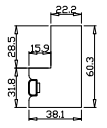

Louvre Quantity(叶片数量): 84

Louvre Size(叶片尺寸): 381.8mm

Rail Size(上下板尺寸): 433.8mm

Order No(订单号): SCO SB 7929 STEWART

Item(序号): 5

Room(房间号): TV ROOM

Louvre Size(叶片类型): 76mm

Z Sill Plate