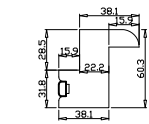

Rail Size(上下板尺寸): 430.05mm

Order No(订单号): SCO SB 7929 STEWART

Item(序号): 4

Room(房间号): F BED

Louvre Size(叶片类型): 76mm

Z Sill Plate

Deep BullNose Z Frame 38mm

NOTES:

Louvre Quantity(叶片数量): 84

Louvre Size(叶片尺寸): 381.8mm

Rail Size(上下板尺寸): 433.8mm

Order No(订单号): SCO SB 7929 STEWART

Item(序号): 5

Room(房间号): TV ROOM

Louvre Size(叶片类型): 76mm

Z Sill Plate