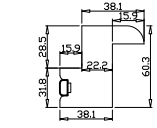

Louvre Quantity(叶片数量): 84

Louvre Size(叶片尺寸): 381.8mm

Rail Size(上下板尺寸): 433.8mm

Order No(订单号): SCO SB 7929 STEWART

Item(序号): 5

Room(房间号): TV ROOM

Louvre Size(叶片类型): 76mm

Z Sill Plate