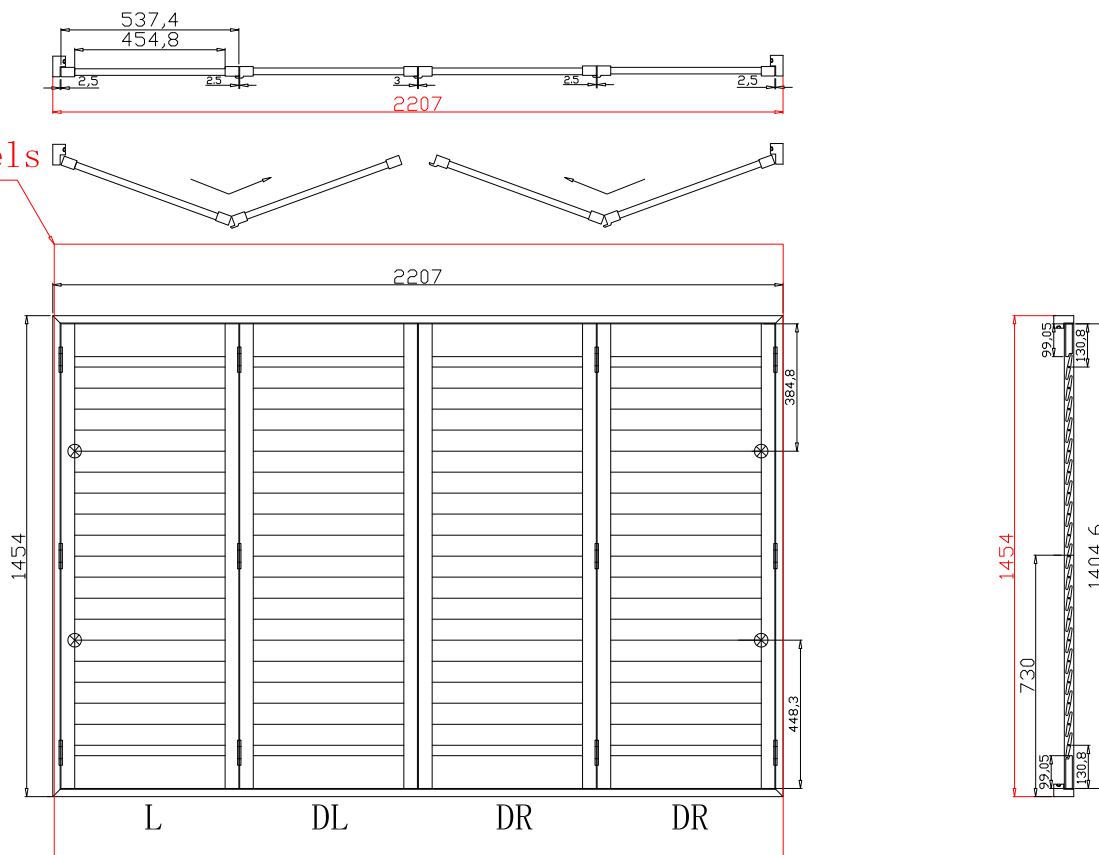

Remake Panels

9

10

NOTES:

Shutter Color: Warm Cinnamon Brown(染色) Order No(订单号): S359536 WARD / R
 Hinges Color: Antique Brass(古铜色合页) Item(序号): 1
 Qty(数量): 1 Room(房间号): FRONT BED R
 Material(材质): Basswood(椴木) Louvre Size(叶片类型): 76mm
 Configuration(窗扇结构): LDL-DRDR, IN, 4Side, 41.3mm Astrigal, Deep Plain L Frame 60mm
 Tilt rod type(拉杆类型): Easy tilt rod(齿条拉杆)
 Louvre Quantity(叶片数量): 76
 Louvre Size(叶片尺寸): 452.8mm
 Rail Size(上下板尺寸): 504.8mm
只重做窗扇, 配件配齐