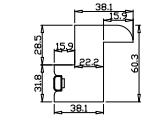

Order No(订单号): RAIN 9373 MCLELLAN

Item(序号): 1

Room(房间号): Lounge

Louvre Size(叶片类型): 89mm

Z Sill Plate

Deep BullNose Z Frame 38mm