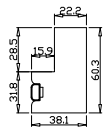

Louvre Quantity(叶片数量): 36

Louvre Size(叶片尺寸): 303.2mm

Rail Size(上下板尺寸): 355.2mm

Order No(订单号):HOME Louise McGauchie

Item(序号): 1

Room(房间号):Bedroom

Louvre Size(叶片类型): 76mm

Z Sill Plate

Deep BullNose Z Frame 38mm

NOTES:

Shutter Color:Classic Ivory(覆盖色)
 Hinges Color:White(白色)
 Qty(数量): 1
 Material(材质): Balmoral Pine Wood(松木)
 Configuration(窗扇结构): LDL-DR,IN, 4SP, 41.3mm Astrigal, Deep BullNose Z Frame 38mm
 Tilt rod type(拉杆类型): Easy tilt rod(齿条拉杆)
 Louvre Quantity(叶片数量): 45
 Louvre Size(叶片尺寸): 538.1mm
 Rail Size(上下板尺寸): 590.1mm

Order No(订单号):HOME Louise McGauchie
 Item(序号): 2
 Room(房间号):living room
 Louvre Size(叶片类型): 76mm

Configuration(窗扇结构): LDL-DR,IN, 4SP, 41.3mm Astrigal, Deep BullNose Z Frame 38mm