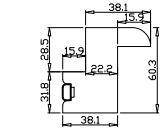

Louvre Quantity(叶片数量): 36

Louvre Size(叶片尺寸): 303.2mm

Rail Size(上下板尺寸): 355.2mm

Order No(订单号):HOME Louise McGauchie

Item(序号): 1

Room(房间号):Bedroom

Louvre Size(叶片类型): 76mm

Z Sill Plate

Deep BullNose Z Frame 38mm

NOTES:

Shutter Color:Classic Ivory(覆盖色)
 Hinges Color:White(白色)
 Qty(数量): 1
 Material(材质): Balmoral Pine Wood(松木)
 Configuration(窗扇结构): LDL-DR,IN, 4SP, 41.3mm Astrigal, Deep BullNose Z Frame 38mm
 Tilt rod type(拉杆类型): Easy tilt rod(齿条拉杆)
 Louvre Quantity(叶片数量): 45
 Louvre Size(叶片尺寸): 538.1mm
 Rail Size(上下板尺寸): 590.1mm

Order No(订单号):HOME Louise McGauchie
 Item(序号): 2
 Room(房间号):living room
 Louvre Size(叶片类型): 76mm

Configuration(窗扇结构): LDL-DR,IN, 4SP, 41.3mm Astrigal, Deep BullNose Z Frame 38mm