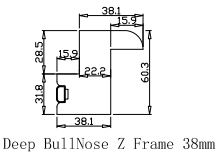

Louvre Quantity(叶片数量): 36

Louvre Size(叶片尺寸): 303.2mm

Rail Size(上下板尺寸): 355.2mm

Order No(订单号):HOME Louise McGauchie

Item(序号): 1

Room(房间号):Bedroom

Louvre Size(叶片类型): 76mm

Z Sill Plate

Deep BullNose Z Frame 38mm

NOTES:

Shutter Color:Classic Ivory(覆盖色)
 Hinges Color:White(白色)
 Qty(数量): 1
 Material(材质): Balmoral Pine Wood(松木)
 Configuration(窗扇结构): LDL-DR,IN, 4SP, 41.3mm Astrigal, Deep BullNose Z Frame 38mm
 Tilt rod type(拉杆类型): Easy tilt rod(齿条拉杆)
 Louvre Quantity(叶片数量): 45
 Louvre Size(叶片尺寸): 538.1mm
 Rail Size(上下板尺寸): 590.1mm

Order No(订单号):HOME Louise McGauchie
 Item(序号): 2
 Room(房间号):living room
 Louvre Size(叶片类型): 76mm

Configuration(窗扇结构): LDL-DR,IN, 4SP, 41.3mm Astrigal, Deep BullNose Z Frame 38mm