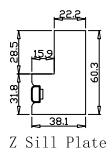

Louvre Quantity(叶片数量): 36

Louvre Size(叶片尺寸): 303.2mm

Rail Size(上下板尺寸): 355.2mm

Order No(订单号):HOME Louise McGauchie

Item(序号): 1

Room(房间号):Bedroom

Louvre Size(叶片类型): 76mm

Z Sill Plate

Deep BullNose Z Frame 38mm

NOTES:

Shutter Color:Classic Ivory(覆盖色)
 Hinges Color:White(白色)
 Qty(数量): 1
 Material(材质): Balmoral Pine Wood(松木)
 Configuration(窗扇结构): LDL-DR,IN, 4SP, 41.3mm Astrigal, Deep BullNose Z Frame 38mm
 Tilt rod type(拉杆类型): Easy tilt rod(齿条拉杆)
 Louvre Quantity(叶片数量): 45
 Louvre Size(叶片尺寸): 538.1mm
 Rail Size(上下板尺寸): 590.1mm

Order No(订单号):HOME Louise McGauchie
 Item(序号): 2
 Room(房间号):living room
 Louvre Size(叶片类型): 76mm

Configuration(窗扇结构): LDL-DR,IN, 4SP, 41.3mm Astrigal, Deep BullNose Z Frame 38mm