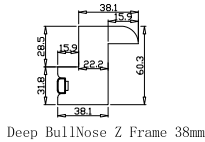

Configuration(窗扇结构): LDL-DRDR, IN, 4SP, 41.3mm Astrigal, Deep BullNose Z Frame 38mm

Tilt rod type(拉杆类型): Easy tilt rod(齿条拉杆)

Louvre Quantity(叶片数量): 112

Louvre Size(叶片尺寸): 349.8mm

Rail Size(上下板尺寸): 401.8mm

Order No(订单号): BAI G361289 HALL

Item(序号): 1

Room(房间号): REAR LOUNGE

Louvre Size(叶片类型): 64mm

Z Sill Plate

Deep BullNose Z Frame 38mm