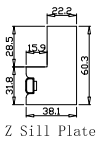

Configuration(窗扇结构): LDL-DRDR, IN, 4SP, 41.3mm Astrigal, Deep BullNose Z Frame 38mm

Tilt rod type(拉杆类型): Easy tilt rod(齿条拉杆)

Louvre Quantity(叶片数量): 112

Louvre Size(叶片尺寸): 349.8mm

Rail Size(上下板尺寸): 401.8mm

Order No(订单号): BAI G361289 HALL

Item(序号): 1

Room(房间号): REAR LOUNGE

Louvre Size(叶片类型): 64mm

Z Sill Plate

Deep BullNose Z Frame 38mm