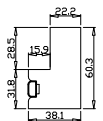

Louvre Quantity(叶片数量): 72

Louvre Size(叶片尺寸): 495.4mm

Rail Size(上下板尺寸): 547.4mm

Order No(订单号):BAI S359668 CARR

Item(序号): 1

Room(房间号):LIV L

Louvre Size(叶片类型): 64mm

Z Sill Plate

Tilt rod type(拉杆类型): Easy tilt rod(齿条拉杆)

Louvre Quantity(叶片数量): 48

Louvre Size(叶片尺寸): 493.2mm

Rail Size(上下板尺寸): 545.2mm

Order No(订单号): BAI S359668 CARR

Item(序号): 2

Room(房间号): LIV R

Louvre Size(叶片类型): 64mm

Z Sill Plate

Deep BullNose Z Frame 38mm