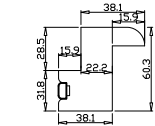

Tilt rod type(拉杆类型): Easy tilt rod(齿条拉杆)

Louvre Quantity(叶片数量): 45

Louvre Size(叶片尺寸): 493.8mm

Rail Size(上下板尺寸): 545.8mm

Order No(订单号): SCO SB 7902 SCOTT

Item(序号): 2

Room(房间号): REAR BED L

Louvre Size(叶片类型): 76mm

Z Sill Plate

Deep BullNose Z Frame 38mm