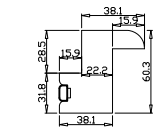

Louvre Quantity(叶片数量): 20

Louvre Size(叶片尺寸): 491.7mm

Rail Size(上下板尺寸): 543.7mm

Order No(订单号):SCO SB 7902 SCOTT

Item(序号): 1

Room(房间号):REAR BED R

Louvre Size(叶片类型): 64mm

Z Sill Plate

Tilt rod type(拉杆类型): Easy tilt rod(齿条拉杆)

Louvre Quantity(叶片数量): 45

Louvre Size(叶片尺寸): 493.8mm

Rail Size(上下板尺寸): 545.8mm

Order No(订单号): SCO SB 7902 SCOTT

Item(序号): 2

Room(房间号): REAR BED L

Louvre Size(叶片类型): 76mm