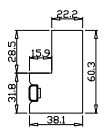

Louvre Quantity(叶片数量): 20

Louvre Size(叶片尺寸): 491.7mm

Rail Size(上下板尺寸): 543.7mm

Order No(订单号):SCO SB 7902 SCOTT

Item(序号): 1

Room(房间号):REAR BED R

Louvre Size(叶片类型): 64mm

Z Sill Plate

Tilt rod type(拉杆类型): Easy tilt rod(齿条拉杆)

Louvre Quantity(叶片数量): 45

Louvre Size(叶片尺寸): 493.8mm

Rail Size(上下板尺寸): 545.8mm

Order No(订单号): SCO SB 7902 SCOTT

Item(序号): 2

Room(房间号): REAR BED L

Louvre Size(叶片类型): 76mm