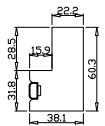

Tilt rod type(拉杆类型): Easy tilt rod(齿条拉杆)

Louvre Quantity(叶片数量): 45

Louvre Size(叶片尺寸): 493.8mm

Rail Size(上下板尺寸): 545.8mm

Order No(订单号): SCO SB 7902 SCOTT

Item(序号): 2

Room(房间号): REAR BED L

Louvre Size(叶片类型): 76mm

Z Sill Plate

Deep BullNose Z Frame 38mm