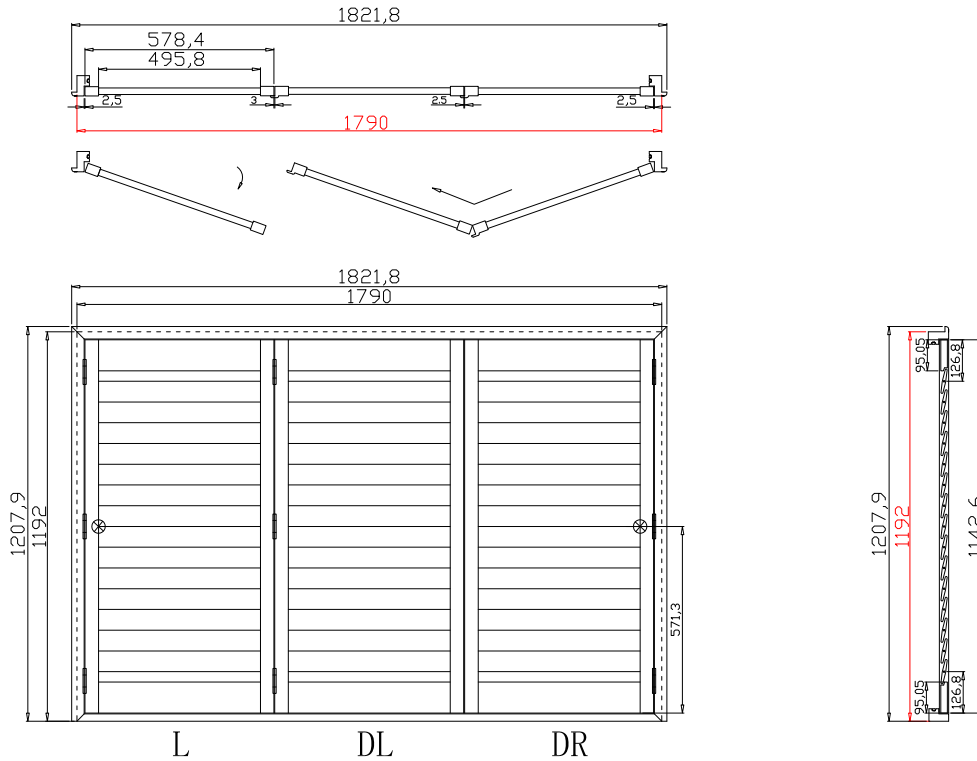

15

NOTES:

Shutter Color: Timeless White(覆盖色)

Hinges Color: White(白色)

Qty(数量): 1

Material(材质): Paulownia(桐木)

Configuration(窗扇结构): LDL-DR,IN, 4SP, 41.3mm Astrigal, Deep BullNose Z Frame 38mm

Tilt rod type(拉杆类型): Easy tilt rod(齿条拉杆)

Louvre Quantity(叶片数量): 45

Louvre Size(叶片尺寸): 493.8mm

Rail Size(上下板尺寸): 545.8mm

Order No(订单号): SCO SB 7902 SCOTT

Item(序号): 2

Room(房间号): REAR BED L

Louvre Size(叶片类型): 76mm