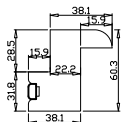

Louvre Quantity(叶片数量): 50

Louvre Size(叶片尺寸): 629.2mm

Rail Size(上下板尺寸): 681.2mm

Order No(订单号):BAI G361239 MCCUBBIN

Item(序号): 1

Room(房间号):LOUNGE

Louvre Size(叶片类型): 64mm

Z Sill Plate