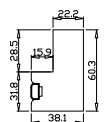

Louvre Quantity(叶片数量): 50

Louvre Size(叶片尺寸): 629.2mm

Rail Size(上下板尺寸): 681.2mm

Order No(订单号):BAI G361239 MCCUBBIN

Item(序号): 1

Room(房间号):LOUNGE

Louvre Size(叶片类型): 64mm

Z Sill Plate