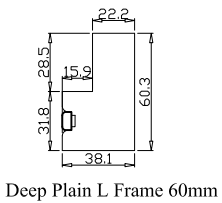

Louvre Quantity(叶片数量): 30

Louvre Size(叶片尺寸): 487.45mm

Rail Size(上下板尺寸): 539.45mm

Order No(订单号): BAI G361195 LOWN

Item(序号): 1

Room(房间号): KITCHEN

Louvre Size(叶片类型): 64mm

Deep Plain L Frame 60mm