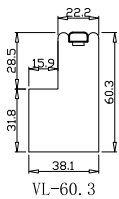

Louvre Quantity(叶片数量): 72

Louvre Size(叶片尺寸): 346.05mm

Rail Size(上下板尺寸): 398.05mm

Order No(订单号): BAI G361175 TYRIE

Item(序号): 1

Room(房间号): RH REAR BED

Louvre Size(叶片类型): 64mm

18

Louvre Quantity(叶片数量): 36

Louvre Size(叶片尺寸): 424.2mm

Rail Size(上下板尺寸): 476.2mm

Order No(订单号):BAI G361175 TYRIE

Item(序号): 2

Room(房间号):BATHROOM

Louvre Size(叶片类型): 64mm