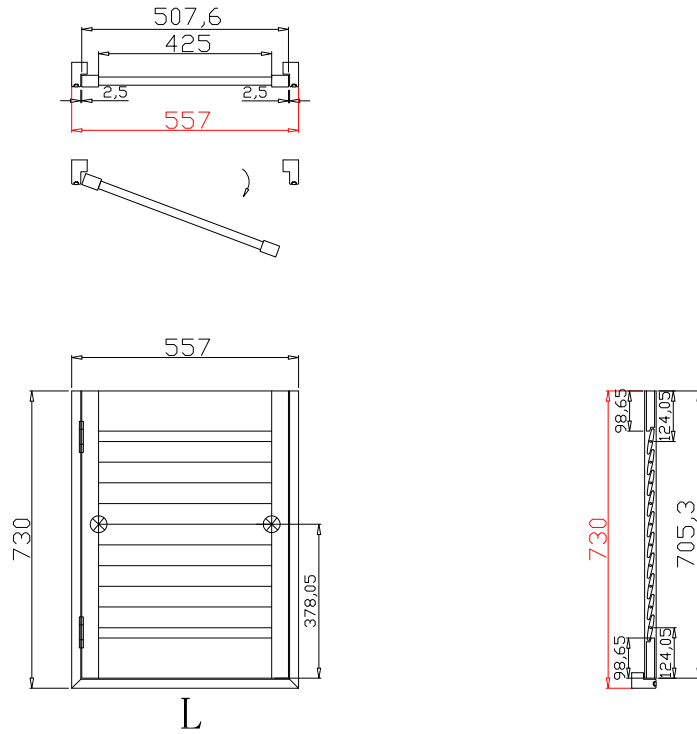

Louvre Quantity(叶片数量): 10

Louvre Size(叶片尺寸): 436mm

Rail Size(上下板尺寸): 488mm

Order No(订单号): BAI S359792 PEARN

Item(序号): 1

Room(房间号): LIV BAY 1

Louvre Size(叶片类型): 64mm

10

Louvre Size(叶片尺寸): 423mm

Rail Size(上下板尺寸): 475mm

Order No(订单号):BAI S359792 PEARN

Item(序号): 2

Room(房间号):LIV BAY 2

Louvre Size(叶片类型): 64mm

10

NOTES:

Louvre Size(叶片尺寸): 423mm

Rail Size(上下板尺寸): 475mm

Order No(订单号):BAI S359792 PEARN

Item(序号): 3

Room(房间号):LIV BAY 3

Louvre Size(叶片类型): 64mm

10

NOTES:

Louvre Size(叶片尺寸): 431mm

Rail Size(上下板尺寸): 483mm

Order No(订单号):BAI S359792 PEARN

Item(序号): 4

Room(房间号):LIV BAY 4

Louvre Size(叶片类型): 64mm