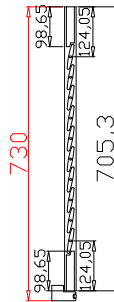

Louvre Quantity(叶片数量): 10

Louvre Size(叶片尺寸): 436mm

Rail Size(上下板尺寸): 488mm

Order No(订单号): BAI S359792 PEARN

Item(序号): 1

Room(房间号): LIV BAY 1

Louvre Size(叶片类型): 64mm

10

Louvre Size(叶片尺寸): 423mm

Rail Size(上下板尺寸): 475mm

Order No(订单号):BAI S359792 PEARN

Item(序号): 2

Room(房间号):LIV BAY 2

Louvre Size(叶片类型): 64mm

10

NOTES:

Louvre Size(叶片尺寸): 423mm

Rail Size(上下板尺寸): 475mm

Order No(订单号):BAI S359792 PEARN

Item(序号): 3

Room(房间号):LIV BAY 3

Louvre Size(叶片类型): 64mm

10

NOTES:

Louvre Size(叶片尺寸): 431mm

Rail Size(上下板尺寸): 483mm

Order No(订单号):BAI S359792 PEARN

Item(序号): 4

Room(房间号):LIV BAY 4

Louvre Size(叶片类型): 64mm