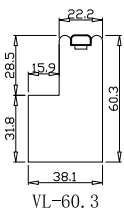

Louvre Quantity(叶片数量): 10

Louvre Size(叶片尺寸): 436mm

Rail Size(上下板尺寸): 488mm

Order No(订单号): BAI S359792 PEARN

Item(序号): 1

Room(房间号): LIV BAY 1

Louvre Size(叶片类型): 64mm

10

Louvre Size(叶片尺寸): 423mm

Rail Size(上下板尺寸): 475mm

Order No(订单号):BAI S359792 PEARN

Item(序号): 2

Room(房间号):LIV BAY 2

Louvre Size(叶片类型): 64mm

10

NOTES:

Louvre Size(叶片尺寸): 423mm

Rail Size(上下板尺寸): 475mm

Order No(订单号):BAI S359792 PEARN

Item(序号): 3

Room(房间号):LIV BAY 3

Louvre Size(叶片类型): 64mm

10

NOTES:

Louvre Size(叶片尺寸): 431mm

Rail Size(上下板尺寸): 483mm

Order No(订单号):BAI S359792 PEARN

Item(序号): 4

Room(房间号):LIV BAY 4

Louvre Size(叶片类型): 64mm