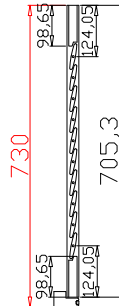

Louvre Size(叶片尺寸): 423mm

Rail Size(上下板尺寸): 475mm

Order No(订单号):BAI S359792 PEARN

Item(序号): 2

Room(房间号):LIV BAY 2

Louvre Size(叶片类型): 64mm

10

NOTES:

Louvre Size(叶片尺寸): 423mm

Rail Size(上下板尺寸): 475mm

Order No(订单号):BAI S359792 PEARN

Item(序号): 3

Room(房间号):LIV BAY 3

Louvre Size(叶片类型): 64mm

10

NOTES:

Louvre Size(叶片尺寸): 431mm

Rail Size(上下板尺寸): 483mm

Order No(订单号):BAI S359792 PEARN

Item(序号): 4

Room(房间号):LIV BAY 4

Louvre Size(叶片类型): 64mm