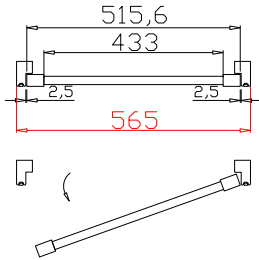

Louvre Quantity(叶片数量): 10

Louvre Size(叶片尺寸): 436mm

Rail Size(上下板尺寸): 488mm

Order No(订单号): BAI S359792 PEARN

Item(序号): 1

Room(房间号): LIV BAY 1

Louvre Size(叶片类型): 64mm

10

Louvre Size(叶片尺寸): 423mm

Rail Size(上下板尺寸): 475mm

Order No(订单号):BAI S359792 PEARN

Item(序号): 2

Room(房间号):LIV BAY 2

Louvre Size(叶片类型): 64mm

10

NOTES:

Louvre Size(叶片尺寸): 423mm

Rail Size(上下板尺寸): 475mm

Order No(订单号):BAI S359792 PEARN

Item(序号): 3

Room(房间号):LIV BAY 3

Louvre Size(叶片类型): 64mm

10

NOTES:

Louvre Size(叶片尺寸): 431mm

Rail Size(上下板尺寸): 483mm

Order No(订单号):BAI S359792 PEARN

Item(序号): 4

Room(房间号):LIV BAY 4

Louvre Size(叶片类型): 64mm