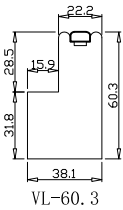

Louvre Quantity(叶片数量): 10

Louvre Size(叶片尺寸): 436mm

Rail Size(上下板尺寸): 488mm

Order No(订单号): BAI S359792 PEARN

Item(序号): 1

Room(房间号): LIV BAY 1

Louvre Size(叶片类型): 64mm

10

Louvre Size(叶片尺寸): 423mm

Rail Size(上下板尺寸): 475mm

Order No(订单号):BAI S359792 PEARN

Item(序号): 2

Room(房间号):LIV BAY 2

Louvre Size(叶片类型): 64mm

10

NOTES:

Louvre Size(叶片尺寸): 423mm

Rail Size(上下板尺寸): 475mm

Order No(订单号):BAI S359792 PEARN

Item(序号): 3

Room(房间号):LIV BAY 3

Louvre Size(叶片类型): 64mm

10

NOTES:

Louvre Size(叶片尺寸): 431mm

Rail Size(上下板尺寸): 483mm

Order No(订单号):BAI S359792 PEARN

Item(序号): 4

Room(房间号):LIV BAY 4

Louvre Size(叶片类型): 64mm