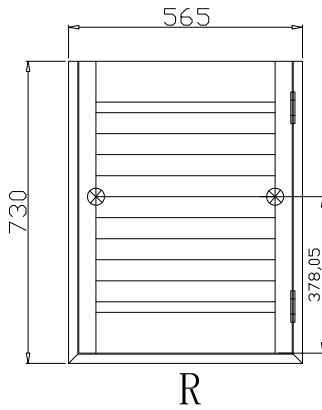

Louvre Size(叶片尺寸): 423mm

Rail Size(上下板尺寸): 475mm

Order No(订单号):BAI S359792 PEARN

Item(序号): 2

Room(房间号):LIV BAY 2

Louvre Size(叶片类型): 64mm

10

NOTES:

Louvre Size(叶片尺寸): 423mm

Rail Size(上下板尺寸): 475mm

Order No(订单号):BAI S359792 PEARN

Item(序号): 3

Room(房间号):LIV BAY 3

Louvre Size(叶片类型): 64mm

10

NOTES:

Louvre Size(叶片尺寸): 431mm

Rail Size(上下板尺寸): 483mm

Order No(订单号):BAI S359792 PEARN

Item(序号): 4

Room(房间号):LIV BAY 4

Louvre Size(叶片类型): 64mm