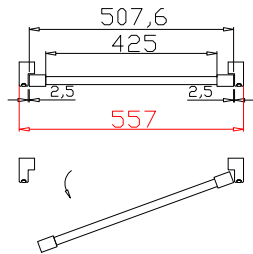

Louvre Quantity(叶片数量): 10

Louvre Size(叶片尺寸): 436mm

Rail Size(上下板尺寸): 488mm

Order No(订单号): BAI S359792 PEARN

Item(序号): 1

Room(房间号): LIV BAY 1

Louvre Size(叶片类型): 64mm

10

Louvre Size(叶片尺寸): 423mm

Rail Size(上下板尺寸): 475mm

Order No(订单号):BAI S359792 PEARN

Item(序号): 2

Room(房间号):LIV BAY 2

Louvre Size(叶片类型): 64mm

10

NOTES:

Louvre Size(叶片尺寸): 423mm

Rail Size(上下板尺寸): 475mm

Order No(订单号):BAI S359792 PEARN

Item(序号): 3

Room(房间号):LIV BAY 3

Louvre Size(叶片类型): 64mm

10

NOTES:

Louvre Size(叶片尺寸): 431mm

Rail Size(上下板尺寸): 483mm

Order No(订单号):BAI S359792 PEARN

Item(序号): 4

Room(房间号):LIV BAY 4

Louvre Size(叶片类型): 64mm