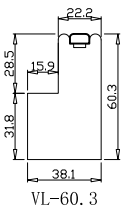

Louvre Size(叶片尺寸): 423mm

Rail Size(上下板尺寸): 475mm

Order No(订单号):BAI S359792 PEARN

Item(序号): 2

Room(房间号):LIV BAY 2

Louvre Size(叶片类型): 64mm

10

NOTES:

Louvre Size(叶片尺寸): 423mm

Rail Size(上下板尺寸): 475mm

Order No(订单号):BAI S359792 PEARN

Item(序号): 3

Room(房间号):LIV BAY 3

Louvre Size(叶片类型): 64mm

10

NOTES:

Louvre Size(叶片尺寸): 431mm

Rail Size(上下板尺寸): 483mm

Order No(订单号):BAI S359792 PEARN

Item(序号): 4

Room(房间号):LIV BAY 4

Louvre Size(叶片类型): 64mm