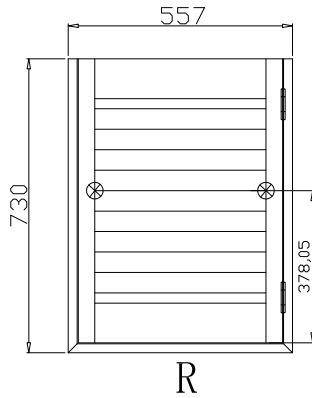

Louvre Quantity(叶片数量): 10

Louvre Size(叶片尺寸): 436mm

Rail Size(上下板尺寸): 488mm

Order No(订单号): BAI S359792 PEARN

Item(序号): 1

Room(房间号): LIV BAY 1

Louvre Size(叶片类型): 64mm

10

Louvre Size(叶片尺寸): 423mm

Rail Size(上下板尺寸): 475mm

Order No(订单号):BAI S359792 PEARN

Item(序号): 2

Room(房间号):LIV BAY 2

Louvre Size(叶片类型): 64mm

10

NOTES:

Louvre Size(叶片尺寸): 423mm

Rail Size(上下板尺寸): 475mm

Order No(订单号):BAI S359792 PEARN

Item(序号): 3

Room(房间号):LIV BAY 3

Louvre Size(叶片类型): 64mm

10

NOTES:

Louvre Size(叶片尺寸): 431mm

Rail Size(上下板尺寸): 483mm

Order No(订单号):BAI S359792 PEARN

Item(序号): 4

Room(房间号):LIV BAY 4

Louvre Size(叶片类型): 64mm