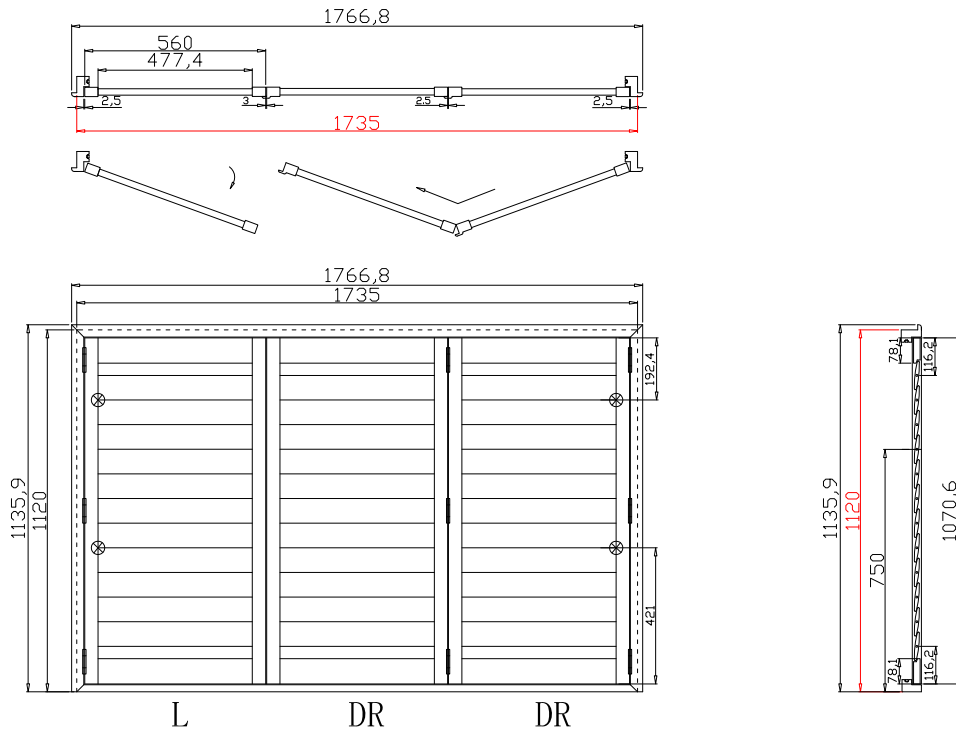

Material(材质): Balmoral Pine Wood(松木)

Configuration(窗扇结构): LDL-DR, IN, 4SP, 41.3mm Astrigal, Deep BullNose Z Frame 38mm

Tilt rod type(拉杆类型): Easy tilt rod(齿条拉杆)

Louvre Quantity(叶片数量): 45

Louvre Size(叶片尺寸): 479.4mm

Rail Size(上下板尺寸): 531.4mm

Order No(订单号): ABC 50757 TAYLOR

Item(序号): 2

Room(房间号):

Louvre Size(叶片类型): 89mm

Z Sill Plate

Deep BullNose Z Frame 38mm

4
8

NOTES:

- Shutter Color: Timeless White(覆盖色)
 - Hinges Color: White(白色)
 - Qty(数量): 1
 - Material(材质): Balmoral Pine Wood(松木)
 - Configuration(窗扇结构): L-DRDR,IN, 4SP, 41.3mm Astrigal, Deep BullNose Z Frame 38mm
 - Tilt rod type(拉杆类型): Easy tilt rod(齿条拉杆)
 - Louvre Quantity(叶片数量): 36
 - Louvre Size(叶片尺寸): 475.4mm
 - Rail Size(上下板尺寸): 527.4mm
- Order No(订单号): ABC 50757 TAYLOR
 - Item(序号): 3
 - Room(房间号):
 - Louvre Size(叶片类型): 89mm