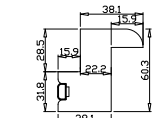

Deep BullNose Z Frame 38mm