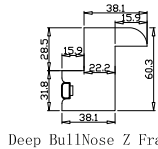

Z Sill Plate

Deep BullNose Z Frame 38mm