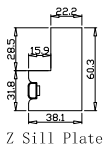

Rail Size(上下板尺寸): 531.4mm

Order No(订单号): ABC 50757 TAYLOR

Item(序号): 2

Room(房间号):

Louvre Size(叶片类型): 89mm

Z Sill Plate

Deep BullNose Z Frame 38mm

4
8

NOTES:

- Shutter Color: Timeless White(覆盖色)
 - Hinges Color: White(白色)
 - Qty(数量): 1
 - Material(材质): Balmoral Pine Wood(松木)
 - Configuration(窗扇结构): L-DRDR,IN, 4SP, 41.3mm Astrigal, Deep BullNose Z Frame 38mm
 - Tilt rod type(拉杆类型): Easy tilt rod(齿条拉杆)
 - Louvre Quantity(叶片数量): 36
 - Louvre Size(叶片尺寸): 475.4mm
 - Rail Size(上下板尺寸): 527.4mm
- Order No(订单号): ABC 50757 TAYLOR
 - Item(序号): 3
 - Room(房间号):
 - Louvre Size(叶片类型): 89mm