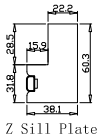

Material(材质): Balmoral Pine Wood(松木)

Configuration(窗扇结构): LDL-DR, IN, 4SP, 41.3mm Astrigal, Deep BullNose Z Frame 38mm

Tilt rod type(拉杆类型): Easy tilt rod(齿条拉杆)

Louvre Quantity(叶片数量): 45

Louvre Size(叶片尺寸): 479.4mm

Rail Size(上下板尺寸): 531.4mm

Order No(订单号): ABC 50757 TAYLOR

Item(序号): 2

Room(房间号):

Louvre Size(叶片类型): 89mm

Z Sill Plate

Deep BullNose Z Frame 38mm

4
8

NOTES:

- Shutter Color: Timeless White(覆盖色)
 - Hinges Color: White(白色)
 - Qty(数量): 1
 - Material(材质): Balmoral Pine Wood(松木)
 - Configuration(窗扇结构): L-DRDR,IN, 4SP, 41.3mm Astrigal, Deep BullNose Z Frame 38mm
 - Tilt rod type(拉杆类型): Easy tilt rod(齿条拉杆)
 - Louvre Quantity(叶片数量): 36
 - Louvre Size(叶片尺寸): 475.4mm
 - Rail Size(上下板尺寸): 527.4mm
- Order No(订单号): ABC 50757 TAYLOR
 - Item(序号): 3
 - Room(房间号):
 - Louvre Size(叶片类型): 89mm