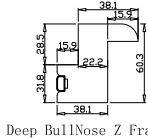

Material(材质): Balmoral Pine Wood(松木)

Configuration(窗扇结构): LDL-DR, IN, 4SP, 41.3mm Astrigal, Deep BullNose Z Frame 38mm

Tilt rod type(拉杆类型): Easy tilt rod(齿条拉杆)

Louvre Quantity(叶片数量): 45

Louvre Size(叶片尺寸): 479.4mm

Rail Size(上下板尺寸): 531.4mm

Order No(订单号): ABC 50757 TAYLOR

Item(序号): 2

Room(房间号):

Louvre Size(叶片类型): 89mm

Z Sill Plate

Deep BullNose Z Frame 38mm

4
8

NOTES:

- Shutter Color: Timeless White(覆盖色)
 - Hinges Color: White(白色)
 - Qty(数量): 1
 - Material(材质): Balmoral Pine Wood(松木)
 - Configuration(窗扇结构): L-DRDR,IN, 4SP, 41.3mm Astrigal, Deep BullNose Z Frame 38mm
 - Tilt rod type(拉杆类型): Easy tilt rod(齿条拉杆)
 - Louvre Quantity(叶片数量): 36
 - Louvre Size(叶片尺寸): 475.4mm
 - Rail Size(上下板尺寸): 527.4mm
- Order No(订单号): ABC 50757 TAYLOR
 - Item(序号): 3
 - Room(房间号):
 - Louvre Size(叶片类型): 89mm