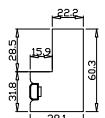

Tilt rod type(拉杆类型): Easy tilt rod(齿条拉杆)

Louvre Quantity(叶片数量): 45

Louvre Size(叶片尺寸): 474.1mm

Rail Size(上下板尺寸): 526.1mm

Order No(订单号): ABC 50757 TAYLOR

Item(序号): 1

Room(房间号):

Louvre Size(叶片类型): 89mm

Material(材质): Balmoral Pine Wood(松木)

Configuration(窗扇结构): LDL-DR, IN, 4SP, 41.3mm Astrigal, Deep BullNose Z Frame 38mm

Tilt rod type(拉杆类型): Easy tilt rod(齿条拉杆)

Louvre Quantity(叶片数量): 45

Louvre Size(叶片尺寸): 479.4mm

Rail Size(上下板尺寸): 531.4mm

Order No(订单号): ABC 50757 TAYLOR

Item(序号): 2

Room(房间号):

Louvre Size(叶片类型): 89mm

Z Sill Plate

Deep BullNose Z Frame 38mm

4
8