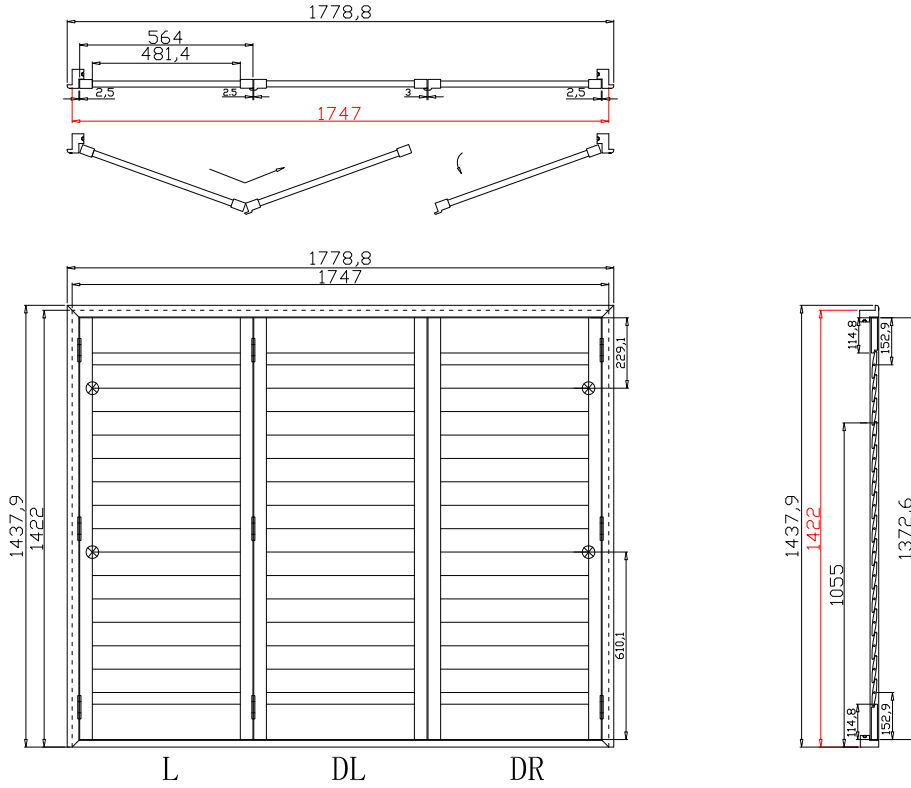

3

12

NOTES:

Shutter Color: Timeless White(覆盖色)

Hinges Color: White(白色)

Qty(数量): 1

Material(材质): Balmoral Pine Wood(松木)

Configuration(窗扇结构): LDL-DR, IN, 4SP, 41.3mm Astrigal, Deep BullNose Z Frame 38mm

Tilt rod type(拉杆类型): Easy tilt rod(齿条拉杆)

Louvre Quantity(叶片数量): 45

Louvre Size(叶片尺寸): 479.4mm

Rail Size(上下板尺寸): 531.4mm

Order No(订单号): ABC 50757 TAYLOR

Item(序号): 2

Room(房间号):

Louvre Size(叶片类型): 89mm