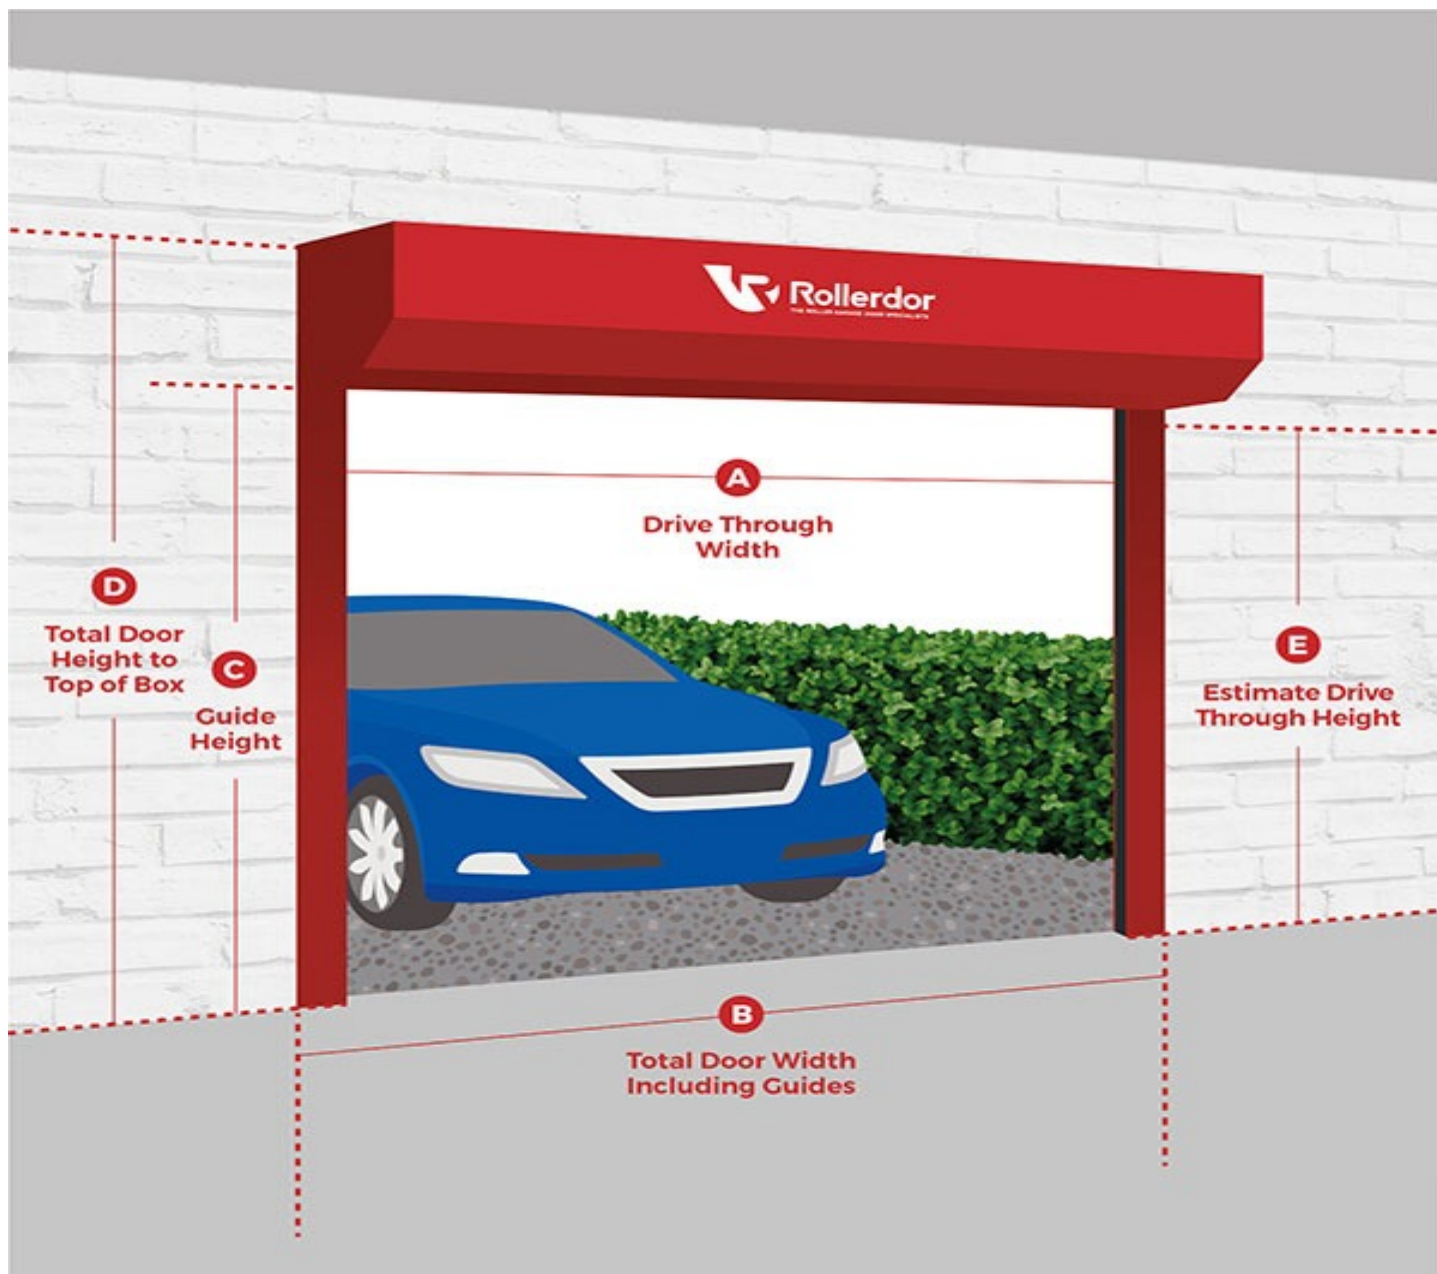

Details

Your Order REF:

Please be aware all finished door sizes work to a tolerance of up to +/- 6mm please take this into consideration when checking your dimensions