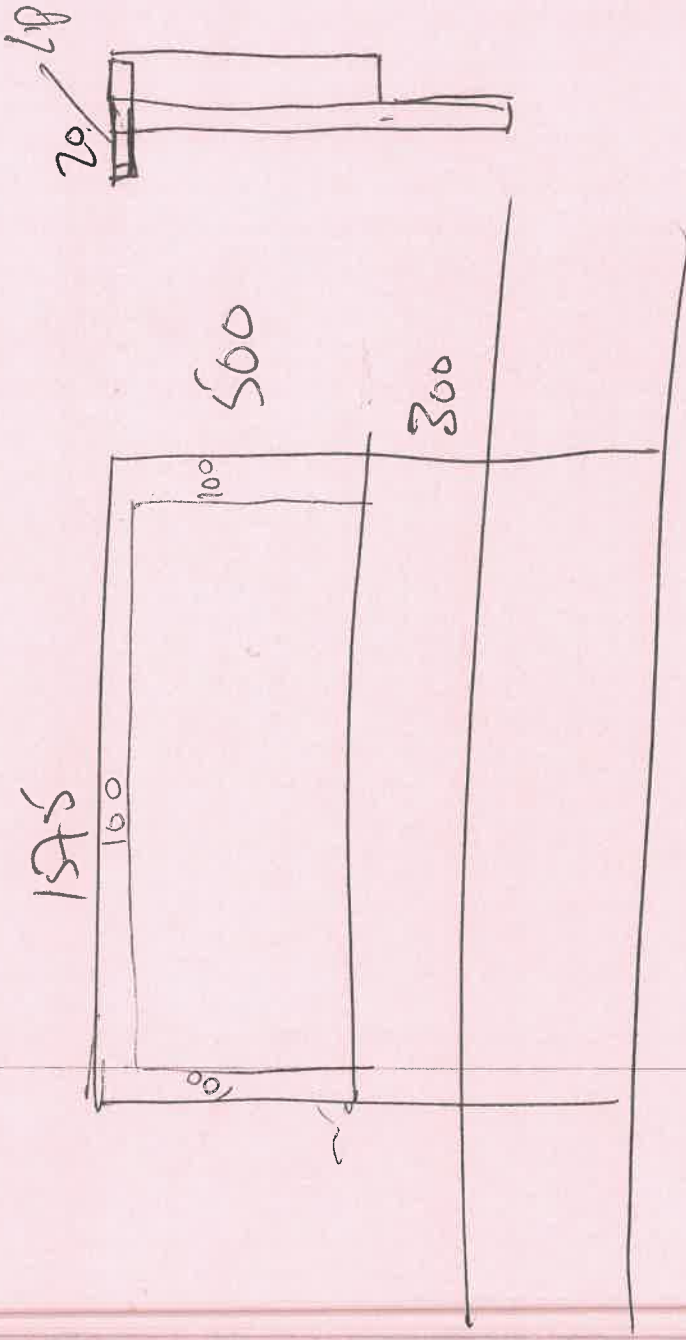

SO17351 DESIGN

Ramo Kota Wild Rose 7946/12 @ ~~f 79.50~~ 77.50 p/m

Registered under Gram. No. 19/11/25