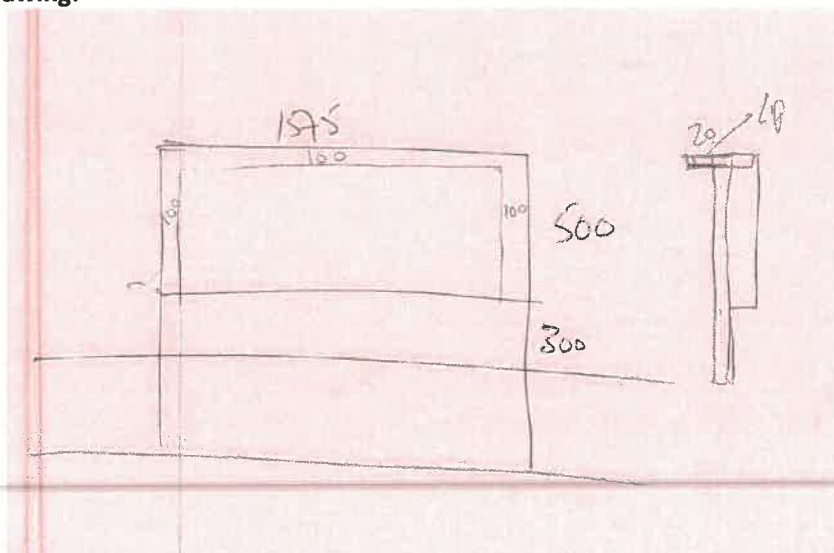

Date of Order / Delivered to RB:

Customer Ref: SO17351Q1 Derrien

Description of Products: To make a rectangular headboard with a 100mm padded border as per the photo below, with a hidden batten.

Sizes as per drawing: