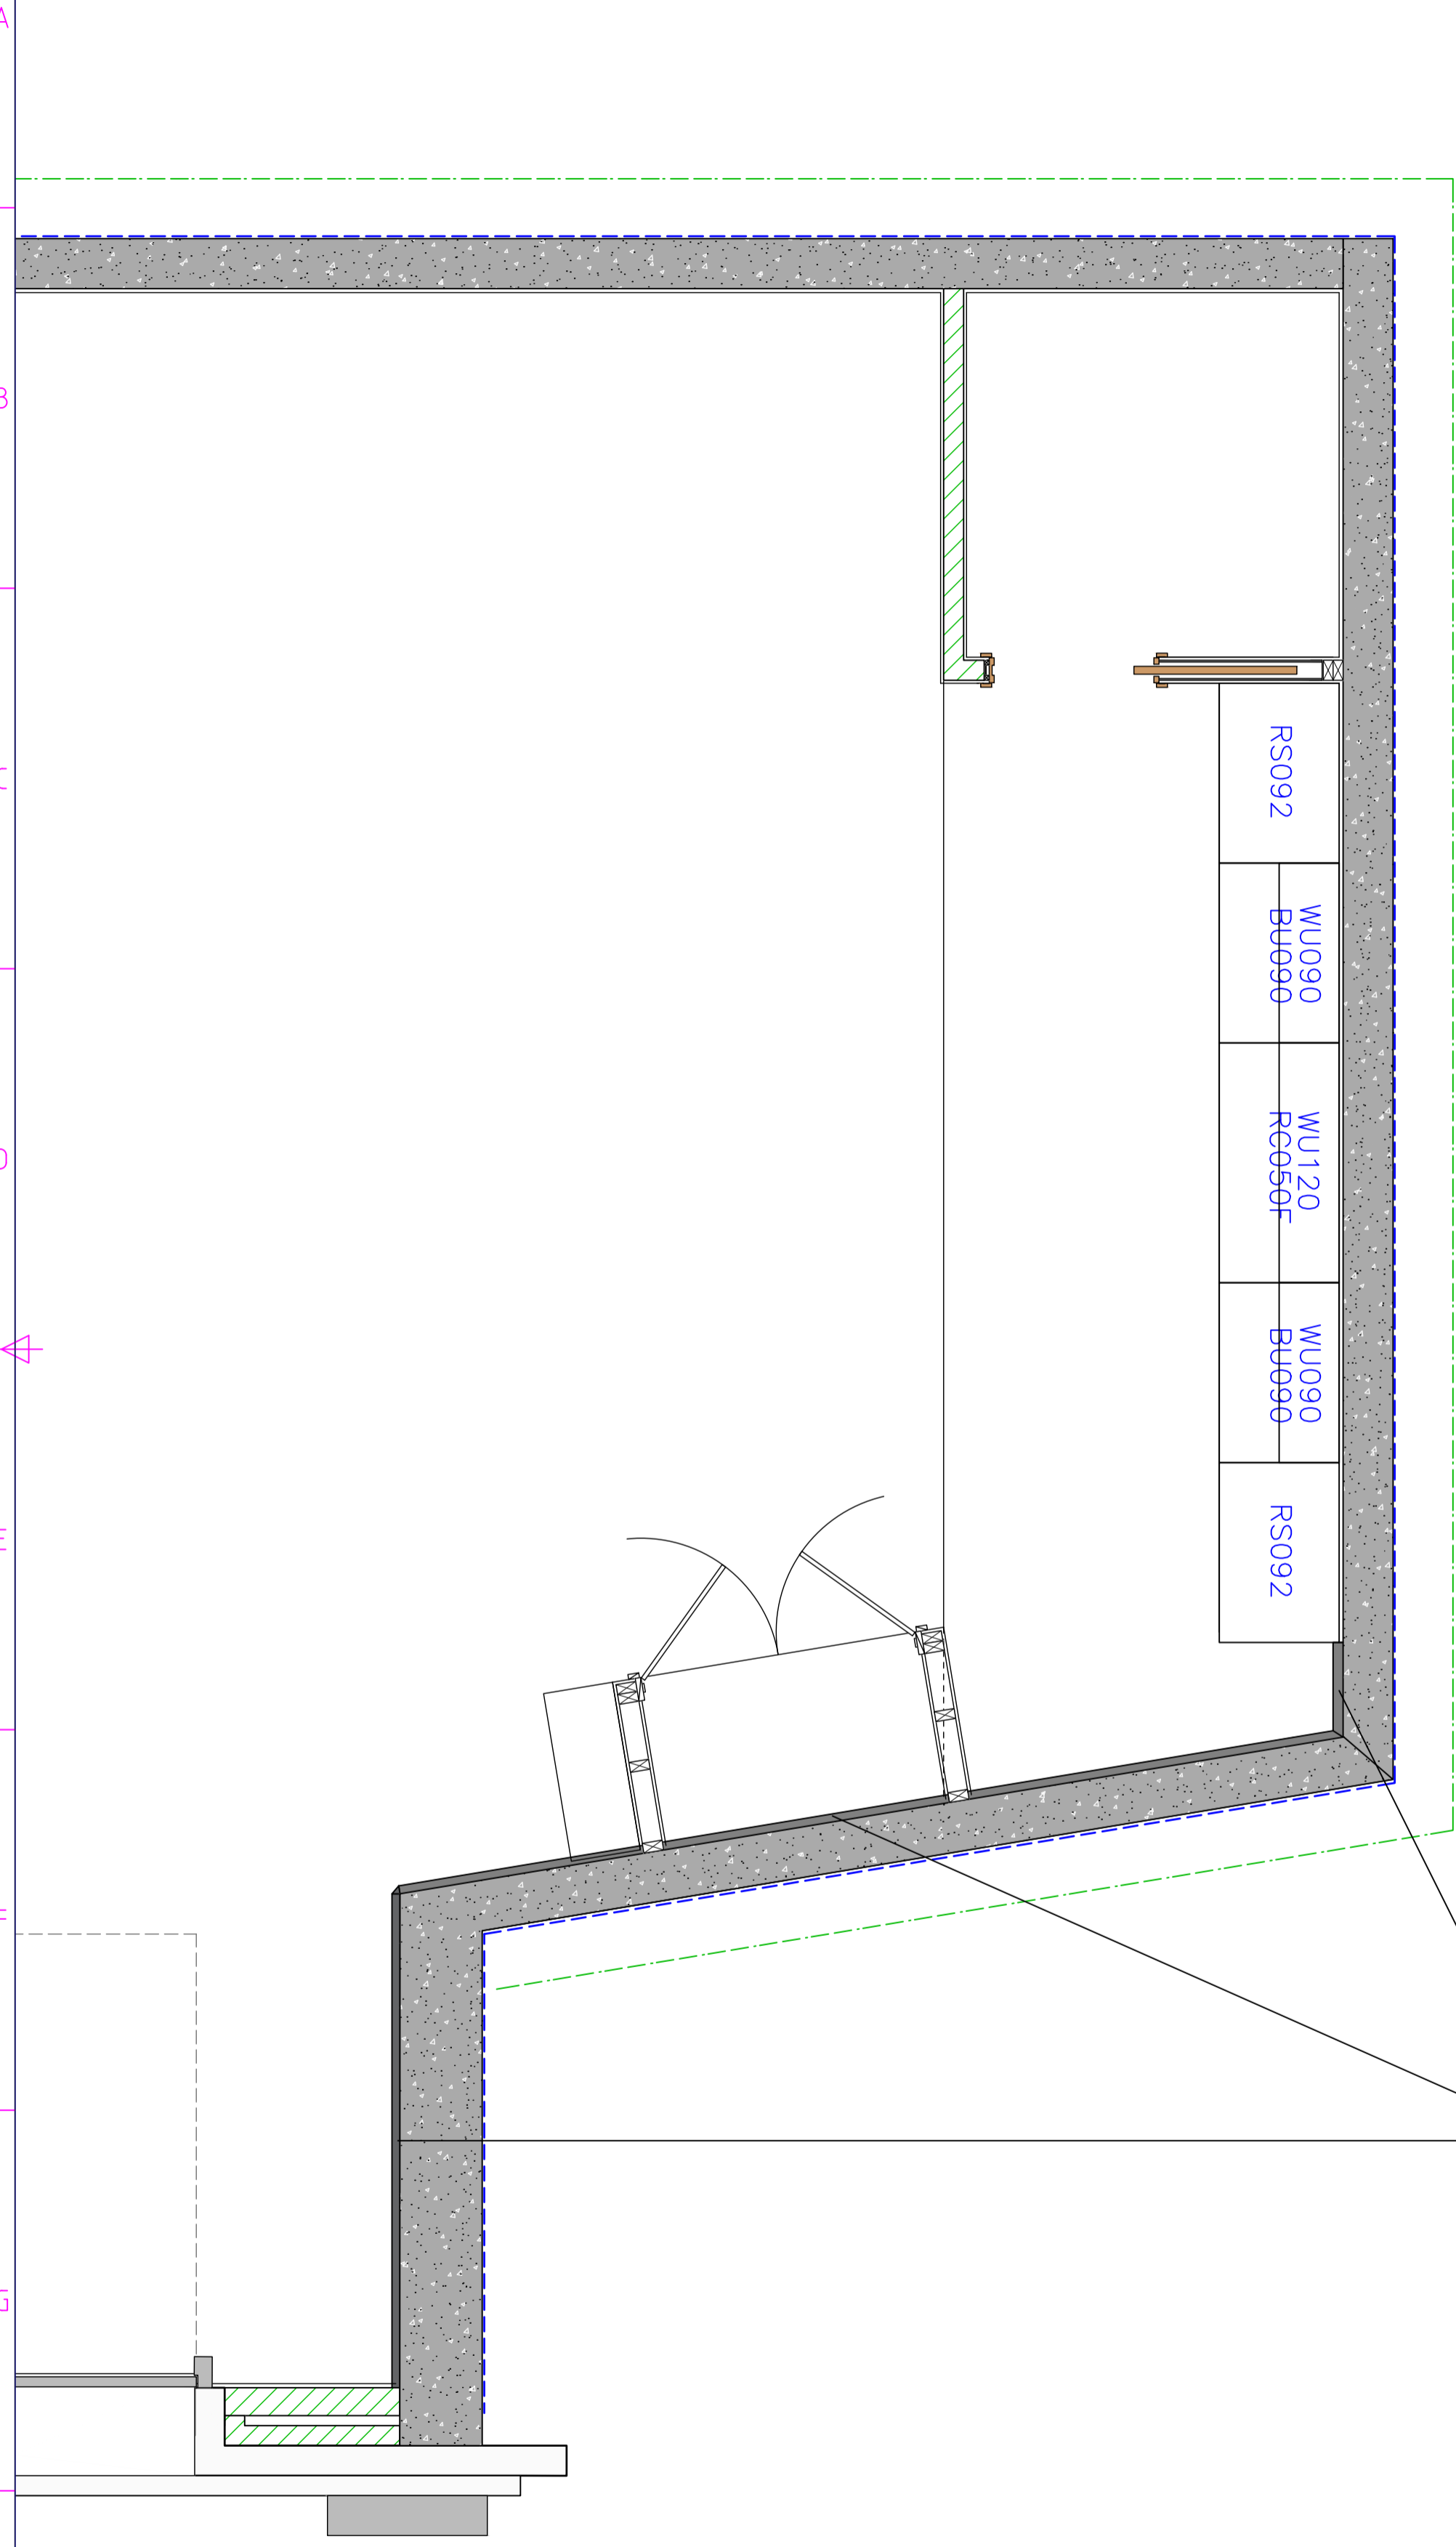

Cabinet colour:	RAL 7021 + SS BP'S
StoreWall colour:	GREY
Wall type:	N/A
Floor spec:	N/A
Ceiling spec:	N/A

Description:	LAYOUT PROPOSAL
Client:	BEAUFORT PLACE

Date:	08.03.2018
Drawn by:	A.CLARKE
Drawing No:	
Rev:	1

STOREWALL MOUNTED IN LINE WITH TOP OF DURA CABINETS (2000MM) – MEASURING 1540MM DOWN

The accessories in this range are fitted with 'CamLok™' which can be twisted with a slotted screwdriver to lock the accessory into place. Made in stylish light grey and branded with the StoreWall™ name, they clip on to the StoreWall™ panels with ease.