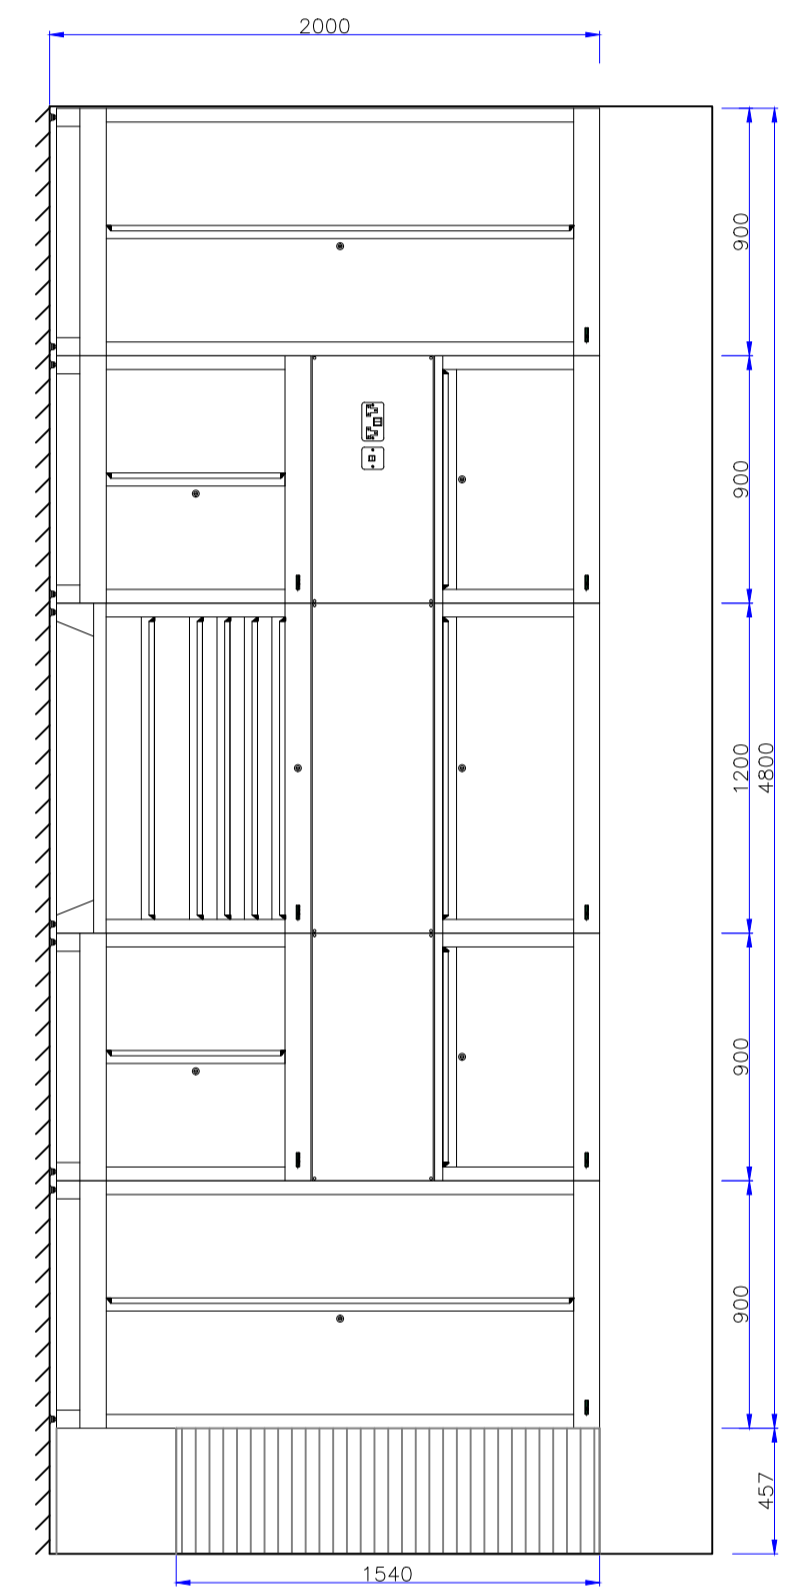

Cabinet colour:	RAL 7021 + SS BP'S
StoreWall colour:	GREY
Wall type:	N/A
Floor spec:	N/A
Ceiling spec:	N/A

Description:	LAYOUT PROPOSAL
Client:	BEAUFORT PLACE

Date:	08.03.2018
Drawn by:	A.CLARKE
Drawing No:	
Rev:	1

STOREWALL MOUNTED IN LINE WITH TOP OF DURA CABINETS (2000MM) – MEASURING 1540MM DOWN

The accessories in this range are fitted with 'CamLok™' which can be twisted with a slotted screwdriver to lock the accessory into place. Made in stylish light grey and branded with the StoreWall™ name, they clip on to the StoreWall™ panels with ease.