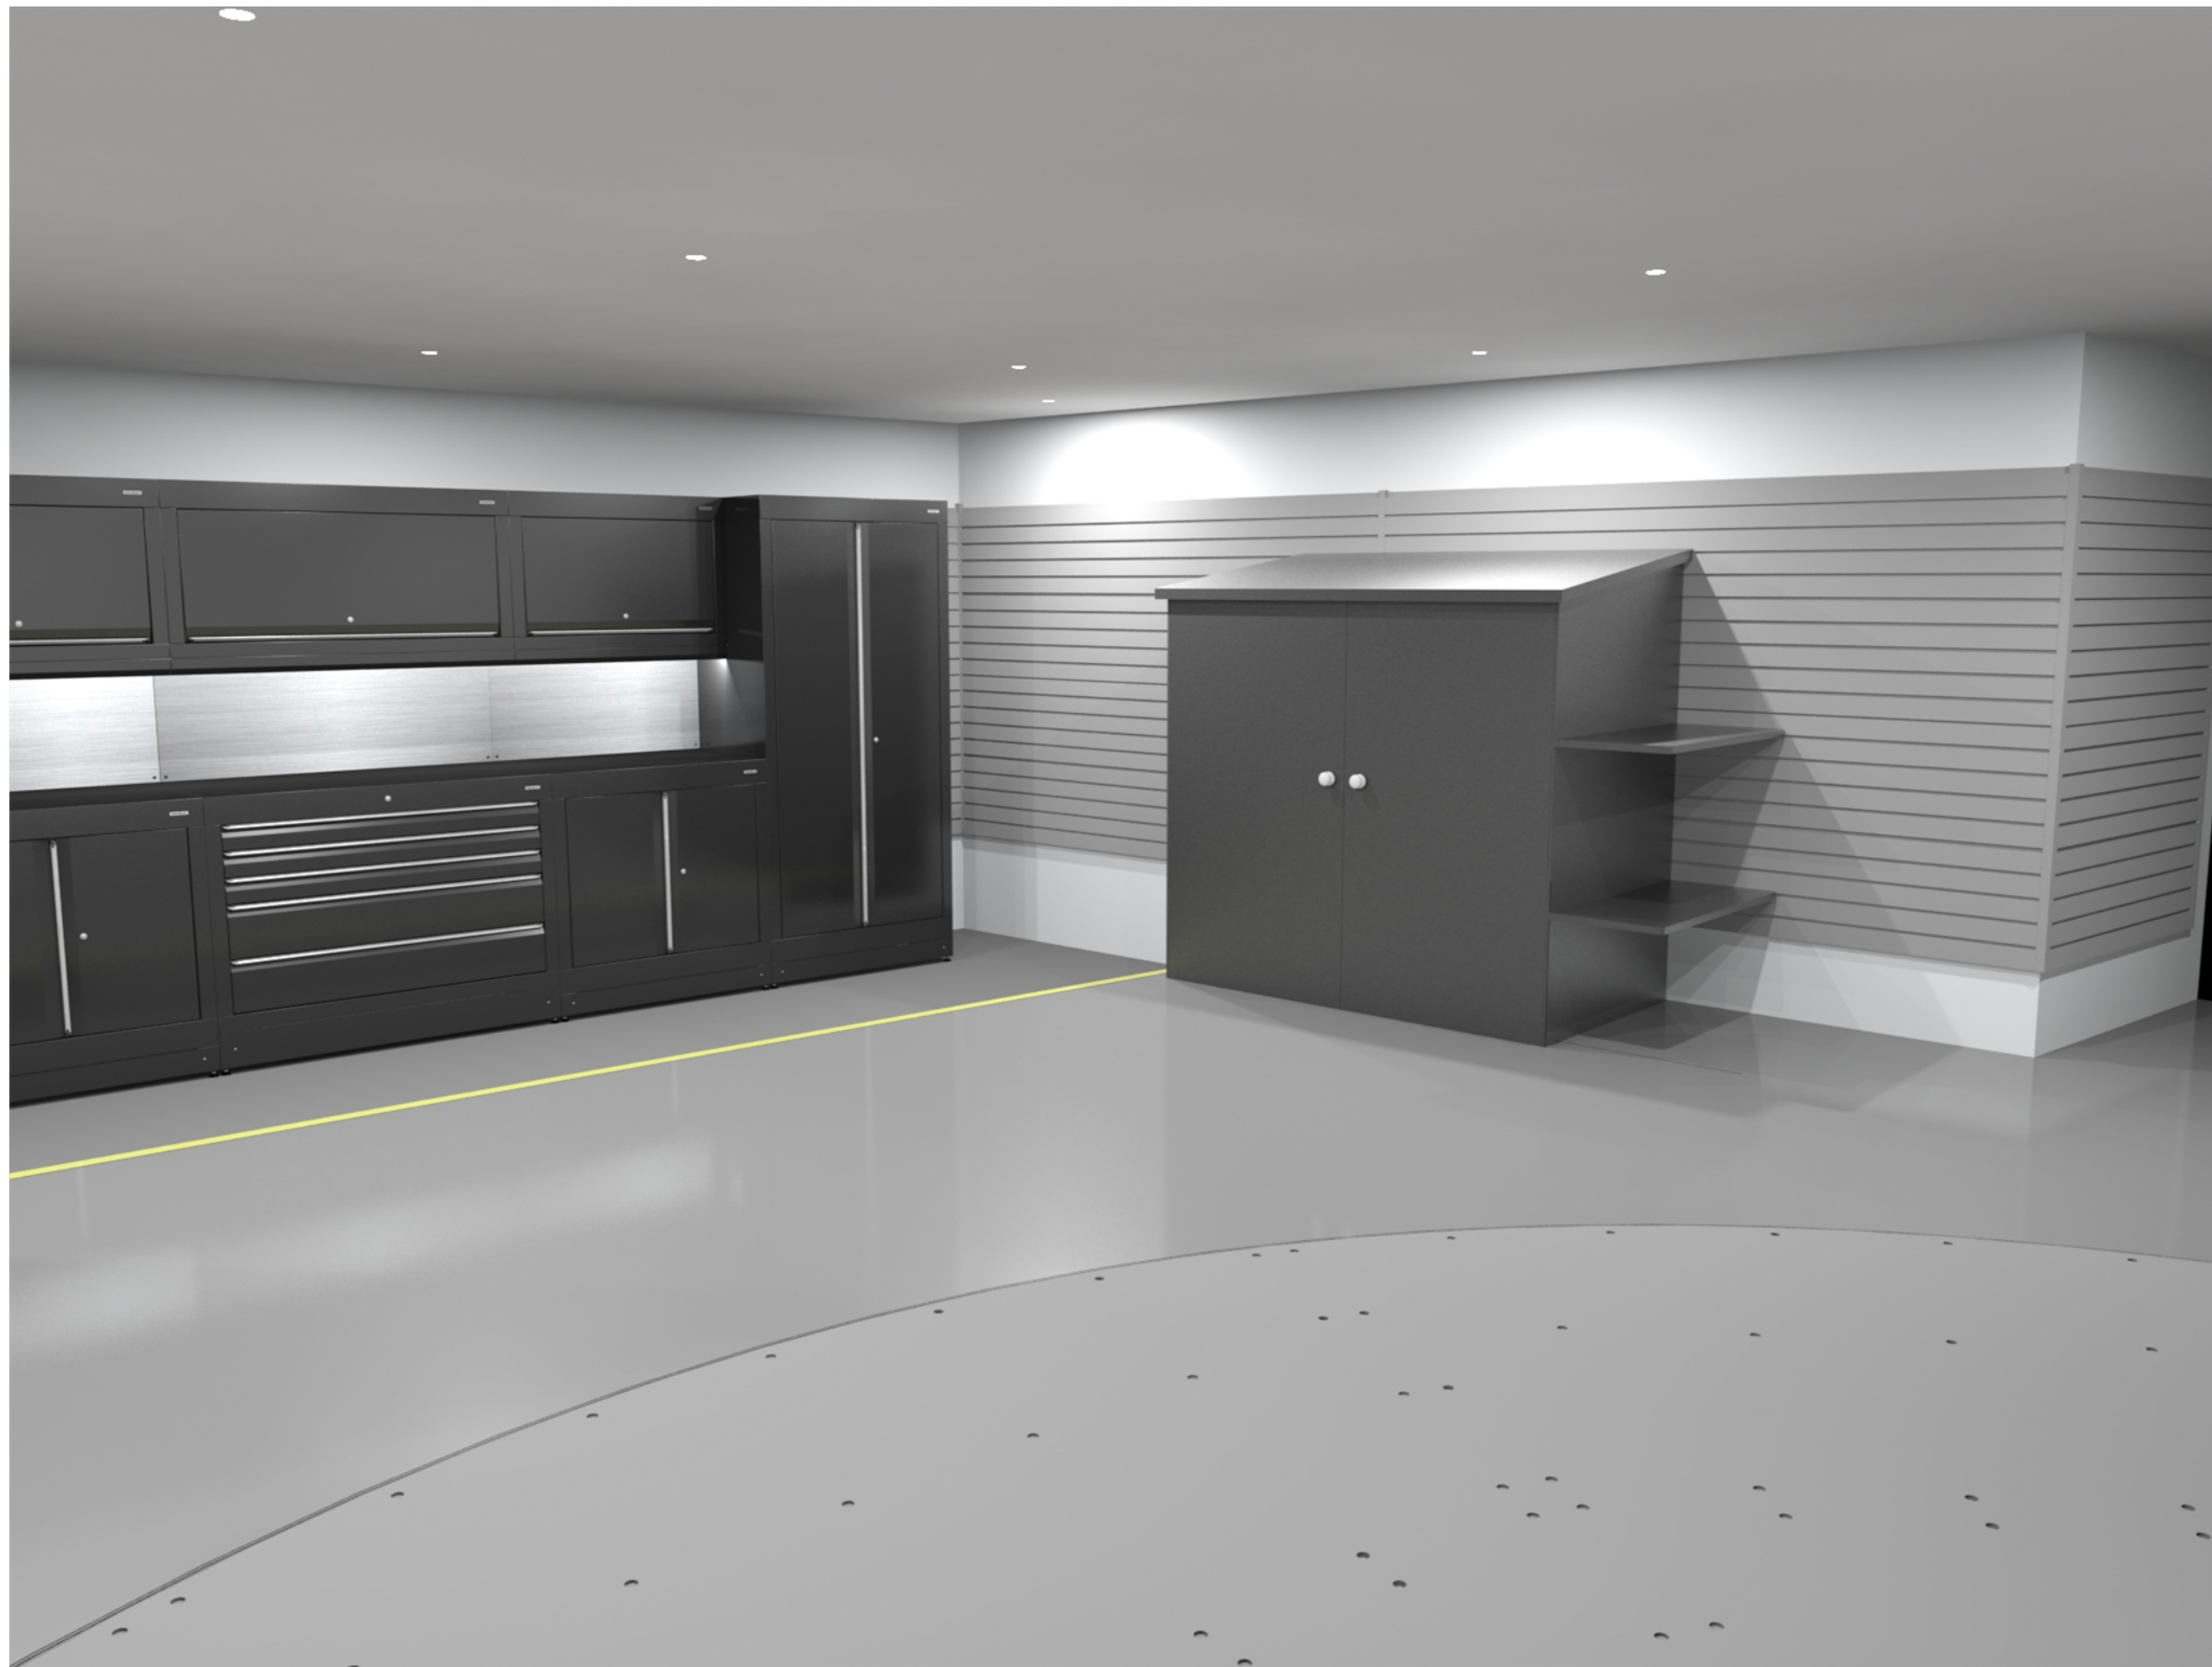

ALL ELETRICAL/ PLUMBING WORK TO BE IN PLACE PRIOR TO DURA GARAGES INSTALL
DURA GARAGES IS NOT RESPONSIBLE FOR ELECTRICIAN/PLUMBING WORKS CARRIED OUT

Cabinet colour:	RAL 7021 + SS BP'S
StoreWall colour:	GREY
Wall type:	N/A
Floor spec:	N/A
Ceiling spec:	N/A

Description:	LAYOUT PROPOSAL
Client:	BEAUFORT PLACE

Date:	08.03.2018
Drawn by:	A.CLARKE
Drawing No:	
Rev:	1

This drawing is the property of Dura Ltd and may not be copied or shared with a third party, unless prior consent is given by Dura Ltd. Copyright © 2011 Dura Ltd.

DURA®
Fitted Garages

www.duragarages.com +44 (0) 1280 700 563