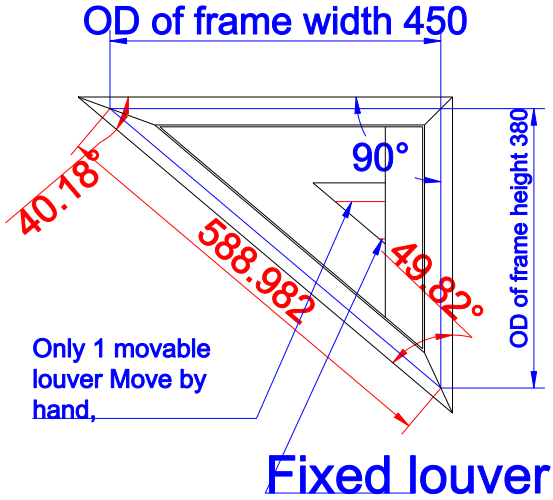

Order#:	211012004329	Customer Name:	<i>Impact</i>		
Dealer#:	SO7942 Impact - Shapes	Dealer Name:	CP Interiors	Date:	2020/2/26
Please confirm the following drawing.					

Item 5 Qty: 1(R) Louver: 63mm Color: C01-Custom
Color(Paint) Deep Bullnose Z Frame 38mm 4 sides Easy
Tilt