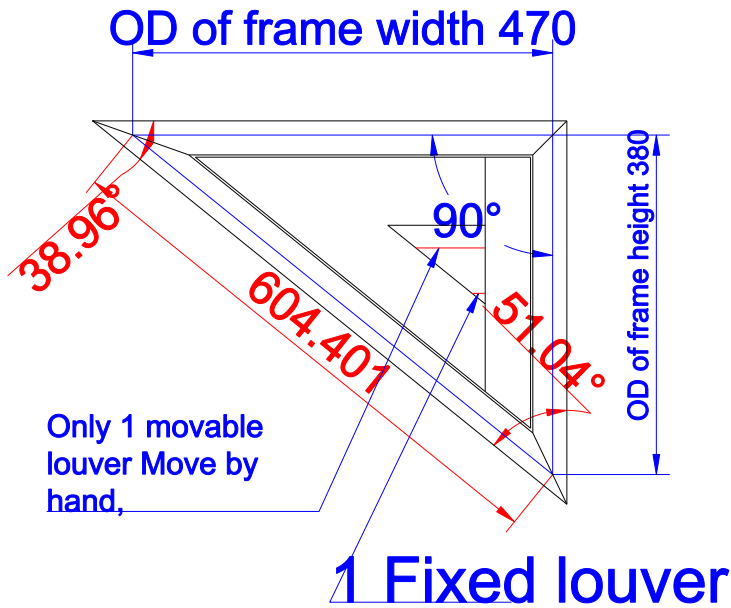

Order#:	211012004329	Customer Name:	<i>Impact</i>		
Dealer#:	SO7942 Impact - Shapes	Dealer Name:	CP Interiors	Date:	2020/2/26
Please confirm the following drawing.					

Item 9 Qty: 1(R) Louver: 63mm Color: C01-Custom Color(Paint) Deep Bullnose Z Frame 38mm 4 sides Easy Tilt