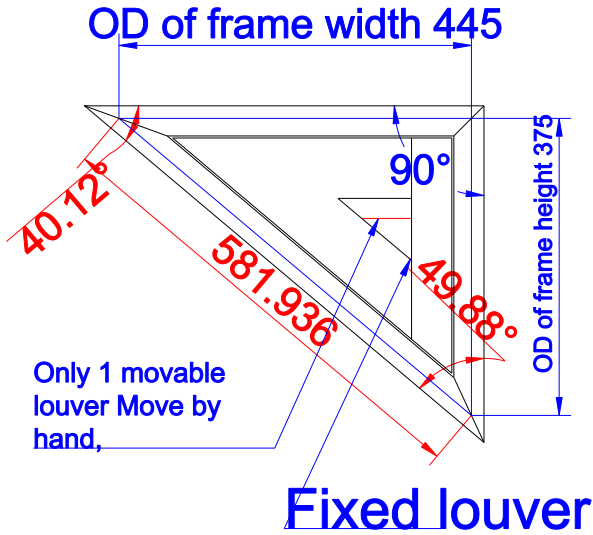

Item 1 Qty: 1(R) Louver: 63mm Color: C01-Custom  
 Color(Paint) Deep Bullnose Z Frame 38mm 4 sides Easy  
 Tilt

Order#:	211012004329	Customer Name:	Impact		
Dealer#:	SO7942 Impact - Shapes	Dealer Name:	CP Interiors	Date:	2020/2/26
Please confirm the following drawing.					