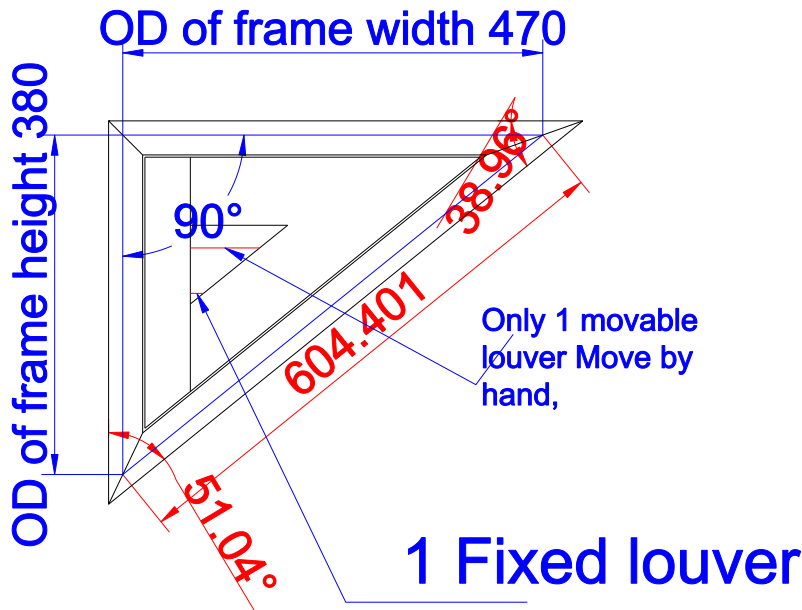

Order#:	211012004329	Customer Name:	Impact		
Dealer#:	SO7942 Impact - Shapes	Dealer Name:	CP Interiors	Date:	2020/2/26
Please confirm the following drawing.					

Item 12 Qty: 1(L) Louver: 63mm Color: C01-Custom Color(Paint) Deep Bullnose Z Frame 38mm 4 sides Easy Tilt