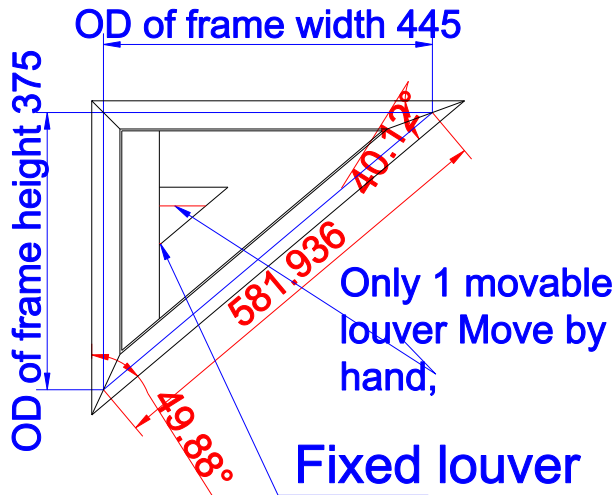

Item 4 Qty: 1(L) Louver: 63mm Color: C01-Custom
Color(Paint) Deep Bullnose Z Frame 38mm 4 sides Easy
Tilt