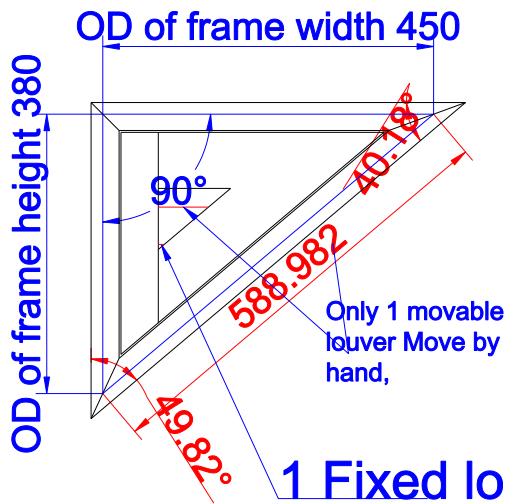

Item 8 Qty: 1(L) Louver: 63mm Color: C01-Custom
Color(Paint) Deep Bullnose Z Frame 38mm 4 sides Easy
Tilt

1 Fixed louver