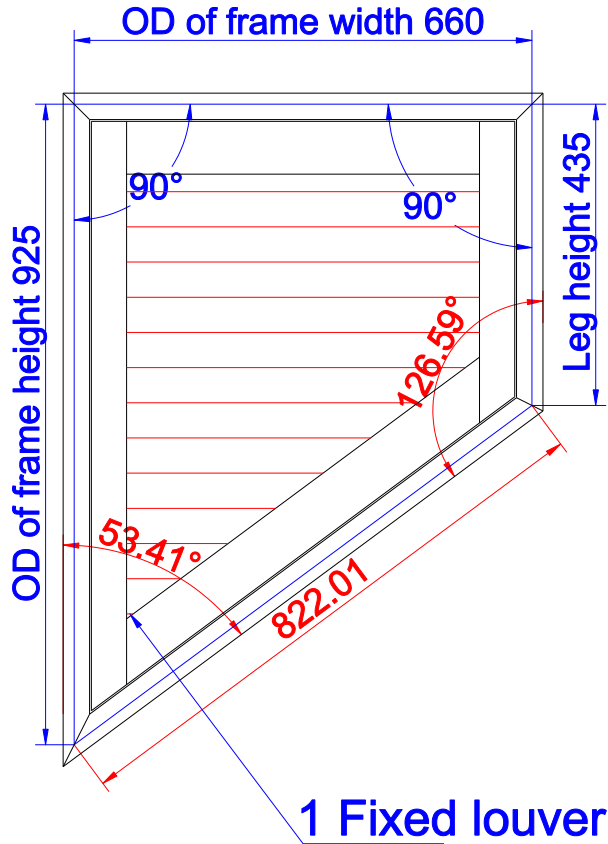

Order#:	211012004329	Customer Name:	Impact		
Dealer#:	SO7942 Impact - Shapes	Dealer Name:	CP Interiors	Date:	2020/2/26
Please confirm the following drawing.					

Item 19 Qty: 1(L) Louver: 63mm Color: C01-Custom
Color(Paint) Deep Bullnose Z Frame 38mm 4 sides Easy
Tilt