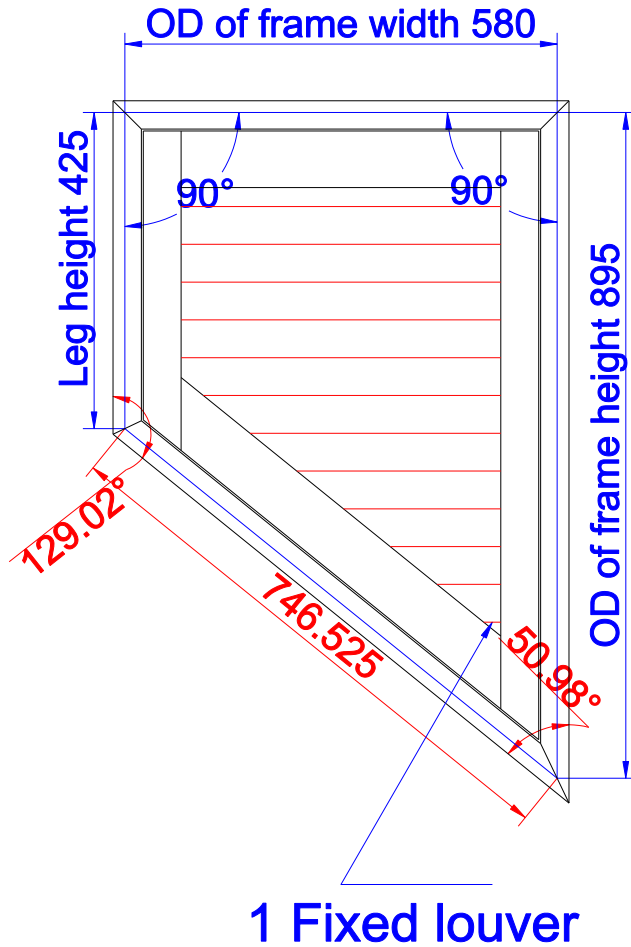

Order#:	211012004329	Customer Name:	<i>Impact</i>		
Dealer#:	SO7942 Impact - Shapes	Dealer Name:	CP Interiors	Date:	2020/2/26
Please confirm the following drawing.					

Item 10 Qty: 1(R) Louver: 63mm Color: C01-Custom
Color(Paint) Deep Bullnose Z Frame 38mm 4 sides Easy
Tilt