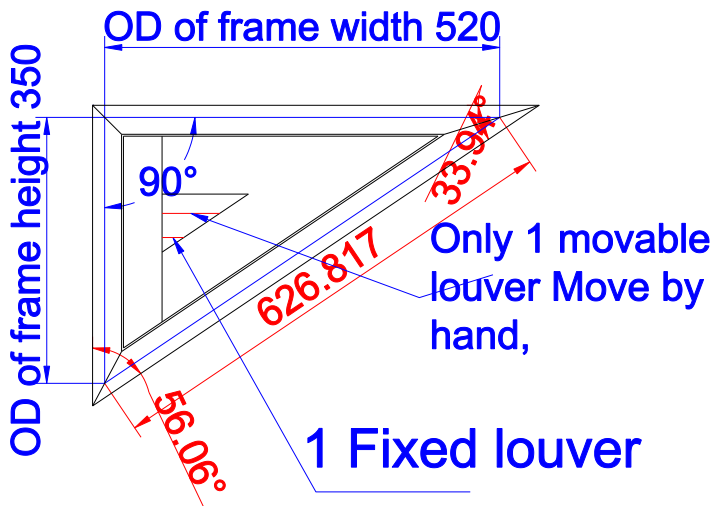

Item 16 Qty: 1(L) Louver: 63mm Color: C01-Custom
Color(Paint) Deep Bullnose Z Frame 38mm 4 sides Easy
Tilt