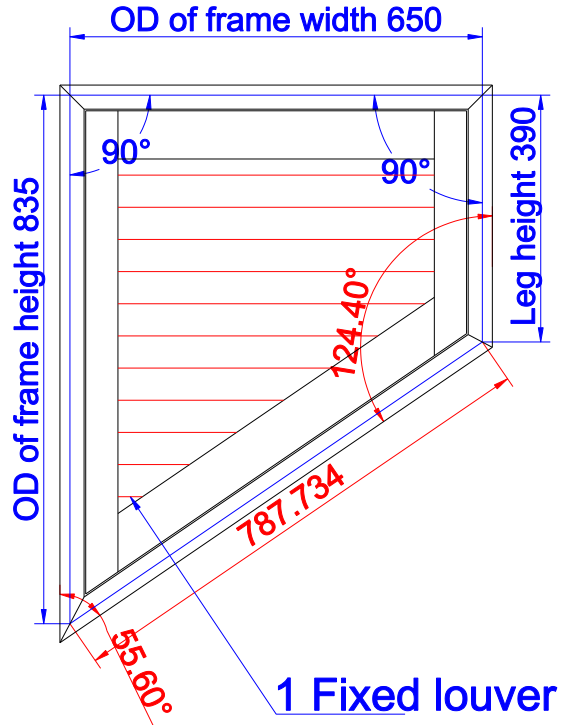

Order#:	211012004329	Customer Name:	Impact		
Dealer#:	SO7942 Impact Shapes	Dealer Name:	CP Interiors	Date:	2020/2/26
Please confirm the following drawing.					

Item 15 Qty: 1(L) Louver: 63mm Color: C01-Custom
Color(Paint) Deep Bullnose Z Frame 38mm 4 sides Easy
Tilt