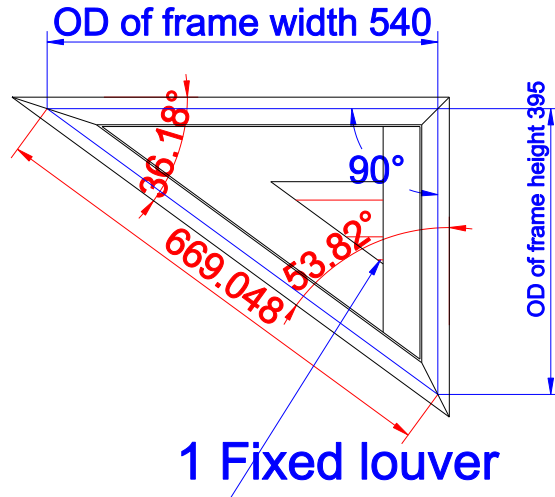

Order#:	211012004329	Customer Name:	<i>Impact</i>		
Dealer#:	SO7942 Impact Shapes	Dealer Name:	CP Interiors	Date:	2020/2/26
Please confirm the following drawing.					

Item 17 Qty: 1(R) Louver: 63mm Color: C01-Custom
Color(Paint) Deep Bullnose Z Frame 38mm 4 sides Easy
Tilt