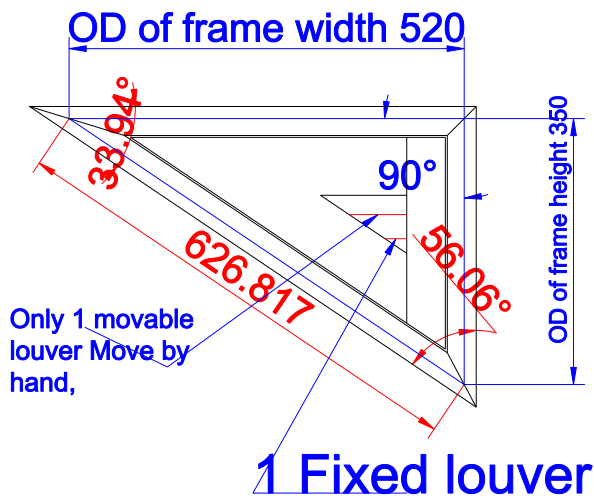

Item 13 Qty: 1(R) Louver: 63mm Color: C01-Custom Color(Paint) Deep Bullnose Z Frame 38mm 4 sides Easy Tilt