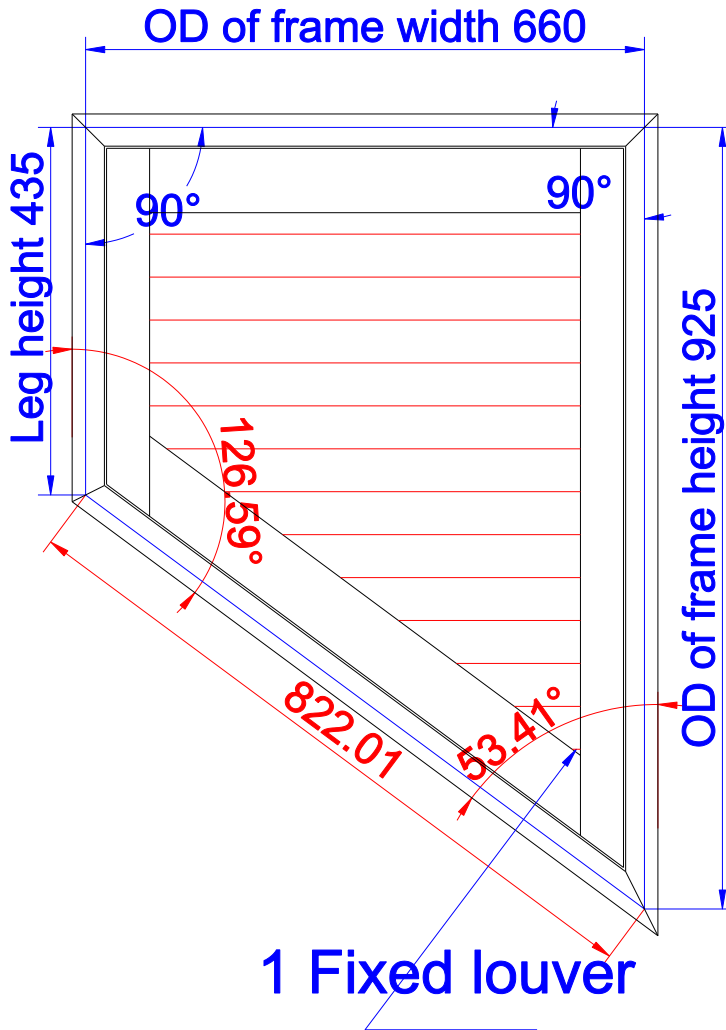

Order#:	211012004329	Customer Name:	Impact		
Dealer#:	SO7942 Impact - Shapes	Dealer Name:	CP Interiors	Date:	2020/2/26
Please confirm the following drawing.					

Item 18 Qty: 1(R) Louver: 63mm Color: C01-Custom Color(Paint) Deep Bullnose Z Frame 38mm 4 sides Easy Tilt