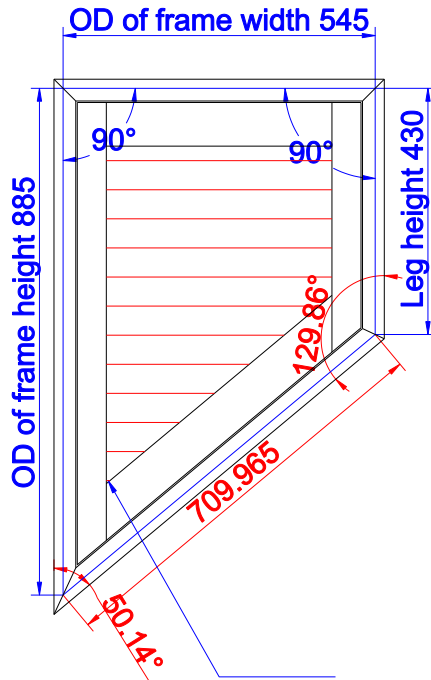

Order#:	211012004329	Customer Name:	Impact		
Dealer#:	SO7942 Impact - Shapes	Dealer Name:	CP Interiors	Date:	2020/2/26
Please confirm the following drawing.					

Item 7 Qty: 1(L) Louver: 63mm Color: C01-Custom
Color(Paint) Deep Bullnose Z Frame 38mm 4 sides Easy
Tilt

1 Fixed louver