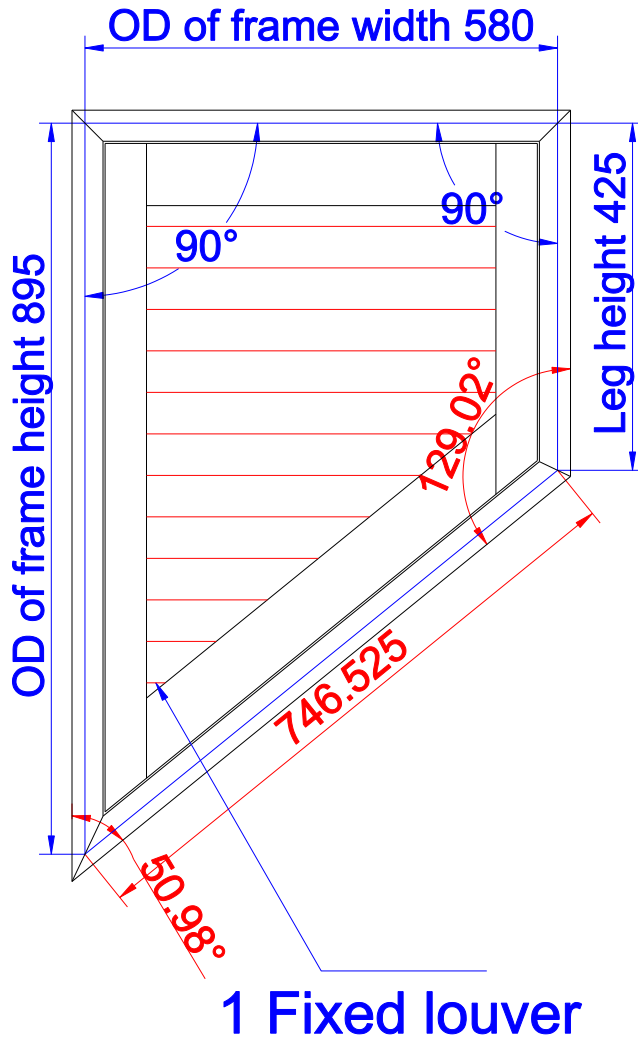

Order#:	211012004329	Customer Name:	Impact		
Dealer#:	SO7942 Impact - Shapes	Dealer Name:	CP Interiors	Date:	2020/2/26
Please confirm the following drawing.					

Item 11 Qty: 1(L) Louver: 63mm Color: C01-Custom Color(Paint) Deep Bullnose Z Frame 38mm 4 sides Easy Tilt