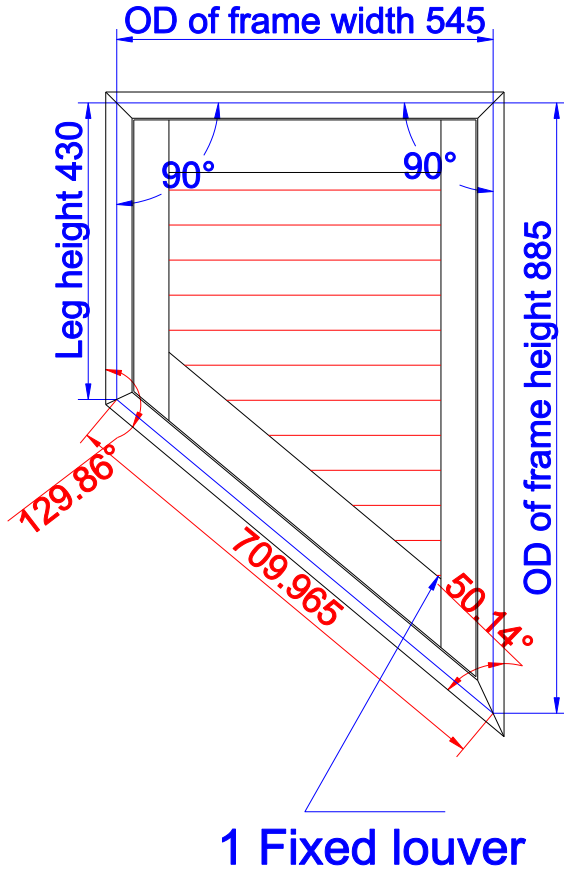

Order#:	211012004329	Customer Name:	<i>Impact</i>		
Dealer#:	SO7942 Impact - Shapes	Dealer Name:	CP Interiors	Date:	2020/2/26
Please confirm the following drawing.					

Item 6 Qty: 1(R) Louver: 63mm Color: C01-Custom
Color(Paint) Deep Bullnose Z Frame 38mm 4 sides Easy
Tilt