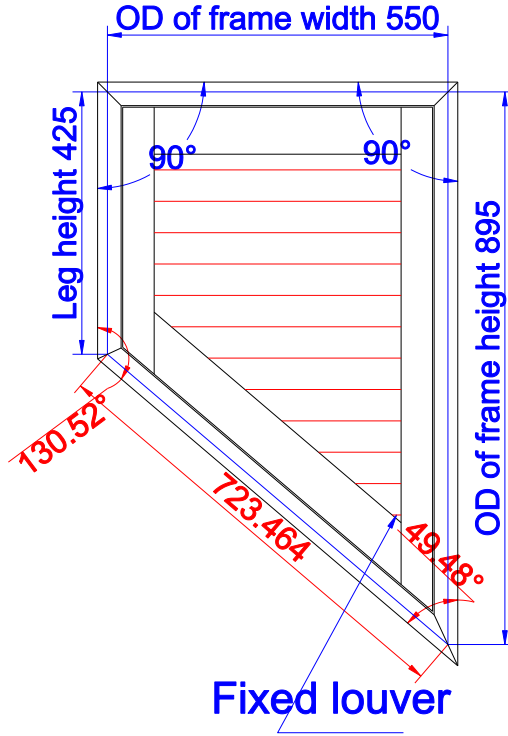

Order#:	211012004329	Customer Name:	Impact		
Dealer#:	SO7942 Impact - Shapes	Dealer Name:	CP Interiors	Date:	2020/2/26
Please confirm the following drawing.					

Item 2 Qty: 1(R) Louver: 63mm Color: C01-Custom
Color(Paint) Deep Bullnose Z Frame 38mm 4 sides Easy
Tilt