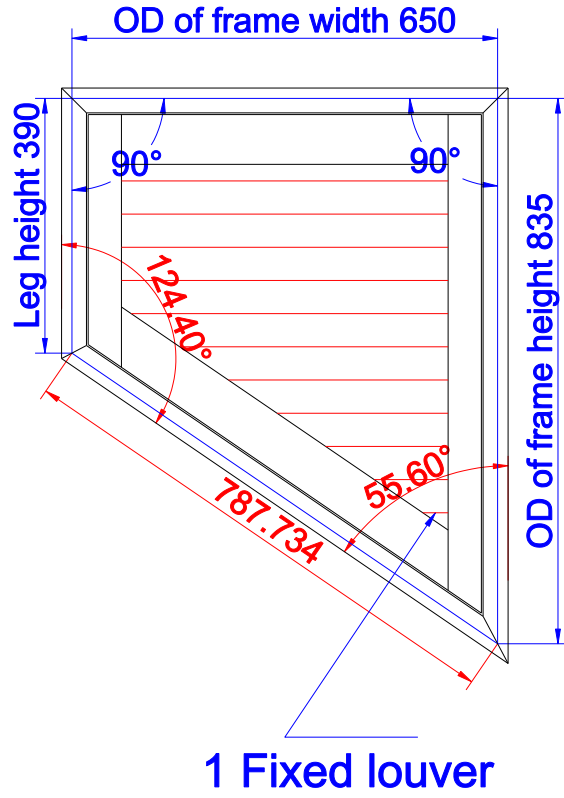

Order#:	211012004329	Customer Name:	<i>Impact</i>		
Dealer#:	SO7942 Impact - Shapes	Dealer Name:	CP Interiors	Date:	2020/2/26
Please confirm the following drawing.					

Item 14 Qty: 1(R) Louver: 63mm Color: C01-Custom
Color(Paint) Deep Bullnose Z Frame 38mm 4 sides Easy
Tilt