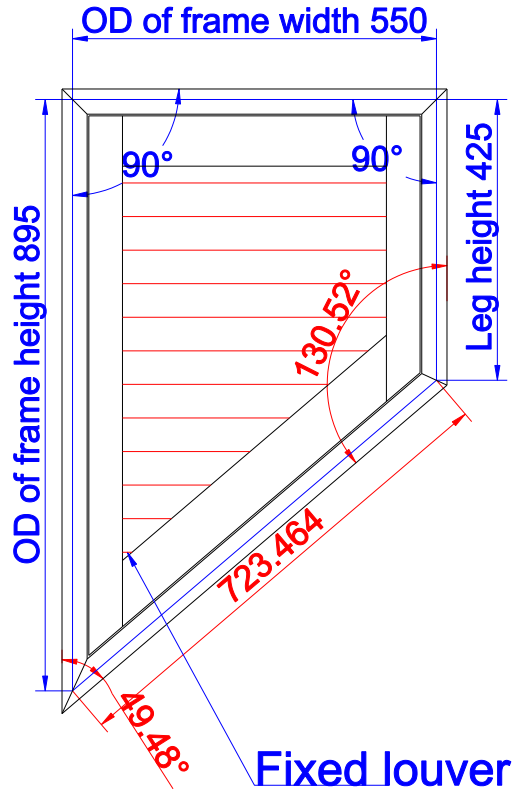

Order#:	211012004329	Customer Name:	Impact		
Dealer#:	SO7942 Impact - Shapes	Dealer Name:	CP Interiors	Date:	2020/2/26
Please confirm the following drawing.					

Item 3 Qty: 1(L) Louver: 63mm Color: C01-Custom
Color(Paint) Deep Bullnose Z Frame 38mm 4 sides Easy
Tilt