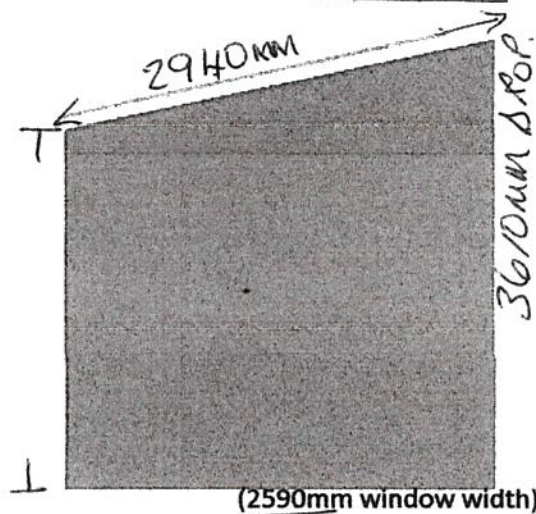

# Delivery NOTE Premier Choice -

OSULLIVAN SP7650 PPMC

Henry SO9451 2x590cm = 239.4cm

Bed 1

Bed 1 2x420cm = 237.4cm + spare -

Leeana - OUTDOOR CUSHIONS + spare

Henry  $\Rightarrow$  2x pairs Bed 1 + spare

leana  $\Rightarrow$  5x outdoor cushions + spare fabric

Double pleat header - tape length when pleated 2940mm angled

2165mm drop

= PLEASE CORRECT to this dimension. we have placed pin where needs adjusting on short side. The drop then needs correcting. Thank you

Returned to be adjusted. the width hasn't been changed so drop at shorter end therefore wrong.

I hope that makes sense.

Many thanks

Leeana

Leeana Taft  
Director

CP INTERIORS

Tel: (01534) 768141

Rue des Pres Trading Estate, St Saviour, Jersey, JE2 7QN

We will return to you the voile curtain and ask that you change it into the following:

Double pleat header - tape length when pleated **2940mm angled**

2165mm drop

3610mm drop

(2590mm window width)

I hope that makes sense.