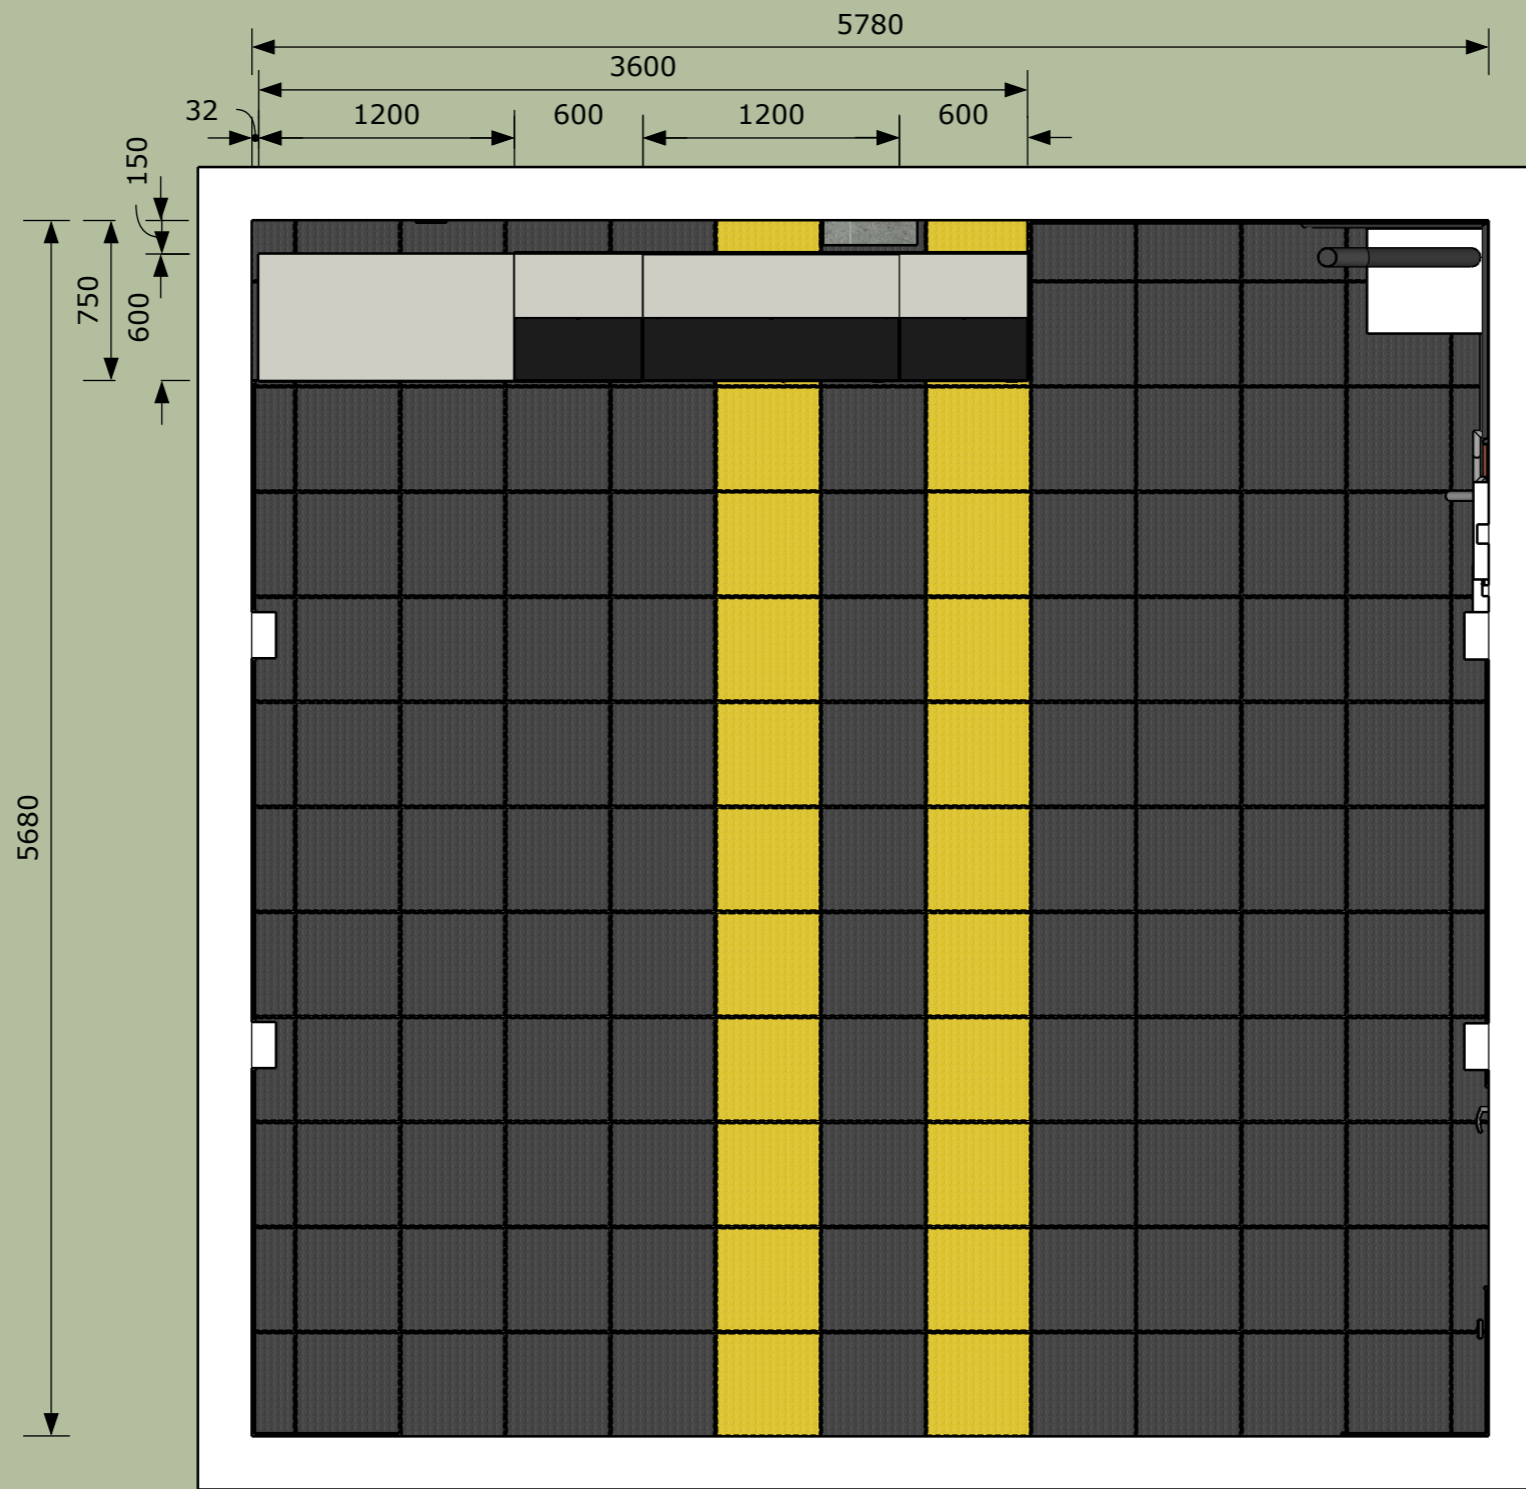

ALL ELECTRICAL/ PLUMBING WORK TO BE IN PLACE PRIOR TO DURA GARAGES INSTALL
DURA GARAGES IS NOT RESPONSIBLE FOR ELECTRICIAN/PLUMBING WORKS CARRIED OUT

Cabinet colour:	DURA SILVER
StoreWall colour:	GREY
Wall type:	BRICK
Floor spec:	PVC D.GREY STUD
Ceiling spec:	N/A

Description:	LAYOUT PROPOSAL
Client:	JOHN GAMLIN

Date:	11/05/2023
Drawn by:	O.PRICE
Drawing No:	
Rev:	2

This drawing is the property of Dura Ltd and may not be copied or shared with a third party, unless prior consent is given by Dura Ltd. Copyright © 2011 Dura Ltd.

www.duragarages.com +44 (0) 1280 700 563