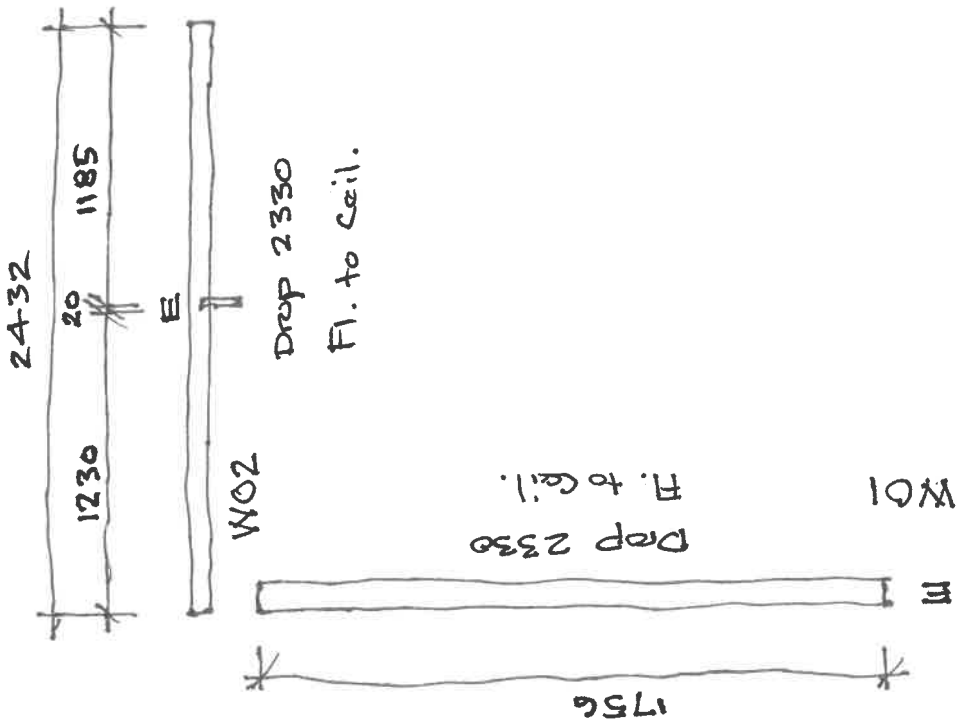

MARK TAVERA

BATHROOM

Blind box internal dim
95mm

Drop 2320
Fl. to Ceil

BEDROOM

Over covered bottom bar

OPTION 2 : Luxaflex Orba 7515

OPTION 1 : Chester Gold