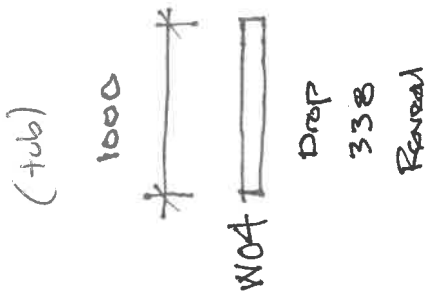

OPTION 1 Willow Snow

OPTION 2 Luxaflex Anuger

MARK TAVERA

BATHROOM

Blind box internal dim
95mm

Drop 2320
Fl. to Ceil

BEDROOM

Over covered bottom bar

OPTION 2 : Luxaflex Orba 7515

OPTION 1 : Chester Gold