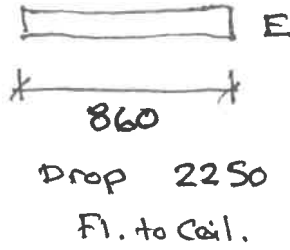

OPTION 1 Willow Snow

OPTION 2 Luxaflex Anuger

MARK TAVERA

BATHROOM

Blind box internal dim
95mm

Drop 2320
Fl. to Ceil

BEDROOM

Over covered bottom bar

OPTION 2 : Luxaflex Orba 7515

OPTION 1 : Chester Gold