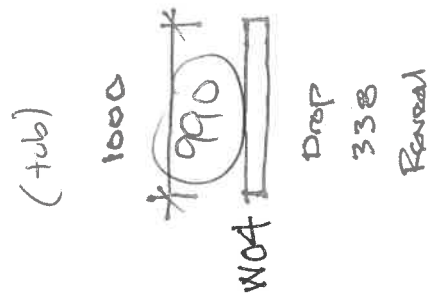

Net Total: 42.16
VAT: 0.00
Total: 42.16

£145

OPTION 1: Willow S sw
 OPTION 2: Luxaflex Anagen

MARK FAUVA

BATHROOM

Blind box internal diam
 95mm

1905 x → 1 tube
 + 2 pieces of fabric

Drop 2320 ✓ 2440 Drop
 Fl. to Ceil
 Springs of