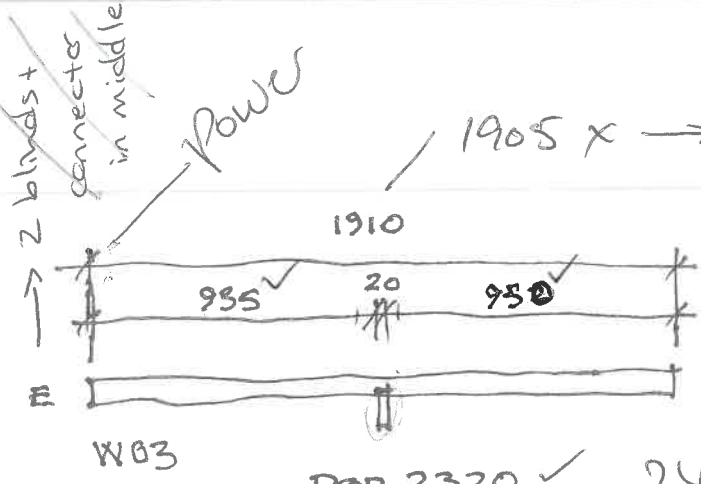

Net Total: 42.16
VAT: 0.00
Total: 42.16

£145

OPTION 1: Willow S sw
 OPTION 2: Luxaflex Anagen

MARK FAUVA

BATHROOM

Blind box internal diam
 95mm

1905 x → 1 tube
 + 2 pieces of fabric

Drop 2320 ✓ 2440 Drop
 Fl. to Ceil
 Springs of