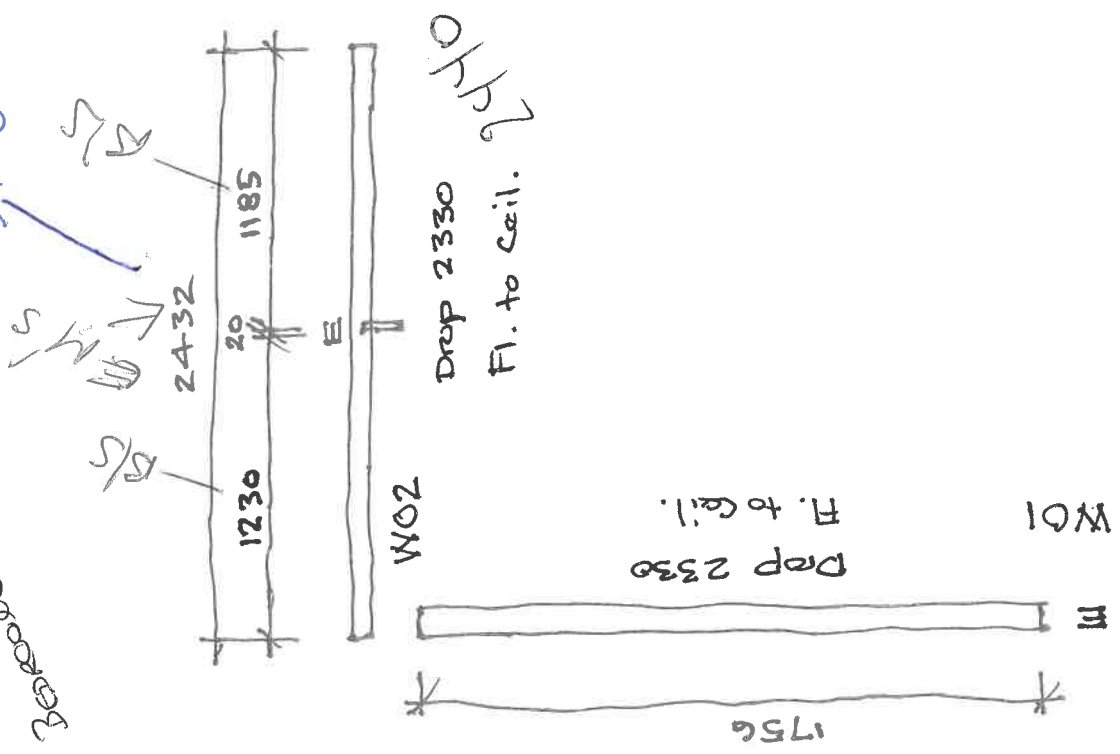

855 x 2440
 LHM color
~~stand~~
~~roll~~

OPTION 1: Chester cord
 OPTION 2: Luxaflex Orba 3515

Oval covered bottom bar

1750 Bls

BATHROOM

Gate bites

OPTION 1 Willow Snow

OPTION 2 Luxaflex Anuger