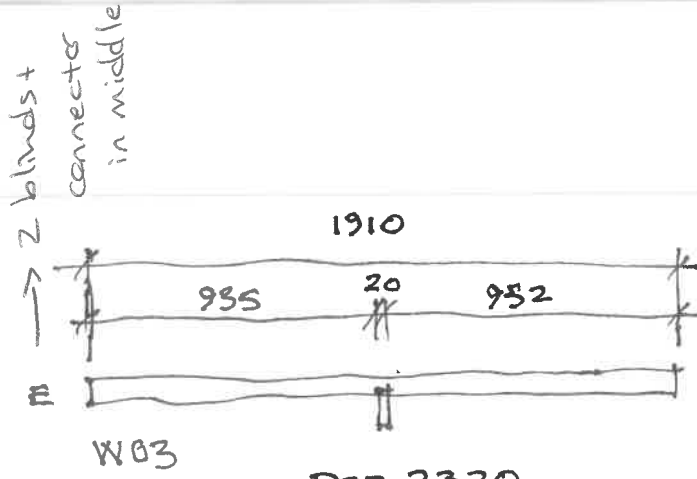

OPTION 1 Willow Snow

OPTION 2 Luxaflex Anuger

MARK TAVERA

BATHROOM

Blind box internal dim
95mm

Drop 2320
Fl. to Ceil