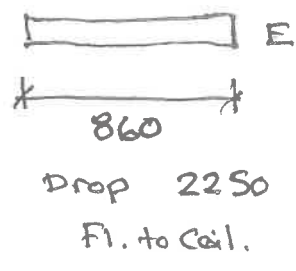

Net Total: 42.16
VAT: 0.00
Total: 42.16

£145

OPTION 1: Willow S sw
 OPTION 2: Luxaflex Anagen

MARK FAUVA

BATHROOM

Blind box internal diam
 95mm

1905 x → 1 tube
 + 2 pieces of fabric

Drop 2320 ✓ 2440 Drop
 Fl. to Ceil
 Springs of